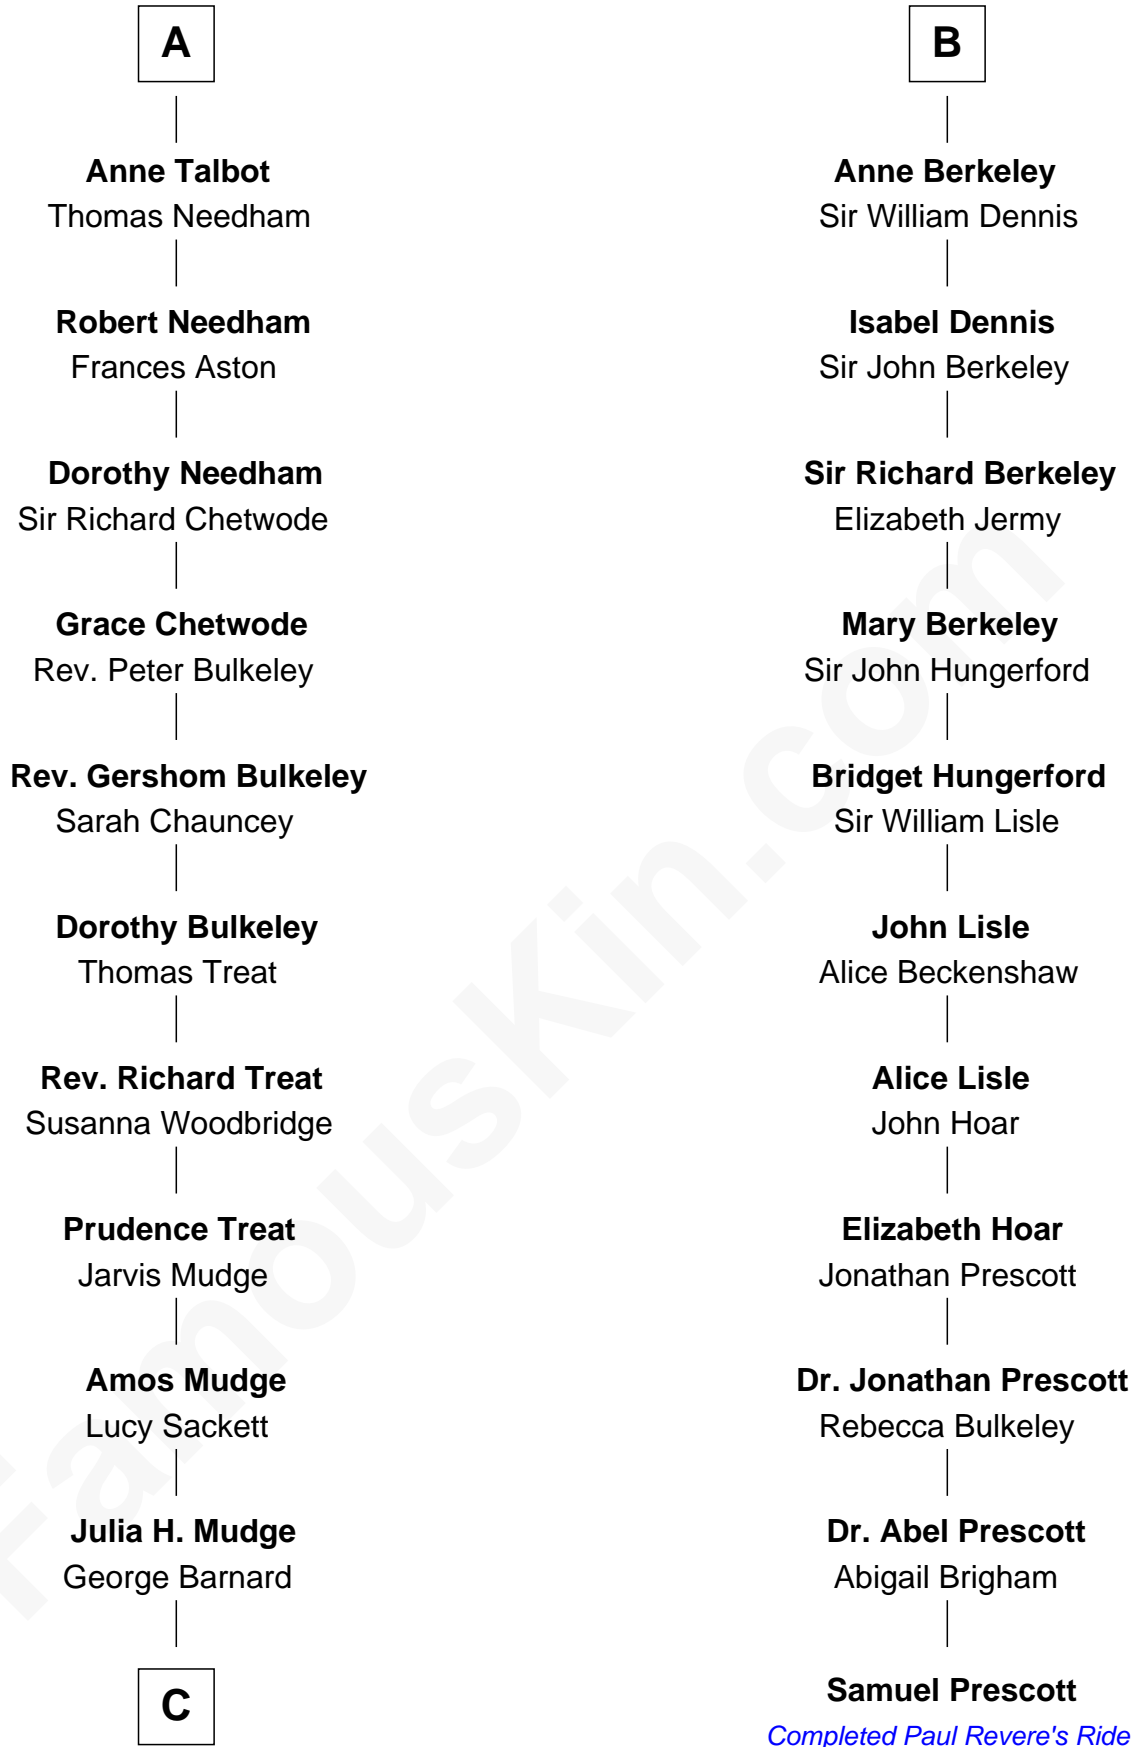

# FamousKin.com Relationship Chart of

**Dick Clark**

*Radio and TV Host*

17th cousin 3 times removed of

**Samuel Prescott**

*Completed Paul Revere's Midnight Ride*

**C**

—  
**George Barnard**  
Jane Sophia Fuller

—  
**Charles Fuller Barnard**  
Anna May Aldridge

—  
**Julia Fuller Barnard**  
Richard Augustus Clark

—  
**Dick Clark**  
*Radio and TV Host*

FamousKin.com