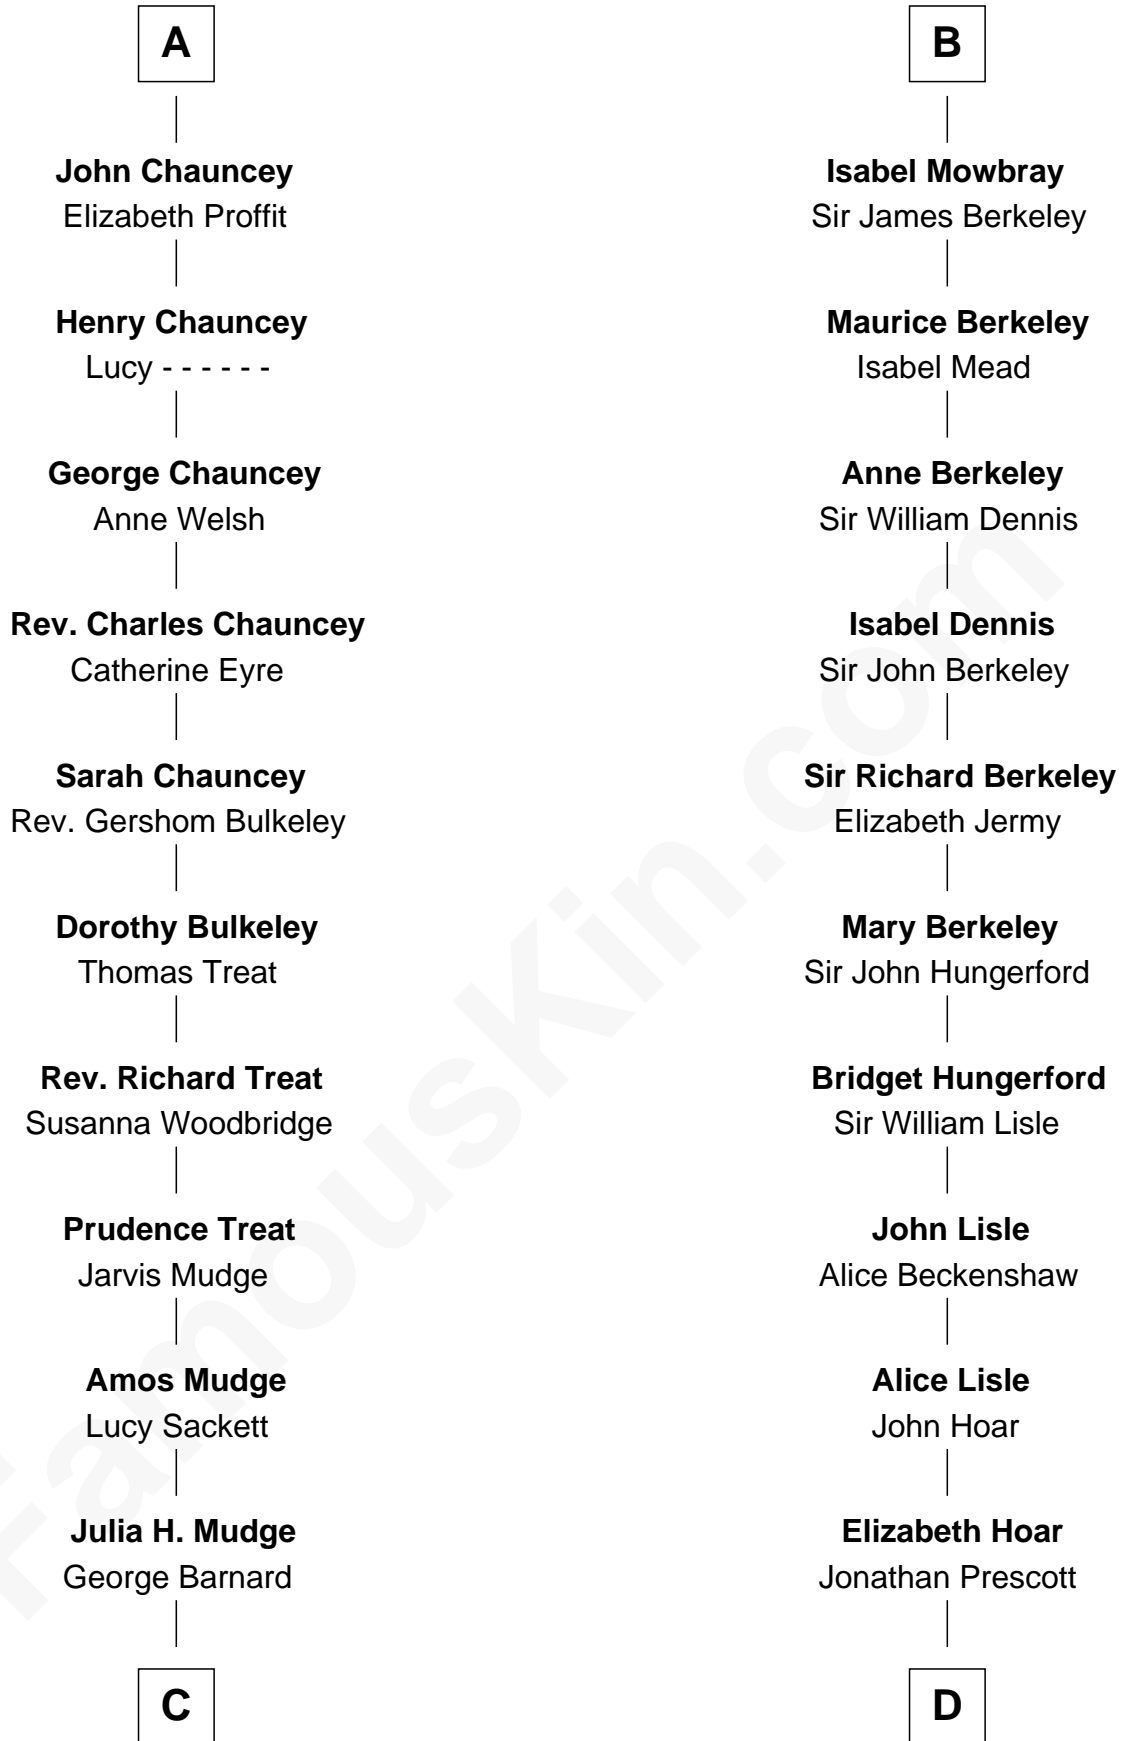

FamousKin.com Relationship Chart of

Dick Clark

Radio and TV Host

19th cousin 1 time removed of

Samuel Prescott

Completed Paul Revere's Midnight Ride

C

George Barnard
Jane Sophia Fuller

Charles Fuller Barnard
Anna May Aldridge

Julia Fuller Barnard
Richard Augustus Clark

Dick Clark
Radio and TV Host

D

Dr. Jonathan Prescott
Rebecca Bulkeley

Dr. Abel Prescott
Abigail Brigham

Samuel Prescott
Completed Paul Revere's Ride