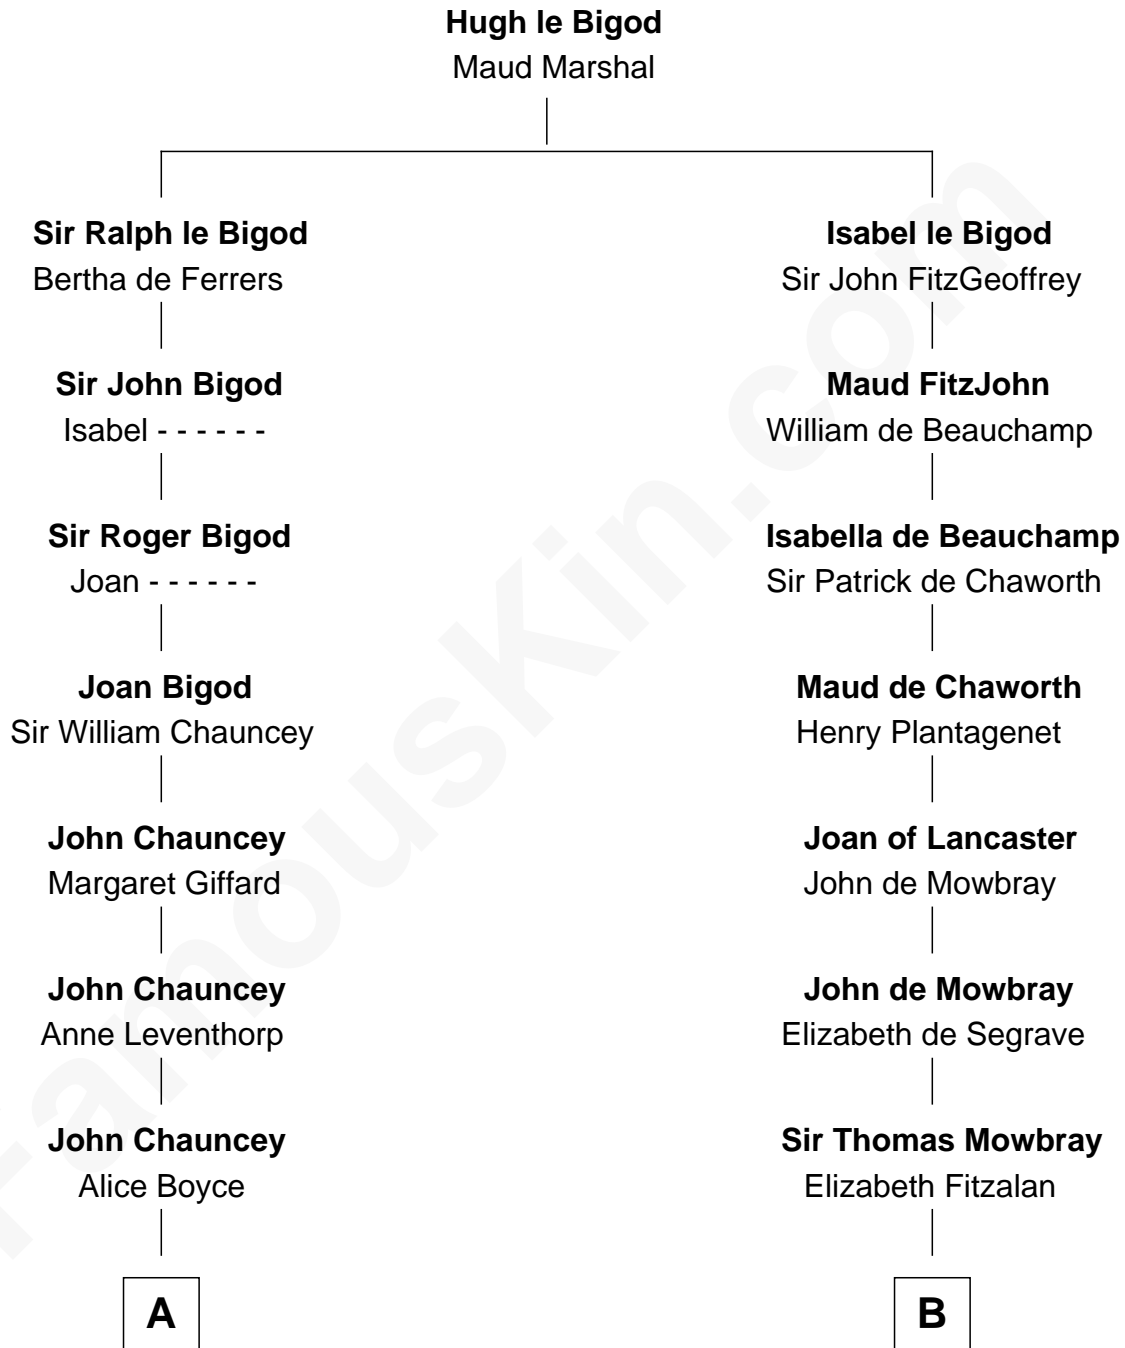

FamousKin.com Relationship Chart of

Dick Clark

Radio and TV Host

19th cousin 1 time removed of

Samuel Prescott

Completed Paul Revere's Midnight Ride

C

George Barnard
Jane Sophia Fuller

Charles Fuller Barnard
Anna May Aldridge

Julia Fuller Barnard
Richard Augustus Clark

Dick Clark
Radio and TV Host

D

Dr. Jonathan Prescott
Rebecca Bulkeley

Dr. Abel Prescott
Abigail Brigham

Samuel Prescott
Completed Paul Revere's Ride