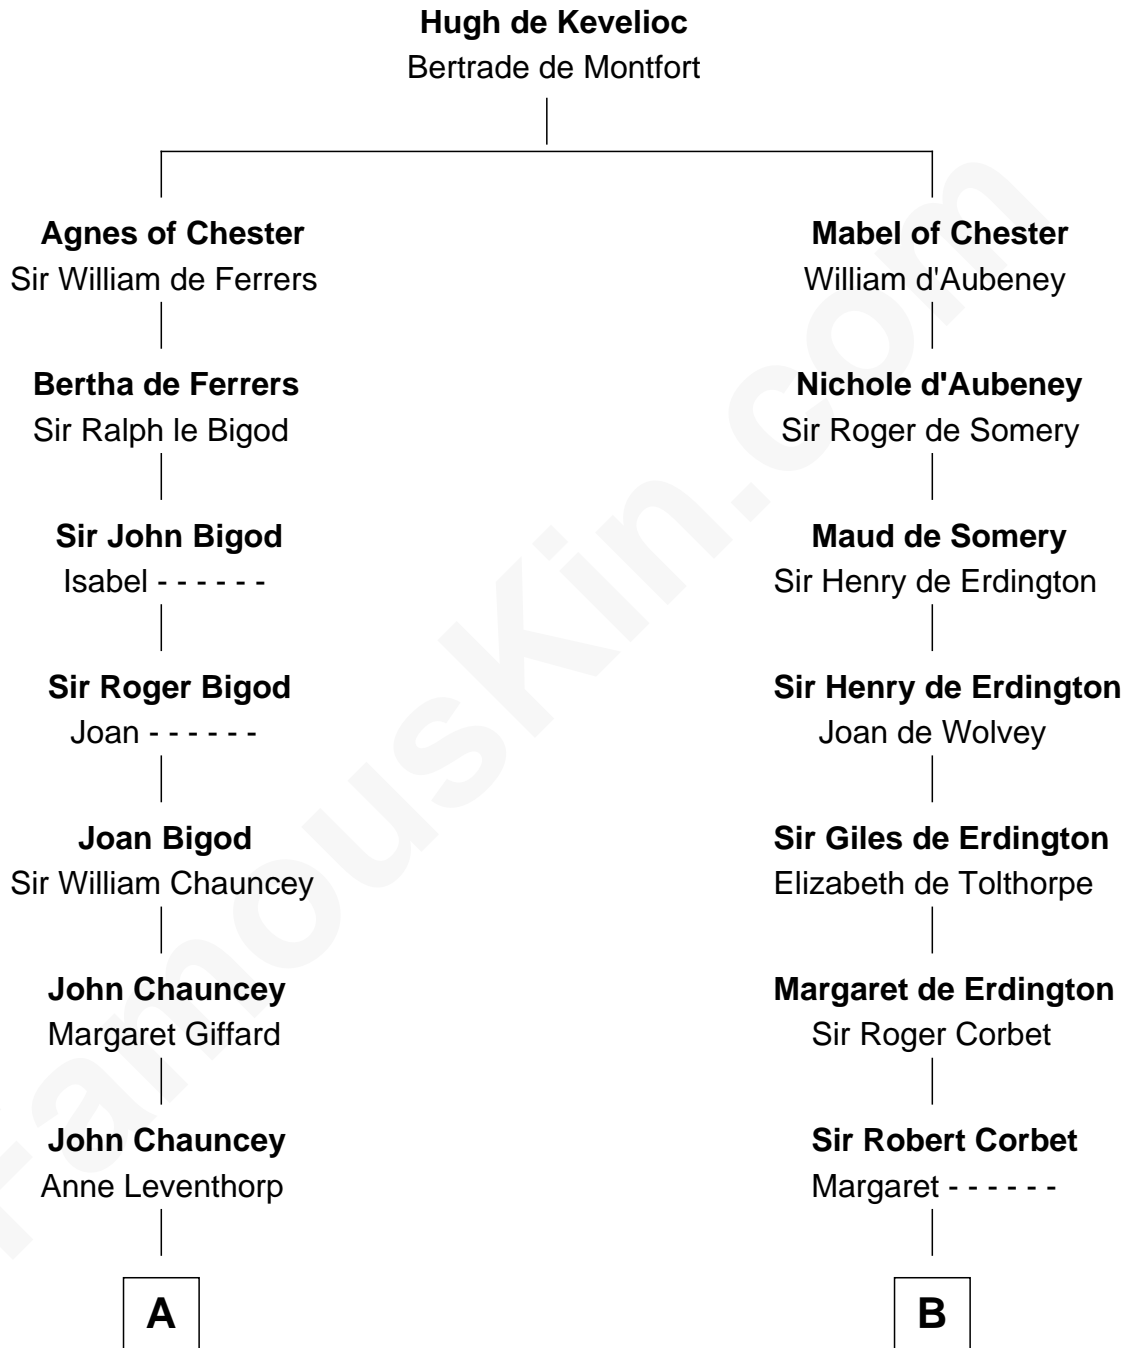

FamousKin.com Relationship Chart of

Dick Clark

Radio and TV Host

17th cousin 4 times removed of

Samuel Prescott

Completed Paul Revere's Midnight Ride

C

—
Julia H. Mudge
George Barnard

—
George Barnard
Jane Sophia Fuller

—
Charles Fuller Barnard
Anna May Aldridge

—
Julia Fuller Barnard
Richard Augustus Clark

—
Dick Clark
Radio and TV Host

FamousKin.com