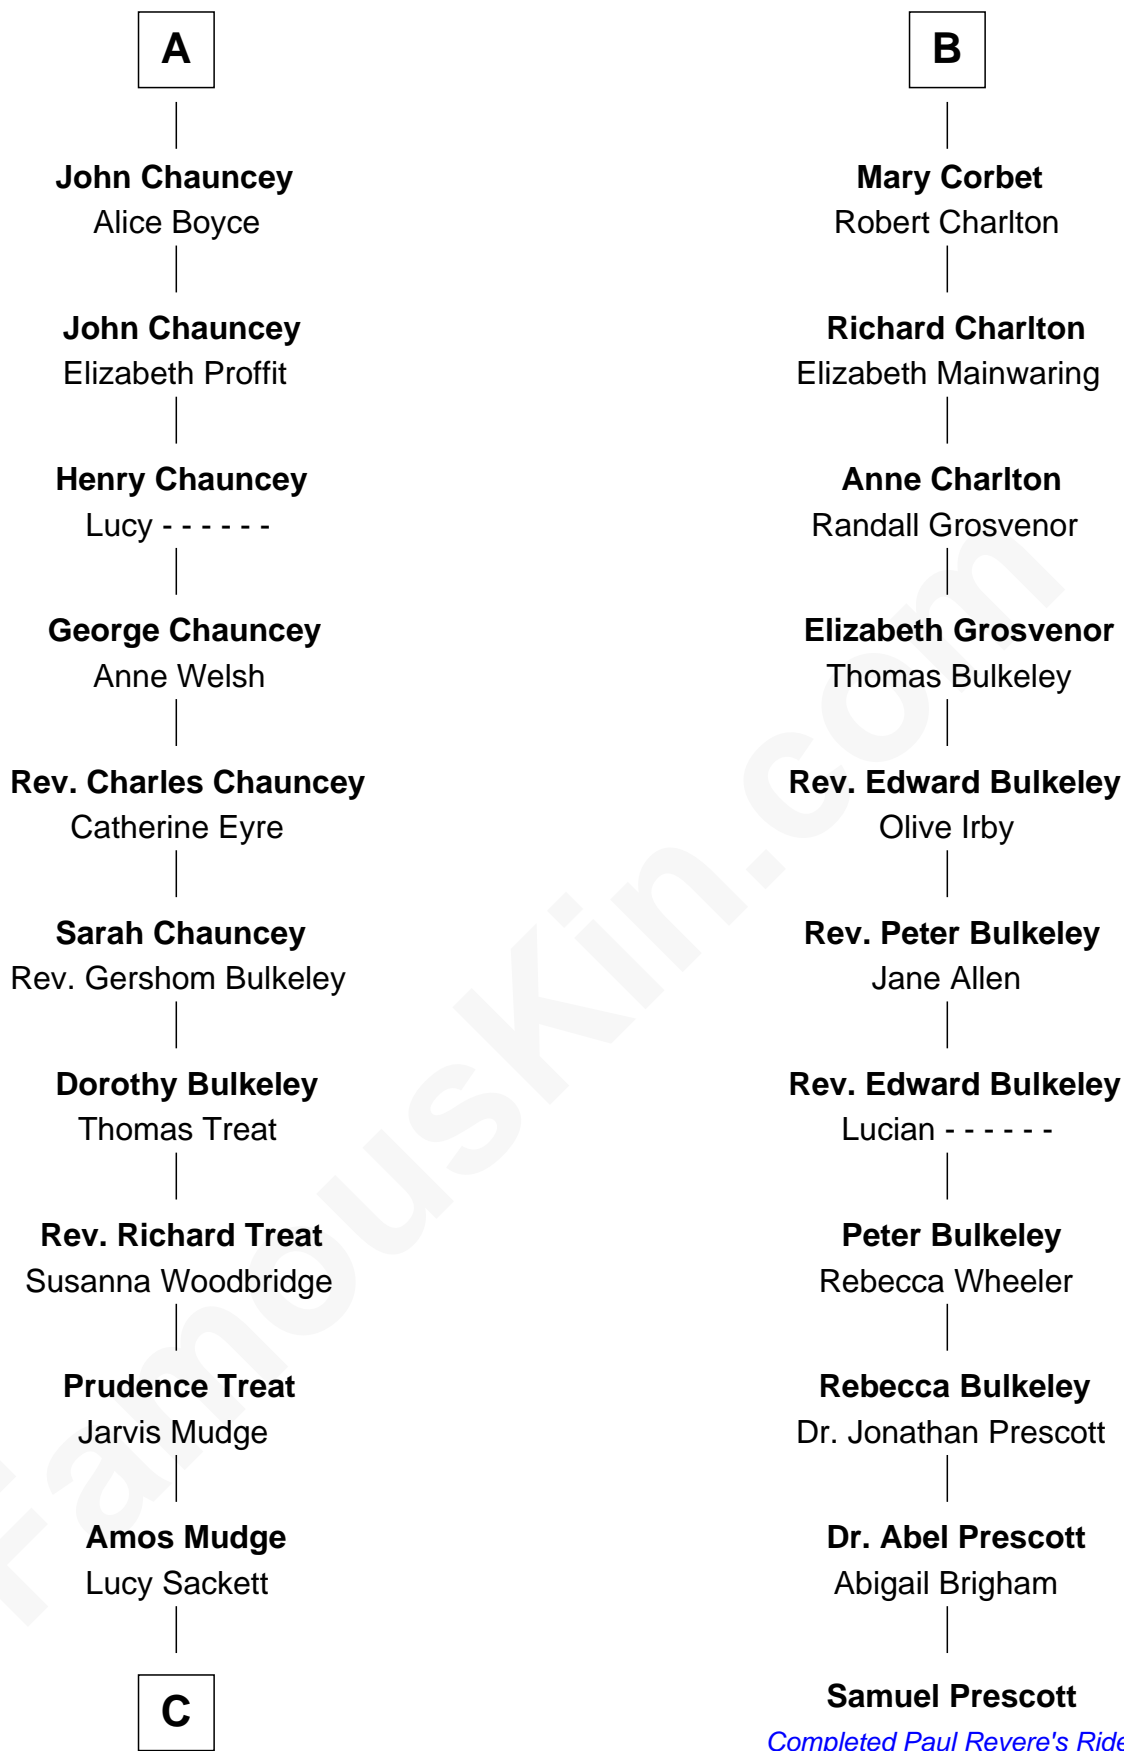

FamousKin.com Relationship Chart of

Dick Clark

Radio and TV Host

17th cousin 4 times removed of

Samuel Prescott

Completed Paul Revere's Midnight Ride

C

—
Julia H. Mudge
George Barnard

—
George Barnard
Jane Sophia Fuller

—
Charles Fuller Barnard
Anna May Aldridge

—
Julia Fuller Barnard
Richard Augustus Clark

—
Dick Clark
Radio and TV Host

FamousKin.com