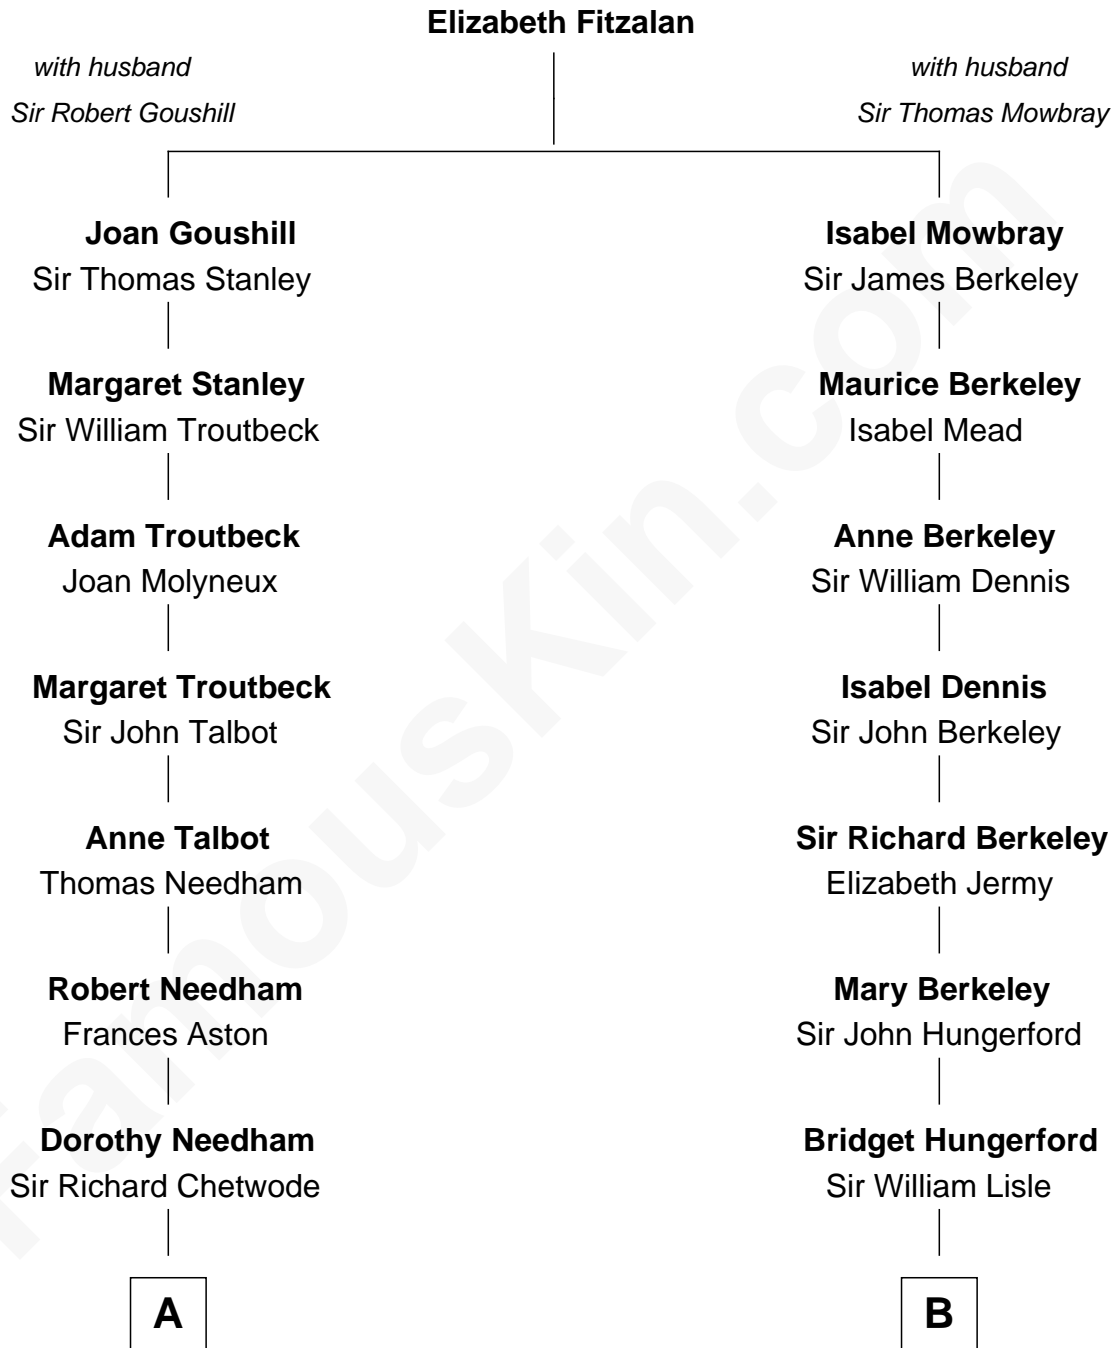

# FamousKin.com Relationship Chart of

**Dick Clark**

*Radio and TV Host*

12th cousin 5 times removed of

**Samuel Prescott**

*Completed Paul Revere's Midnight Ride*

**A**

**Grace Chetwode**  
Rev. Peter Bulkeley

**George Barnard**  
Jane Sophia Fuller

**Charles Fuller Barnard**  
Anna May Aldridge

**Julia Fuller Barnard**  
Richard Augustus Clark

**Dick Clark**

*Radio and TV Host*

Dick Clark photo by [Alan Light](#) (CC BY 2.0)