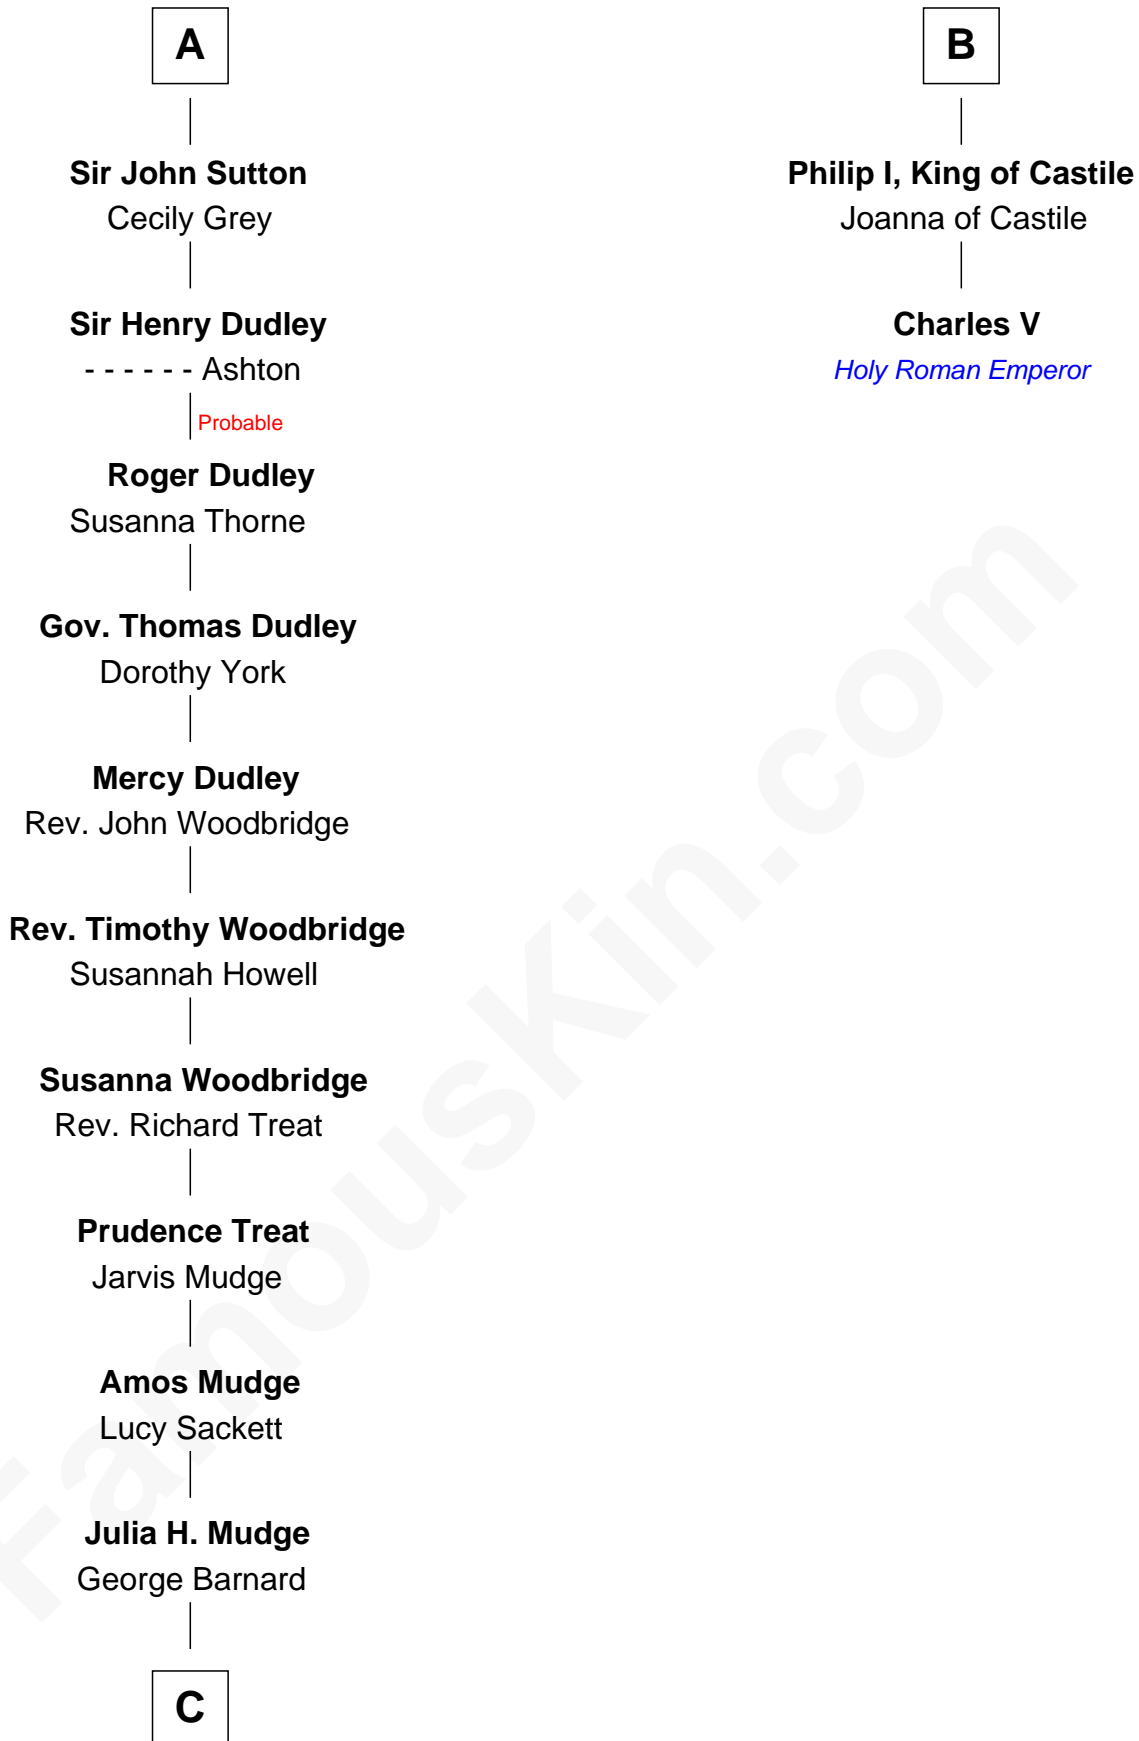

FamousKin.com Relationship Chart of

Dick Clark

Radio and TV Host

8th cousin 12 times removed of

Charles V

Holy Roman Emperor

C

—
George Barnard
Jane Sophia Fuller

—
Charles Fuller Barnard
Anna May Aldridge

—
Julia Fuller Barnard
Richard Augustus Clark

—
Dick Clark
Radio and TV Host

FamousKin.com