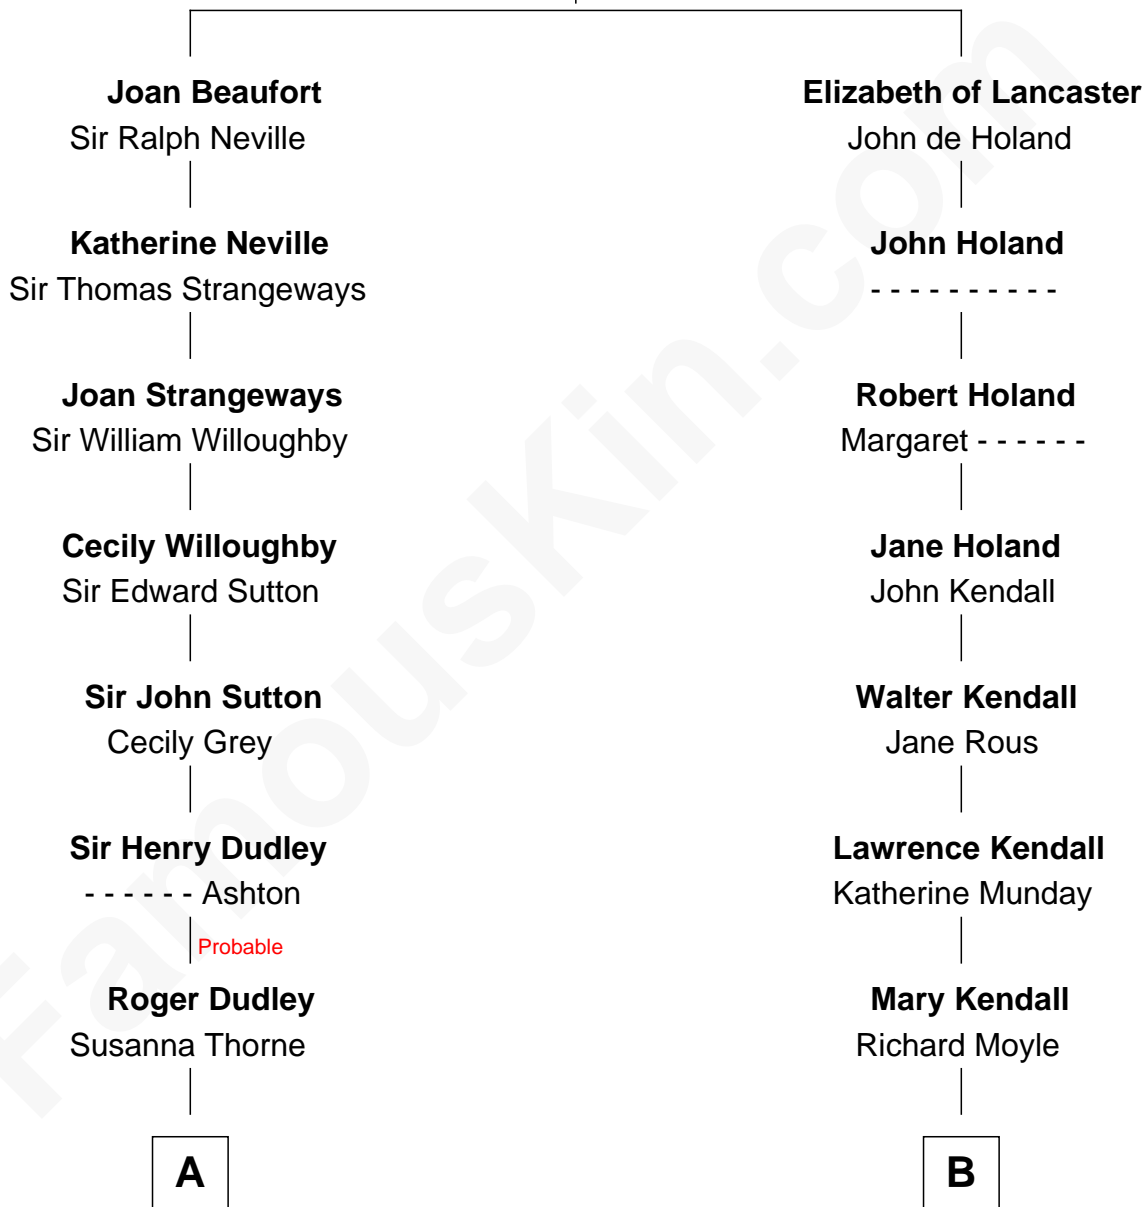

FamousKin.com Relationship Chart of

Dick Clark

Radio and TV Host

17th cousin of

Juliette Gordon Low

Founder of the Girl Scouts

John of Gaunt

*with wife
Katherine Roet*

*with wife
Blanche of Lancaster*

A

Gov. Thomas Dudley

Dorothy York

Mercy Dudley

Rev. John Woodbridge

Rev. Timothy Woodbridge

Susannah Howell