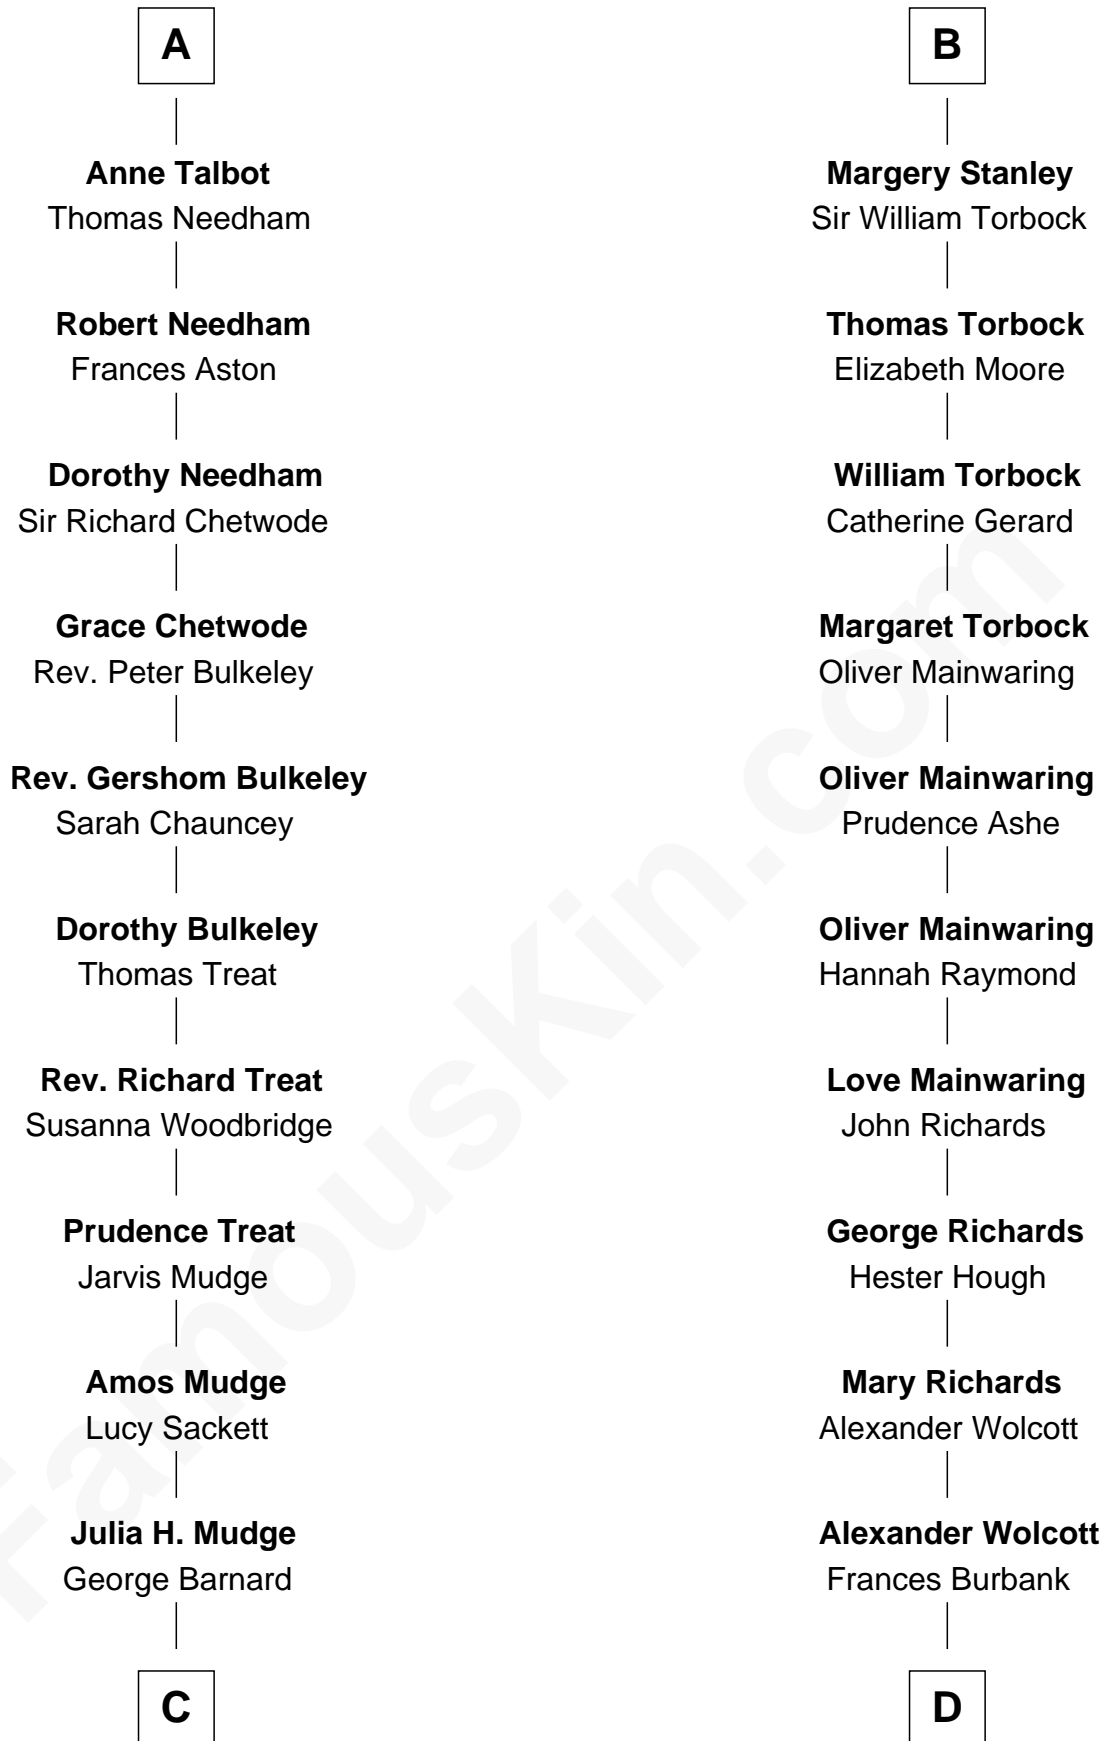

FamousKin.com Relationship Chart of

Dick Clark

Radio and TV Host

20th cousin of

Juliette Gordon Low

Founder of the Girl Scouts

William de Beauchamp

Maud FitzJohn

C

George Barnard
Jane Sophia Fuller

Charles Fuller Barnard
Anna May Aldridge

Julia Fuller Barnard
Richard Augustus Clark

Dick Clark
Radio and TV Host

D

Frances Wolcott
Arthur William Magill

Juliette Augusta Magill
John Harris Kinzie

Eleanor Lytle Kinzie
William Washington Gordon

Juliette Gordon Low
Founder of the Girl Scouts