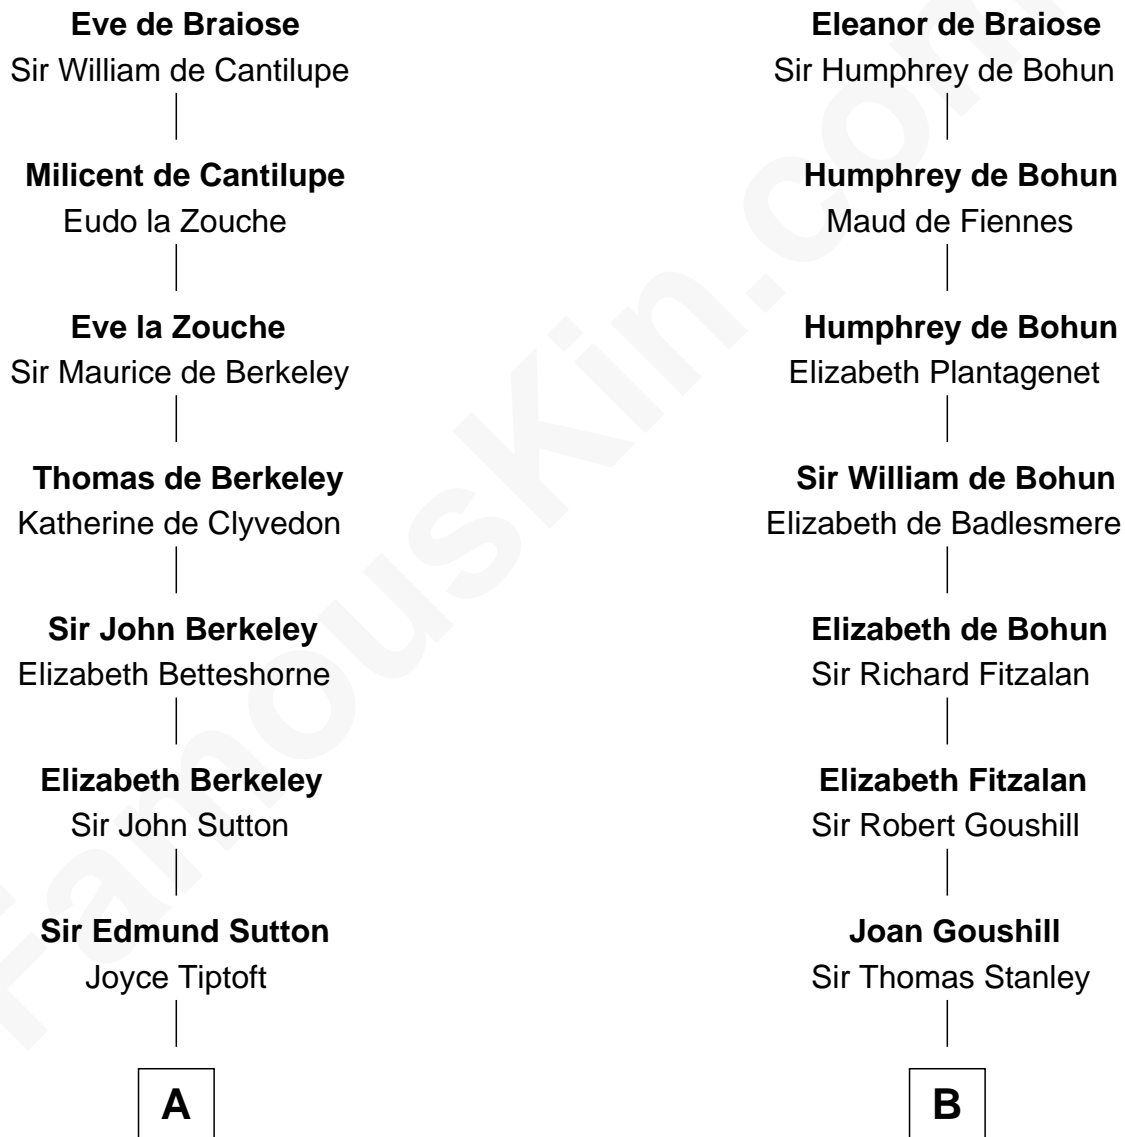

FamousKin.com Relationship Chart of

Dick Clark

Radio and TV Host

21st cousin of

Juliette Gordon Low

Founder of the Girl Scouts

William de Braiose

Eva Marshal