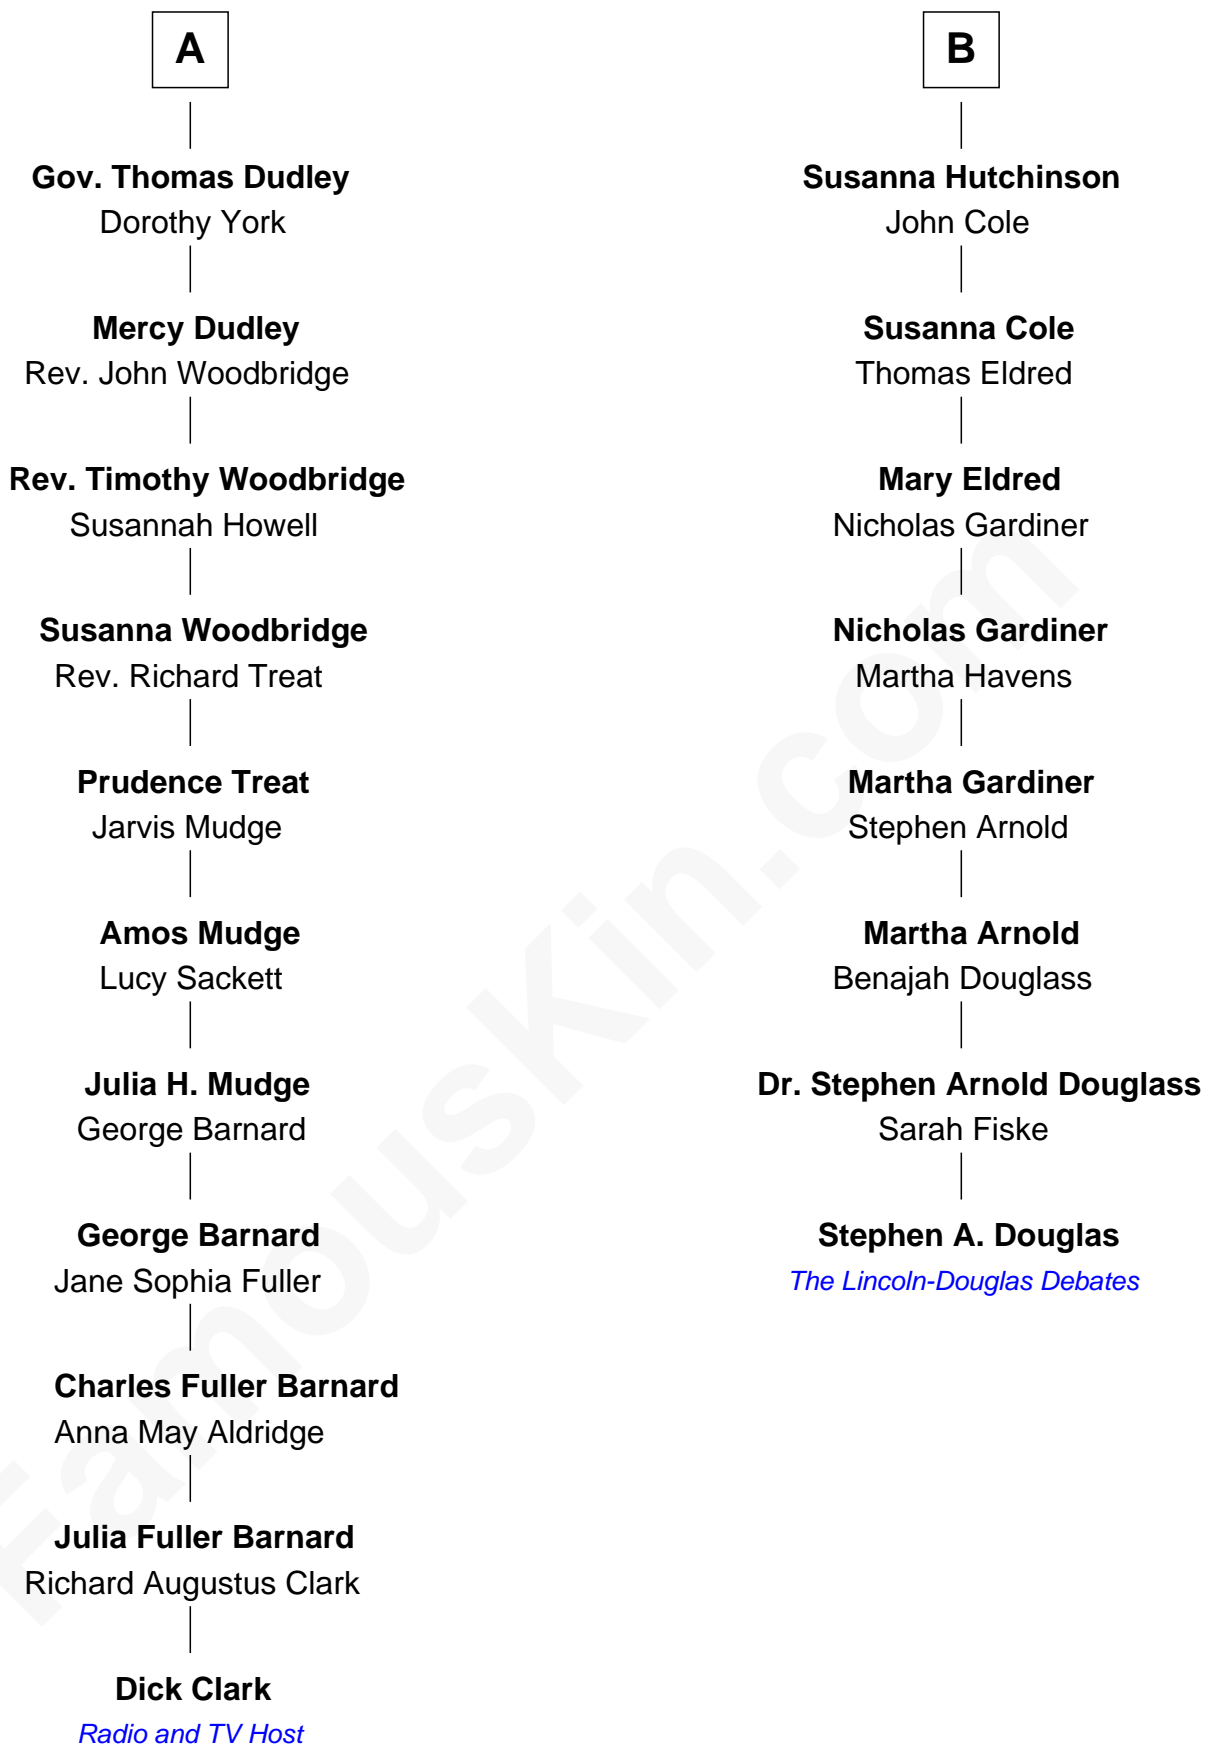

# FamousKin.com Relationship Chart of

**Dick Clark**

*Radio and TV Host*

14th cousin 3 times removed of

**Stephen A. Douglas**

*Participated in Lincoln-Douglas Debates*

**Sir Walter Blount**

Sancha de Ayala

**Sir John Sutton**

Cecily Grey

**Sir Henry Dudley**

----- Ashton

*Probable*

**Roger Dudley**

Susanna Thorne

**A**

**Sir Thomas Blount**

Margaret de Gresley

**Sir Thomas Blount**

Agnes Hawley

**Anne Blount**

William Marbury

**Robert Marbury**

Katherine Williamson

**William Marbury**

Agnes Lenton

**Rev. Francis Marbury**

Bridget Dryden

**Anne Marbury**

William Hutchinson

**B**

Dick Clark photo by [Alan Light](#) (CC BY 2.0)