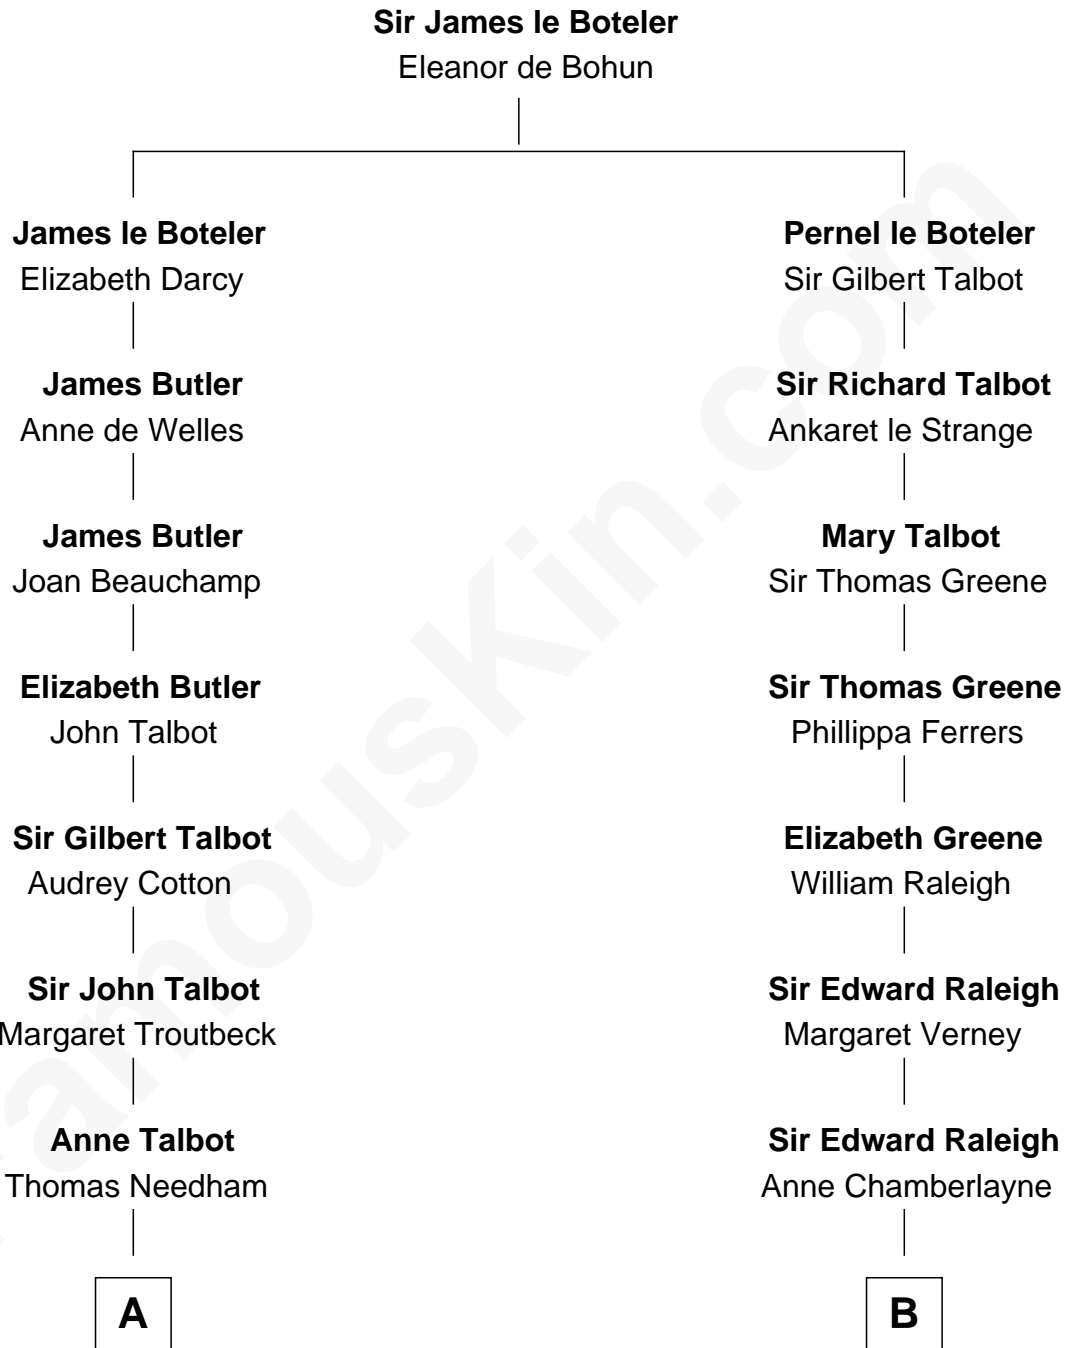

# FamousKin.com Relationship Chart of

**Dick Clark**

*Radio and TV Host*

18th cousin 1 time removed of

**Stephen A. Douglas**

*Participated in Lincoln-Douglas Debates*

**C**

**Charles Fuller Barnard**

Anna May Aldridge

**Julia Fuller Barnard**

Richard Augustus Clark

**Dick Clark**

*Radio and TV Host*

**D**

**Dr. Stephen Arnold Douglass**

Sarah Fiske