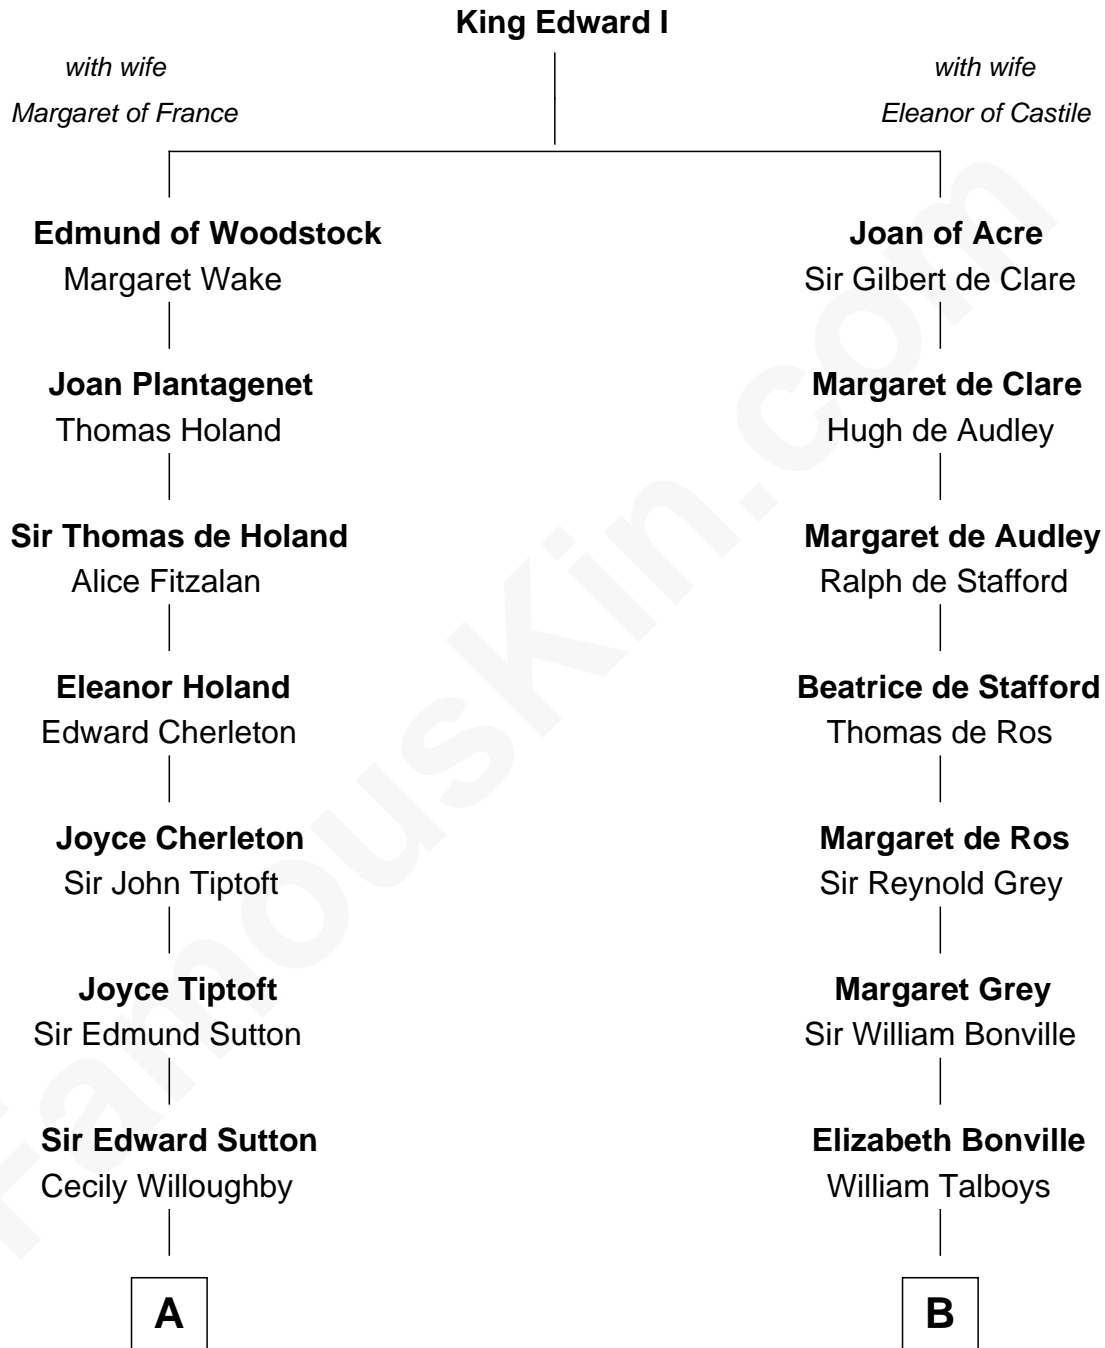

FamousKin.com Relationship Chart of

Dick Clark

Radio and TV Host

20th cousin 1 time removed of

Katharine Hepburn

Movie Actress

C

George Barnard
Jane Sophia Fuller