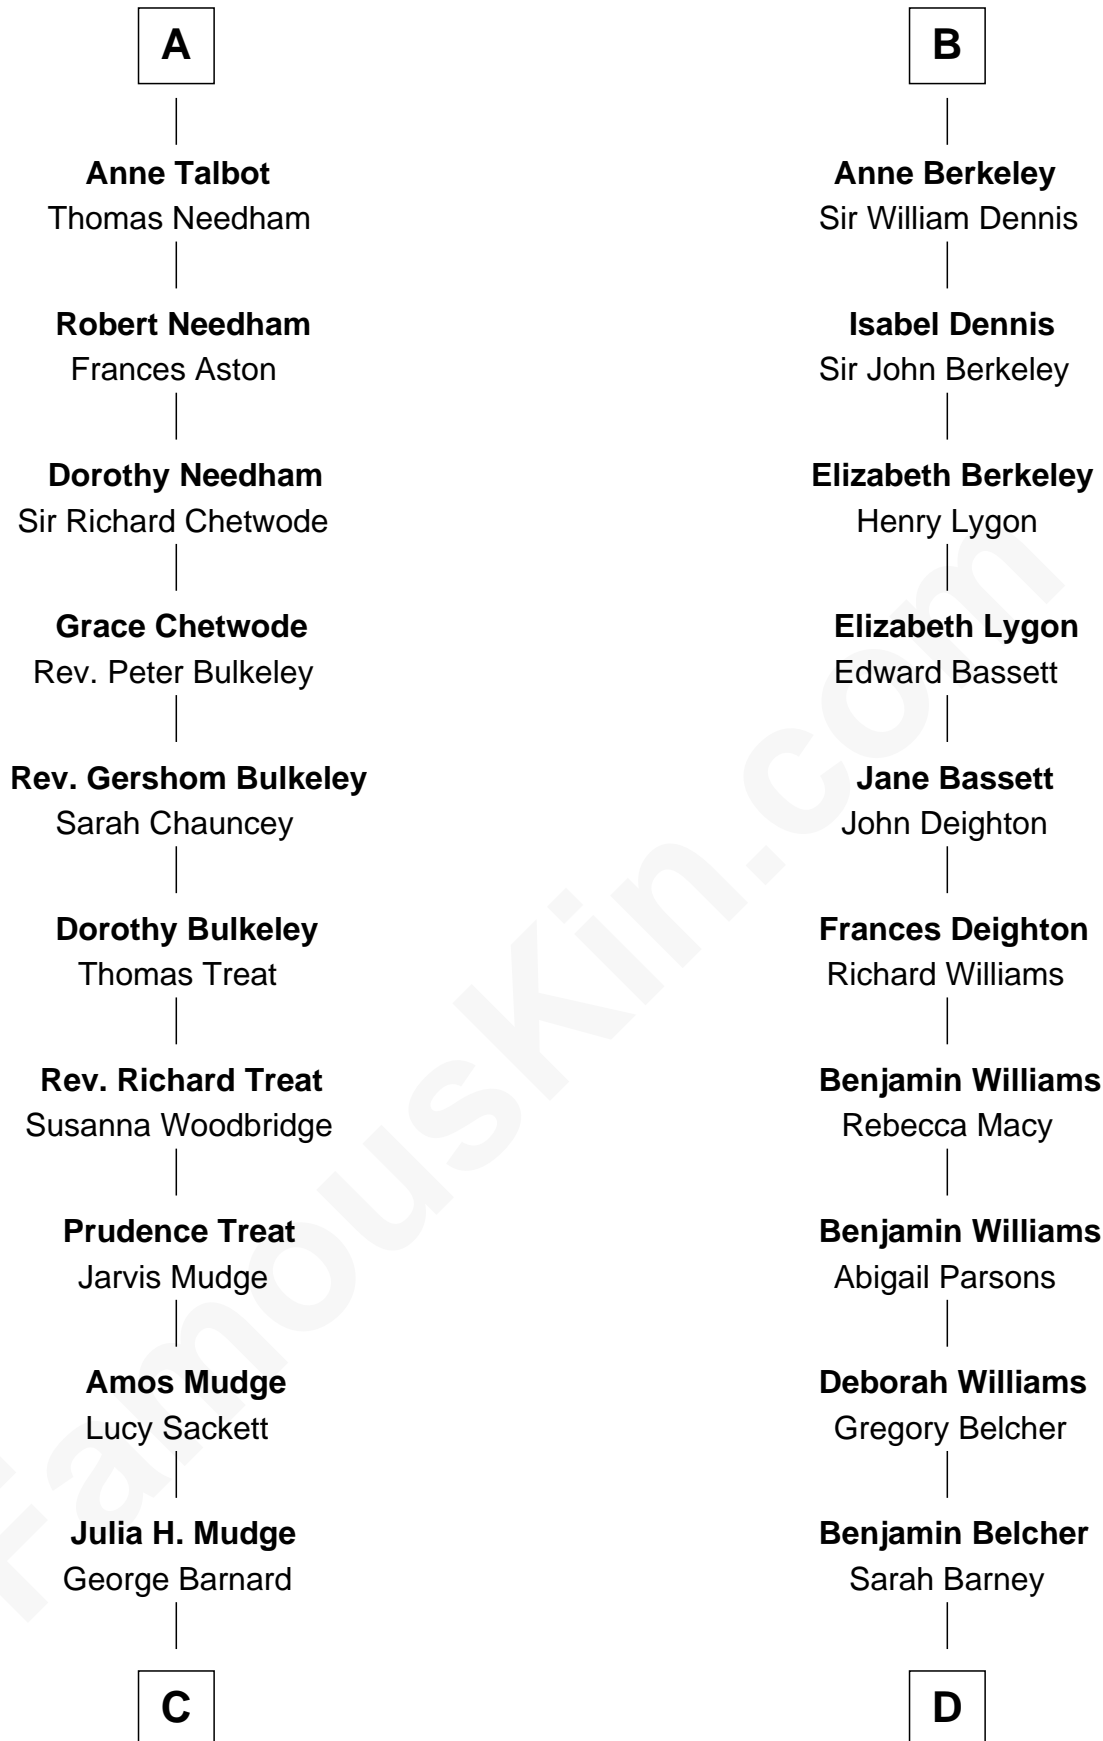

FamousKin.com Relationship Chart of

Dick Clark

Radio and TV Host

20th cousin of

General Douglas MacArthur

U.S. Army - World War II

William de Beauchamp

Maud FitzJohn

C

George Barnard
Jane Sophia Fuller

Charles Fuller Barnard
Anna May Aldridge

Julia Fuller Barnard
Richard Augustus Clark

Dick Clark
Radio and TV Host

D

Benjamin Barney Belcher
Olive - - - - -

Aurelia Belcher
Arthur MacArthur