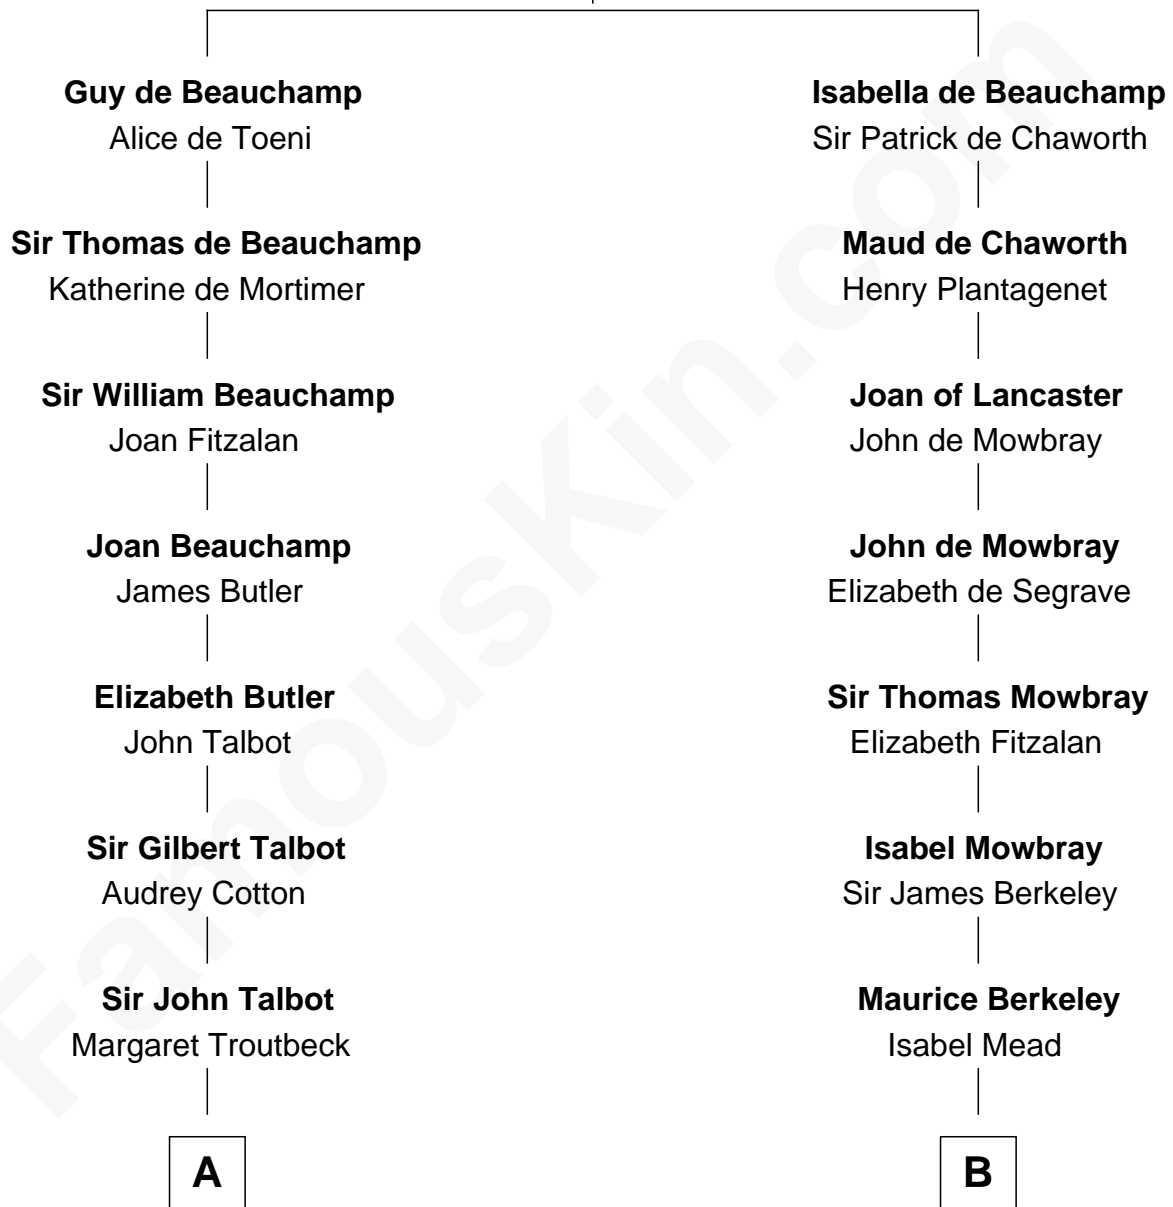

FamousKin.com Relationship Chart of

Dick Clark

Radio and TV Host

20th cousin of

General Douglas MacArthur

U.S. Army - World War II

William de Beauchamp

Maud FitzJohn

C

George Barnard
Jane Sophia Fuller

Charles Fuller Barnard
Anna May Aldridge

Julia Fuller Barnard
Richard Augustus Clark

Dick Clark
Radio and TV Host

D

Benjamin Barney Belcher
Olive - - - - -

Aurelia Belcher
Arthur MacArthur