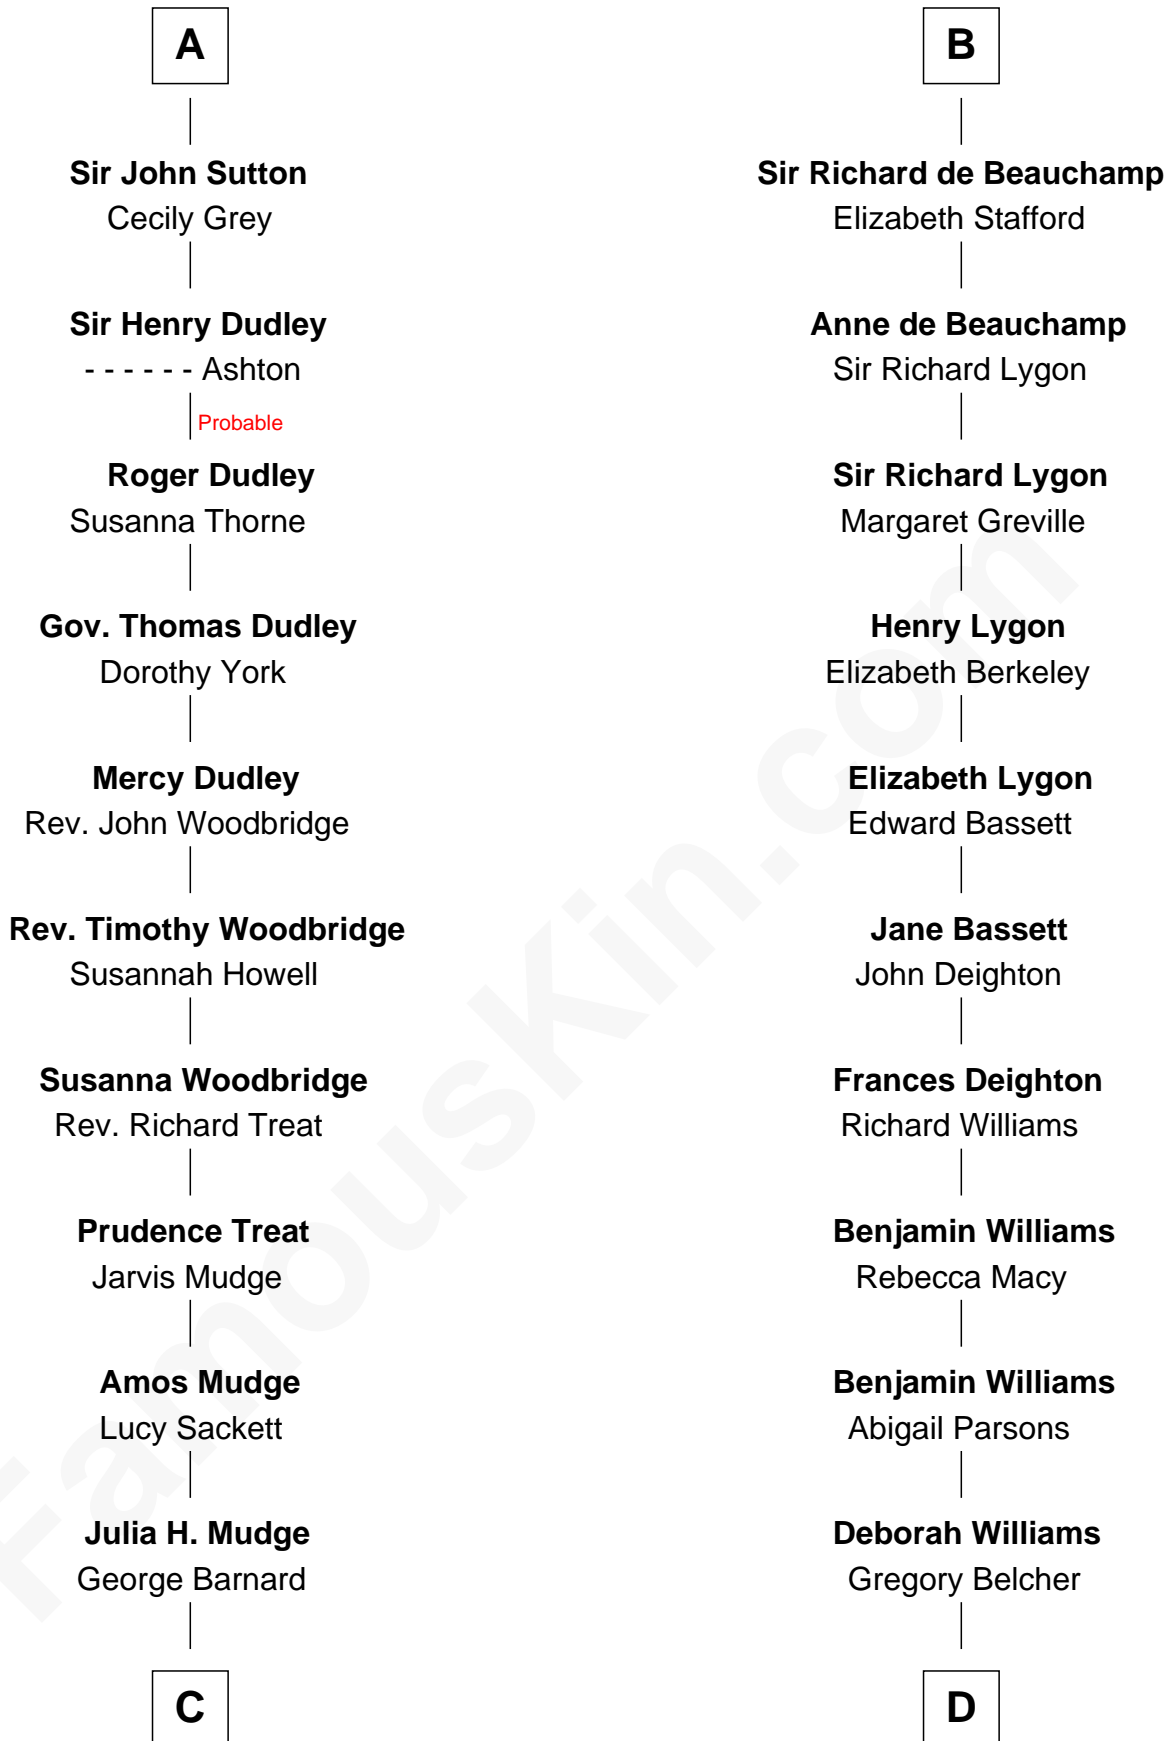

FamousKin.com Relationship Chart of

Dick Clark

Radio and TV Host

20th cousin 1 time removed of

General Douglas MacArthur

U.S. Army - World War II

Sir Edmund Mortimer

Margaret de Fiennes

C

George Barnard
Jane Sophia Fuller

Charles Fuller Barnard
Anna May Aldridge

Julia Fuller Barnard
Richard Augustus Clark

Dick Clark
Radio and TV Host

D

Benjamin Belcher
Sarah Barney

Benjamin Barney Belcher
Olive - - - - -