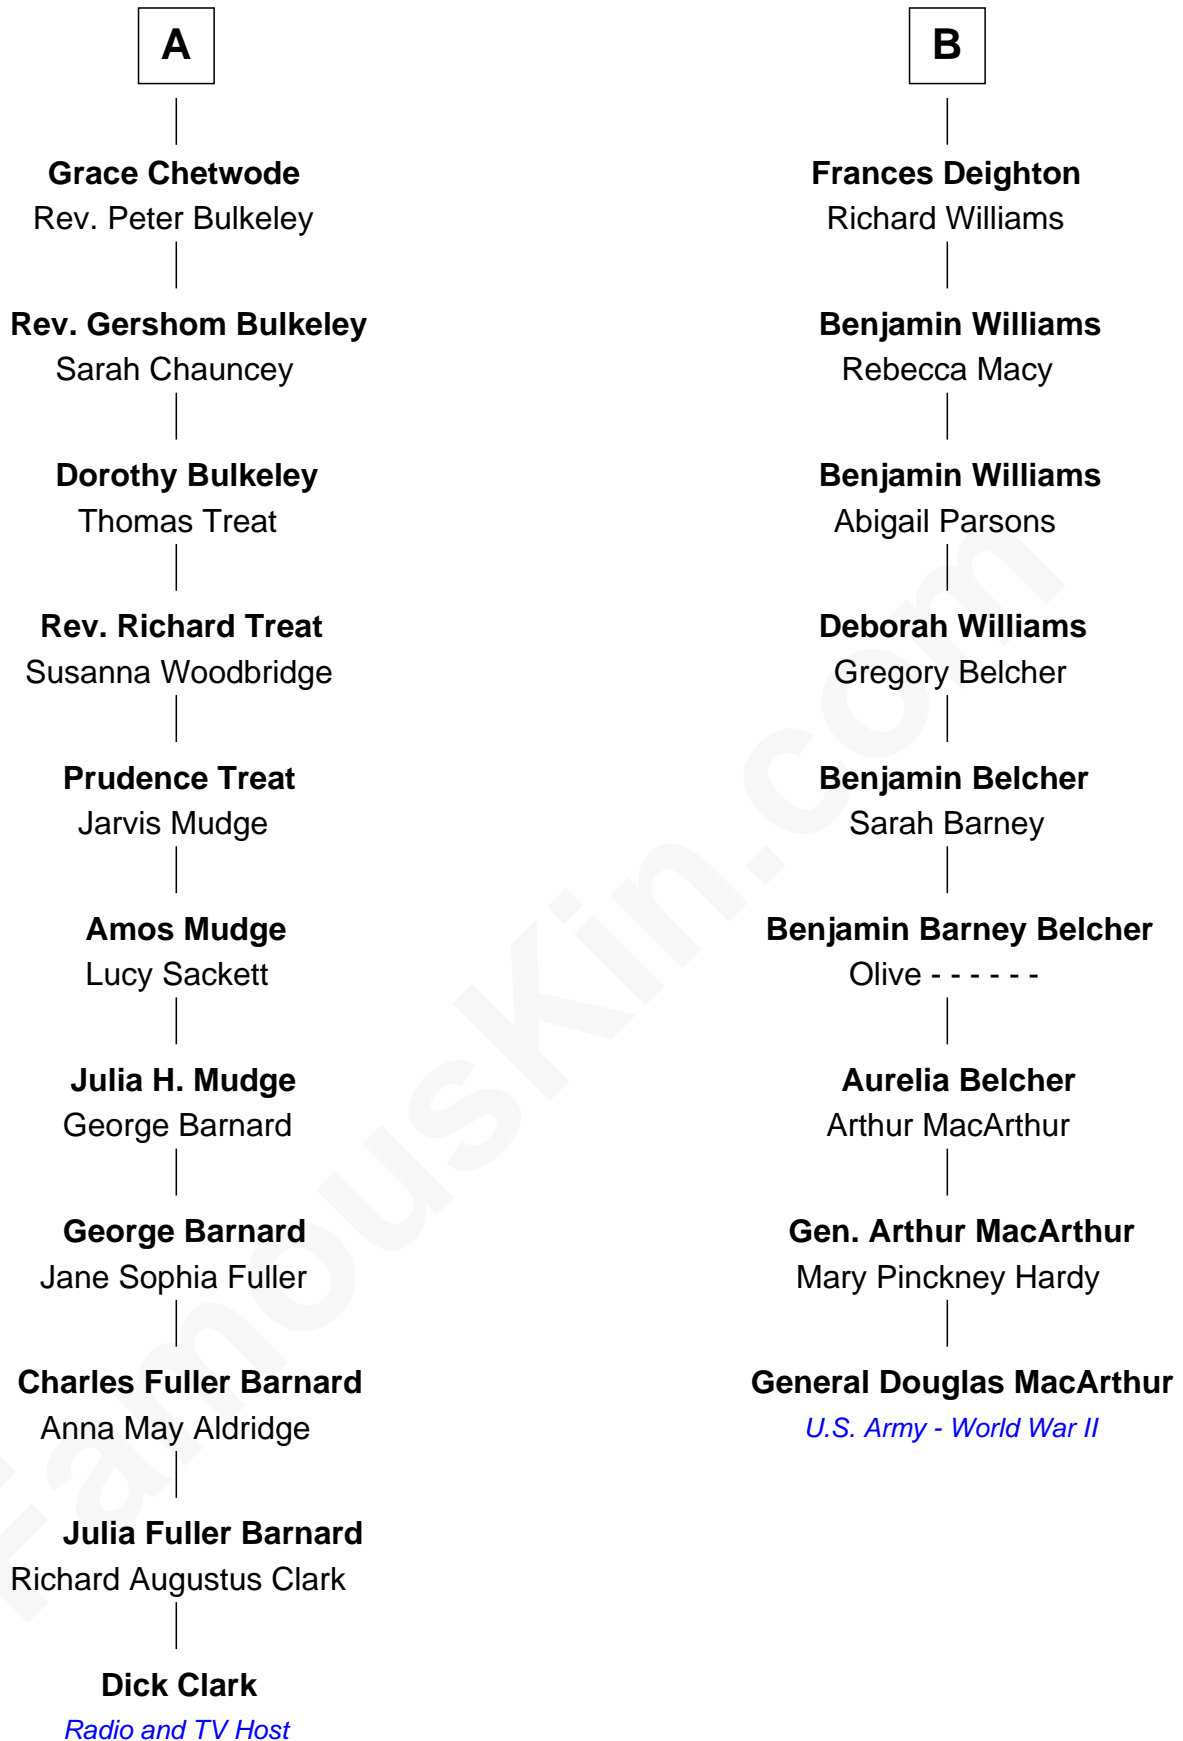

FamousKin.com Relationship Chart of

Dick Clark

Radio and TV Host

15th cousin 2 times removed of

General Douglas MacArthur

U.S. Army - World War II

Elizabeth Fitzalan

with husband
Sir Robert Goushill

Isabel Mead

Adam Troutbeck

Joan Molyneux

Anne Berkeley

Sir William Dennis

Margaret Troutbeck

Sir John Talbot

Isabel Dennis

Sir John Berkeley

Anne Talbot

Thomas Needham

Elizabeth Berkeley

Henry Lygon

Robert Needham

Frances Aston

Elizabeth Lygon

Edward Bassett

Dorothy Needham

Sir Richard Chetwode

Jane Bassett

John Deighton

A

B

Dick Clark photo by [Alan Light](#) (CC BY 2.0)