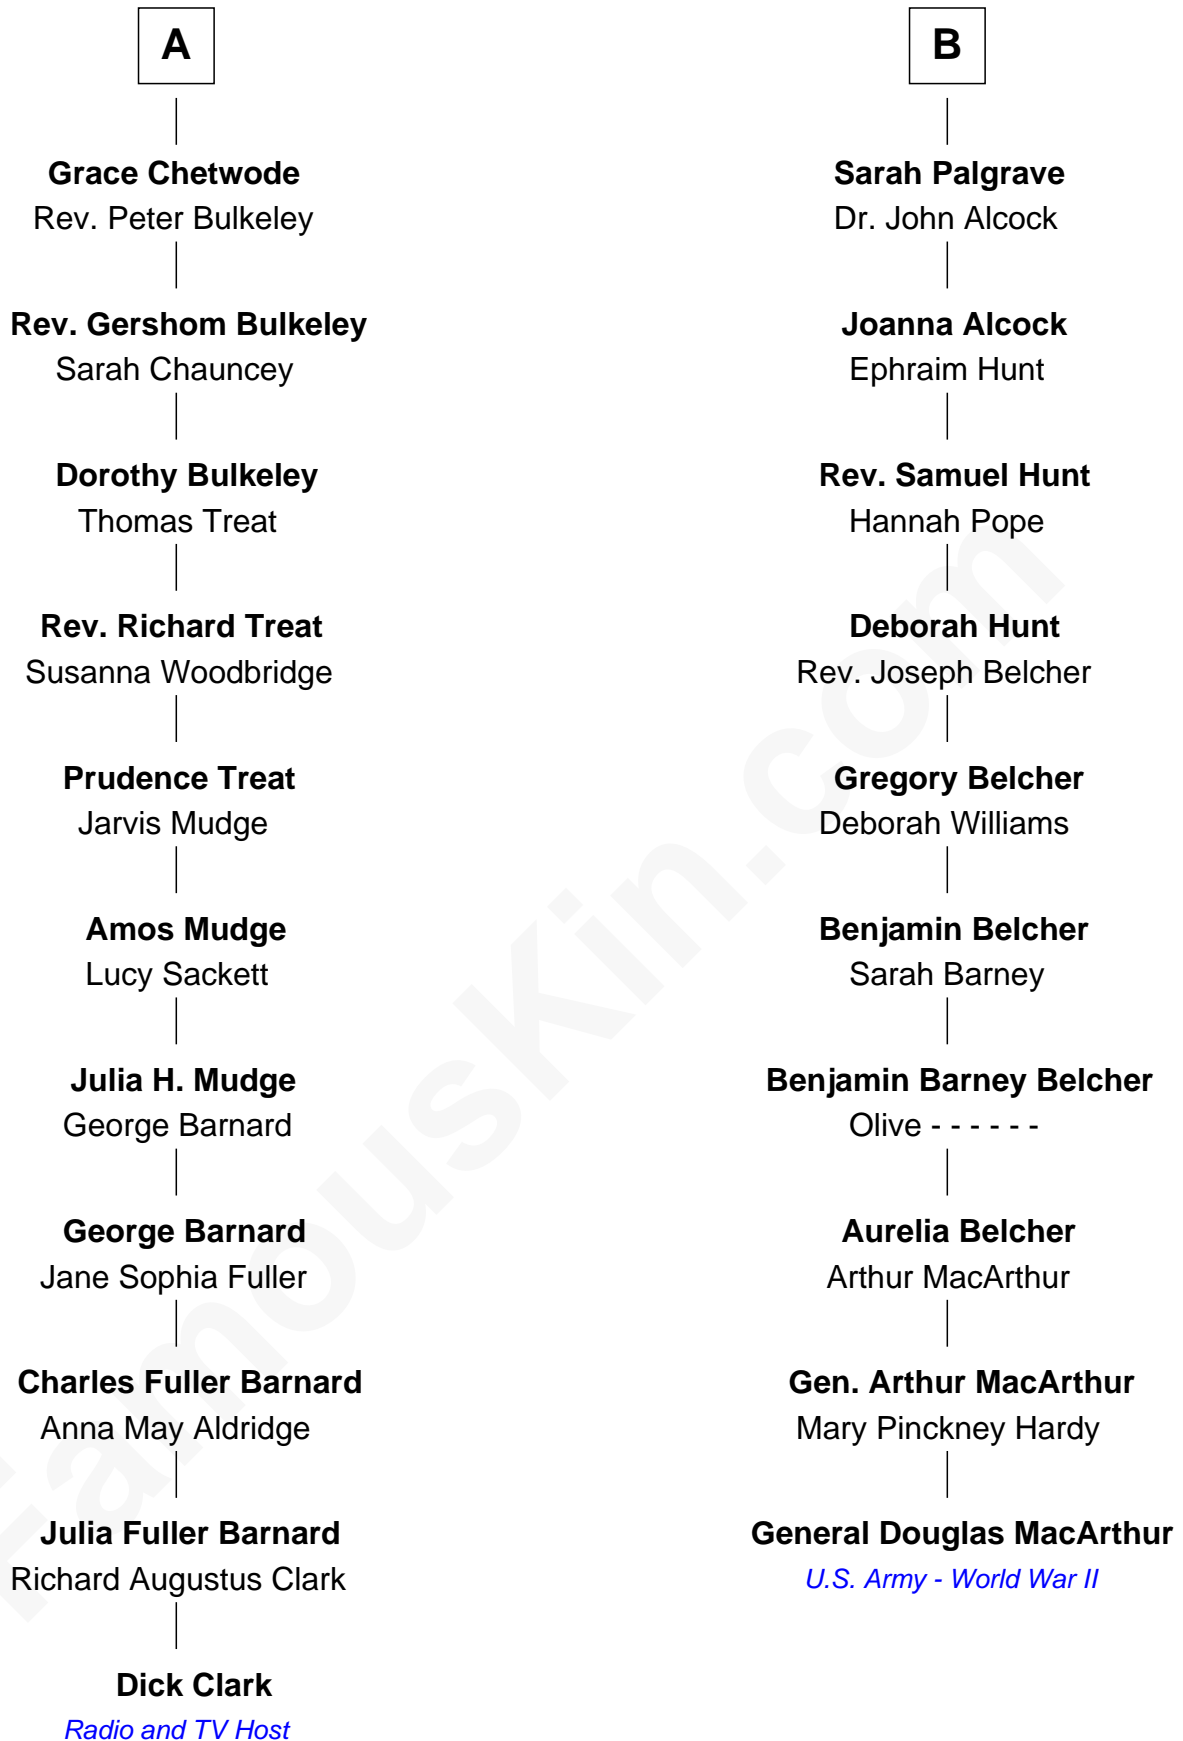

# FamousKin.com Relationship Chart of

**Dick Clark**

*Radio and TV Host*

16th cousin 1 time removed of

**General Douglas MacArthur**

*U.S. Army - World War II*

**Sir Robert Goushill**

Elizabeth Fitzalan

Dick Clark photo by [Alan Light](#) (CC BY 2.0)