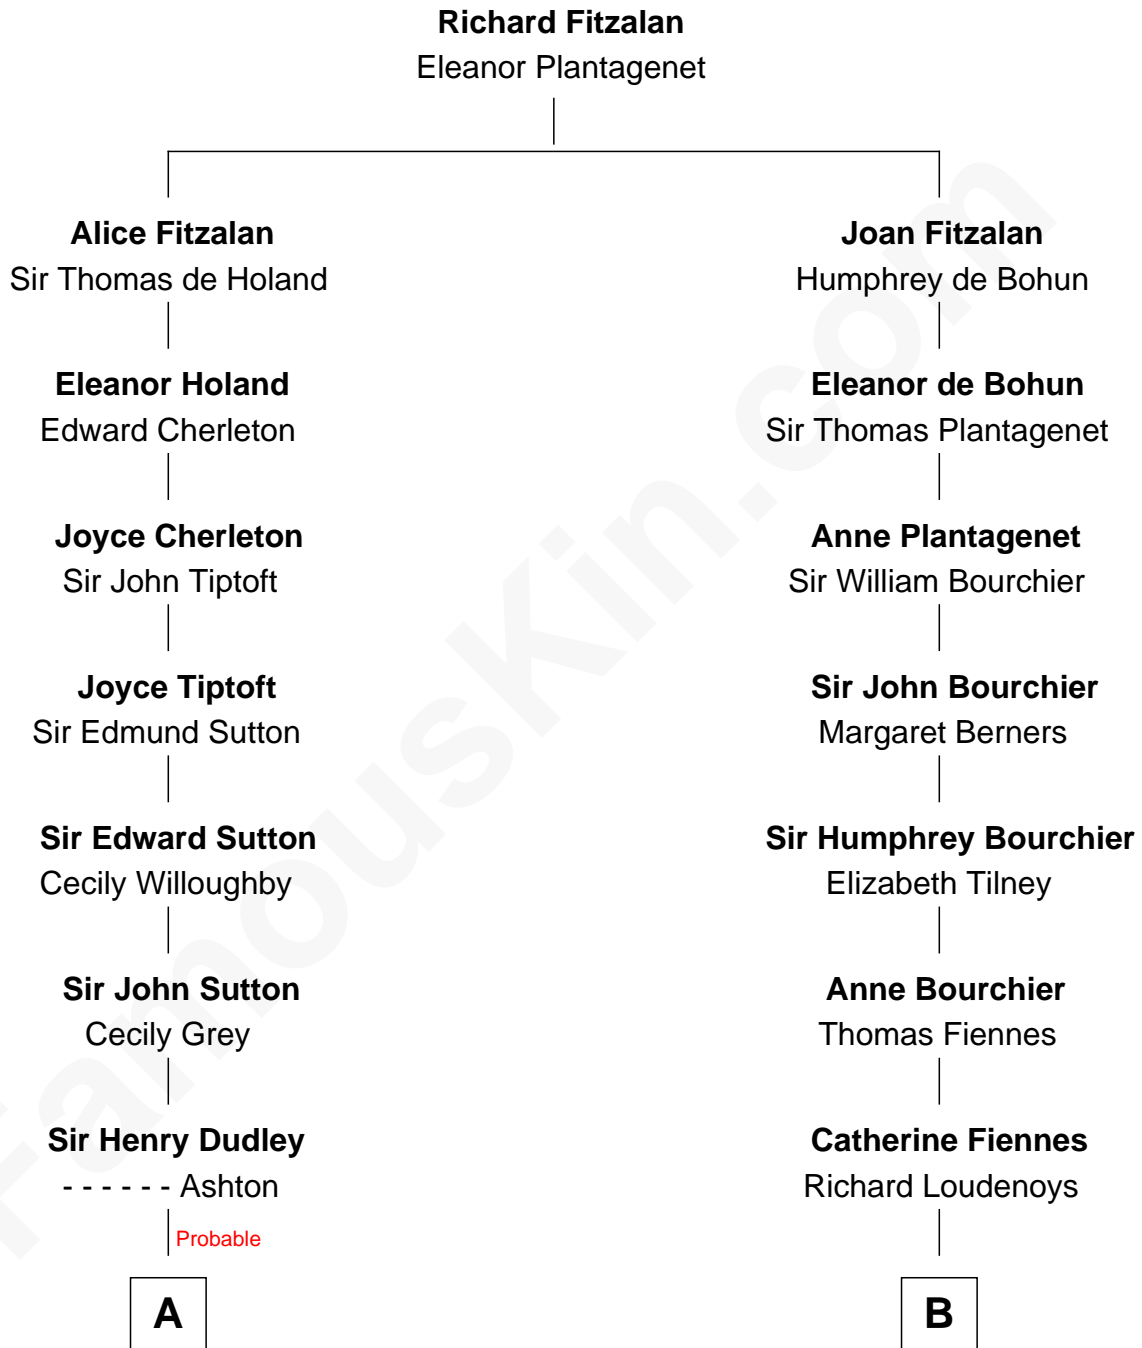

FamousKin.com Relationship Chart of

Dick Clark

Radio and TV Host

18th cousin 1 time removed of

Frank Lloyd Wright

American Architect

C

Julia Fuller Barnard
Richard Augustus Clark