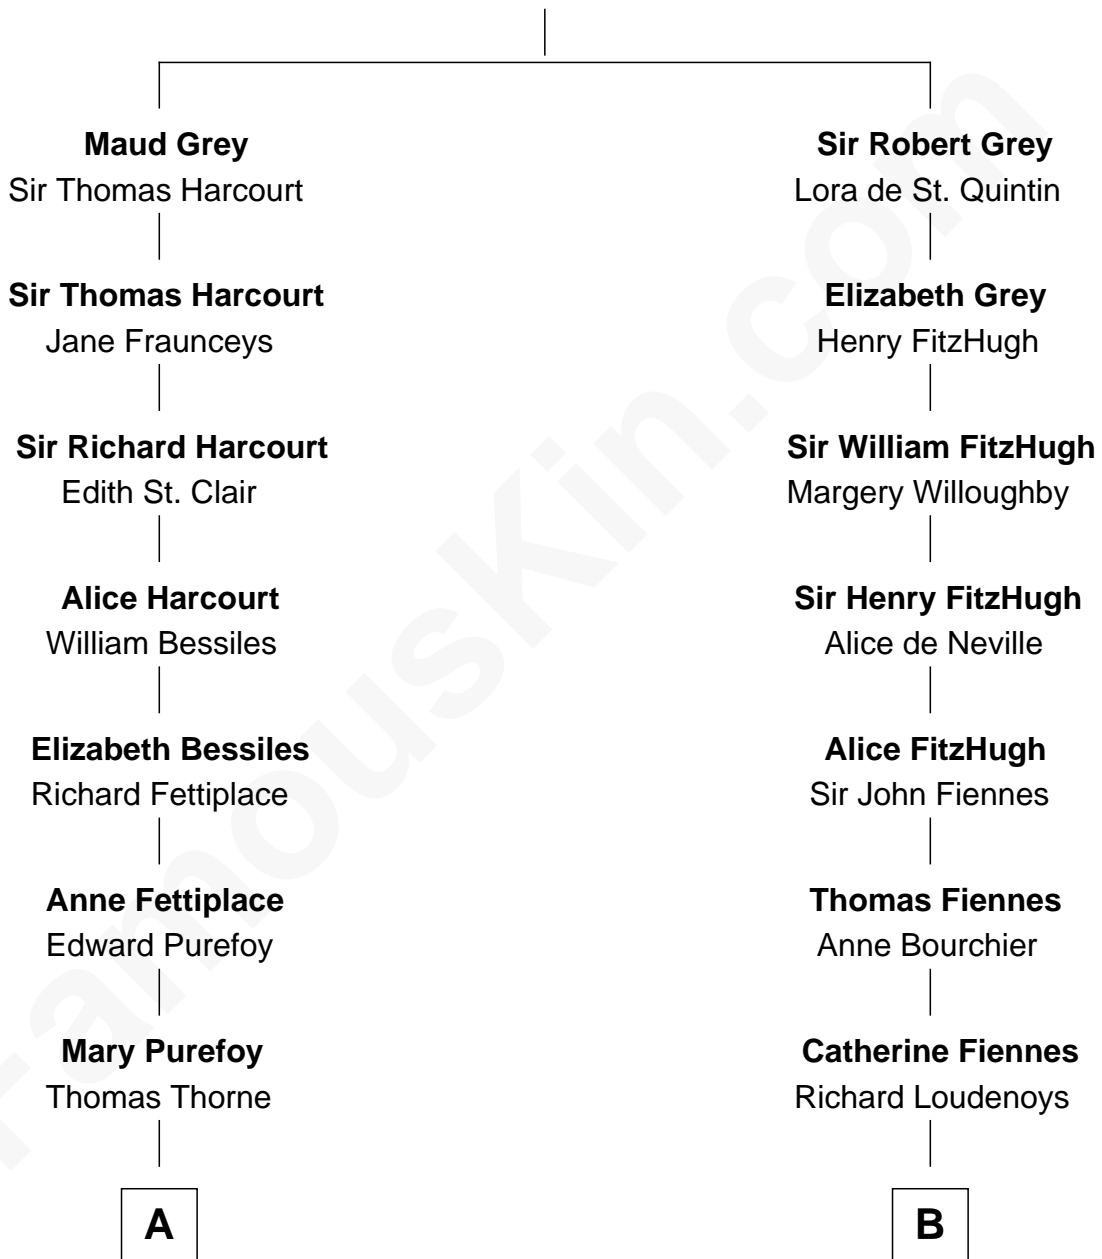

# FamousKin.com Relationship Chart of

**Dick Clark**

*Radio and TV Host*

18th cousin 1 time removed of

**Frank Lloyd Wright**

*American Architect*

**Sir John Grey**

Avice Marmion

**C**

**Julia Fuller Barnard**  
Richard Augustus Clark

**Dick Clark**  
*Radio and TV Host*

**D**

**Rev. David Wright**  
Abigail Goddard

**William Carey Wright**  
Anna Lloyd Jones

**Frank Lloyd Wright**  
*American Architect*