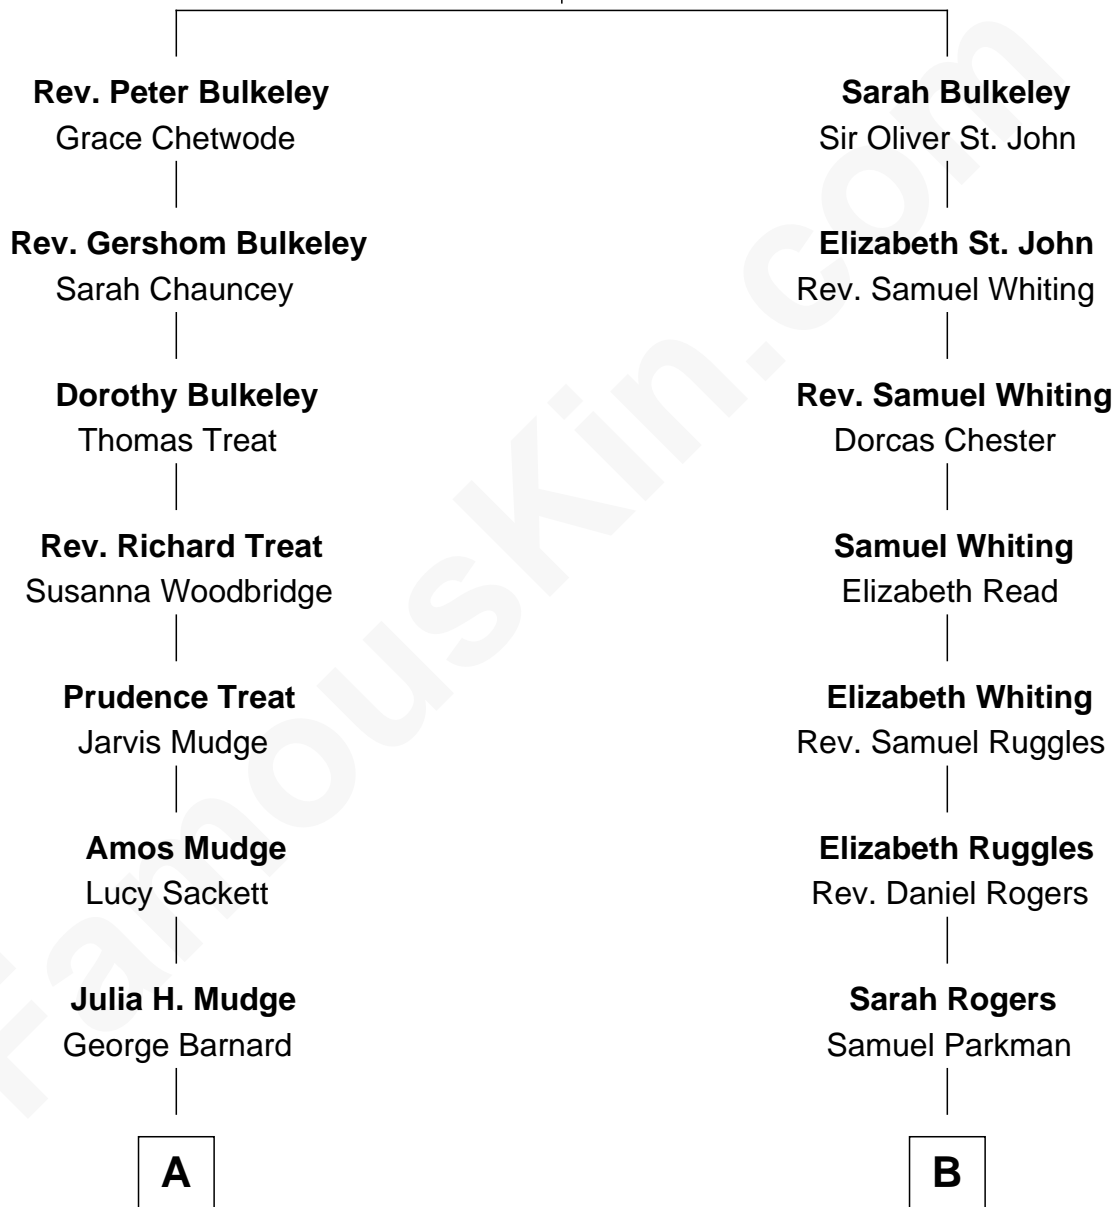

FamousKin.com Relationship Chart of

Dick Clark

Radio and TV Host

10th cousin 3 times removed of

Kyra Sedgwick

TV and Movie Actress

Rev. Edward Bulkeley

Olive Irby

A

George Barnard
Jane Sophia Fuller

Charles Fuller Barnard
Anna May Aldridge

Julia Fuller Barnard
Richard Augustus Clark

Dick Clark
Radio and TV Host

B

Elizabeth Willard Parkman
Robert Gould Shaw

Francis George Shaw
Sarah Blake Sturgis