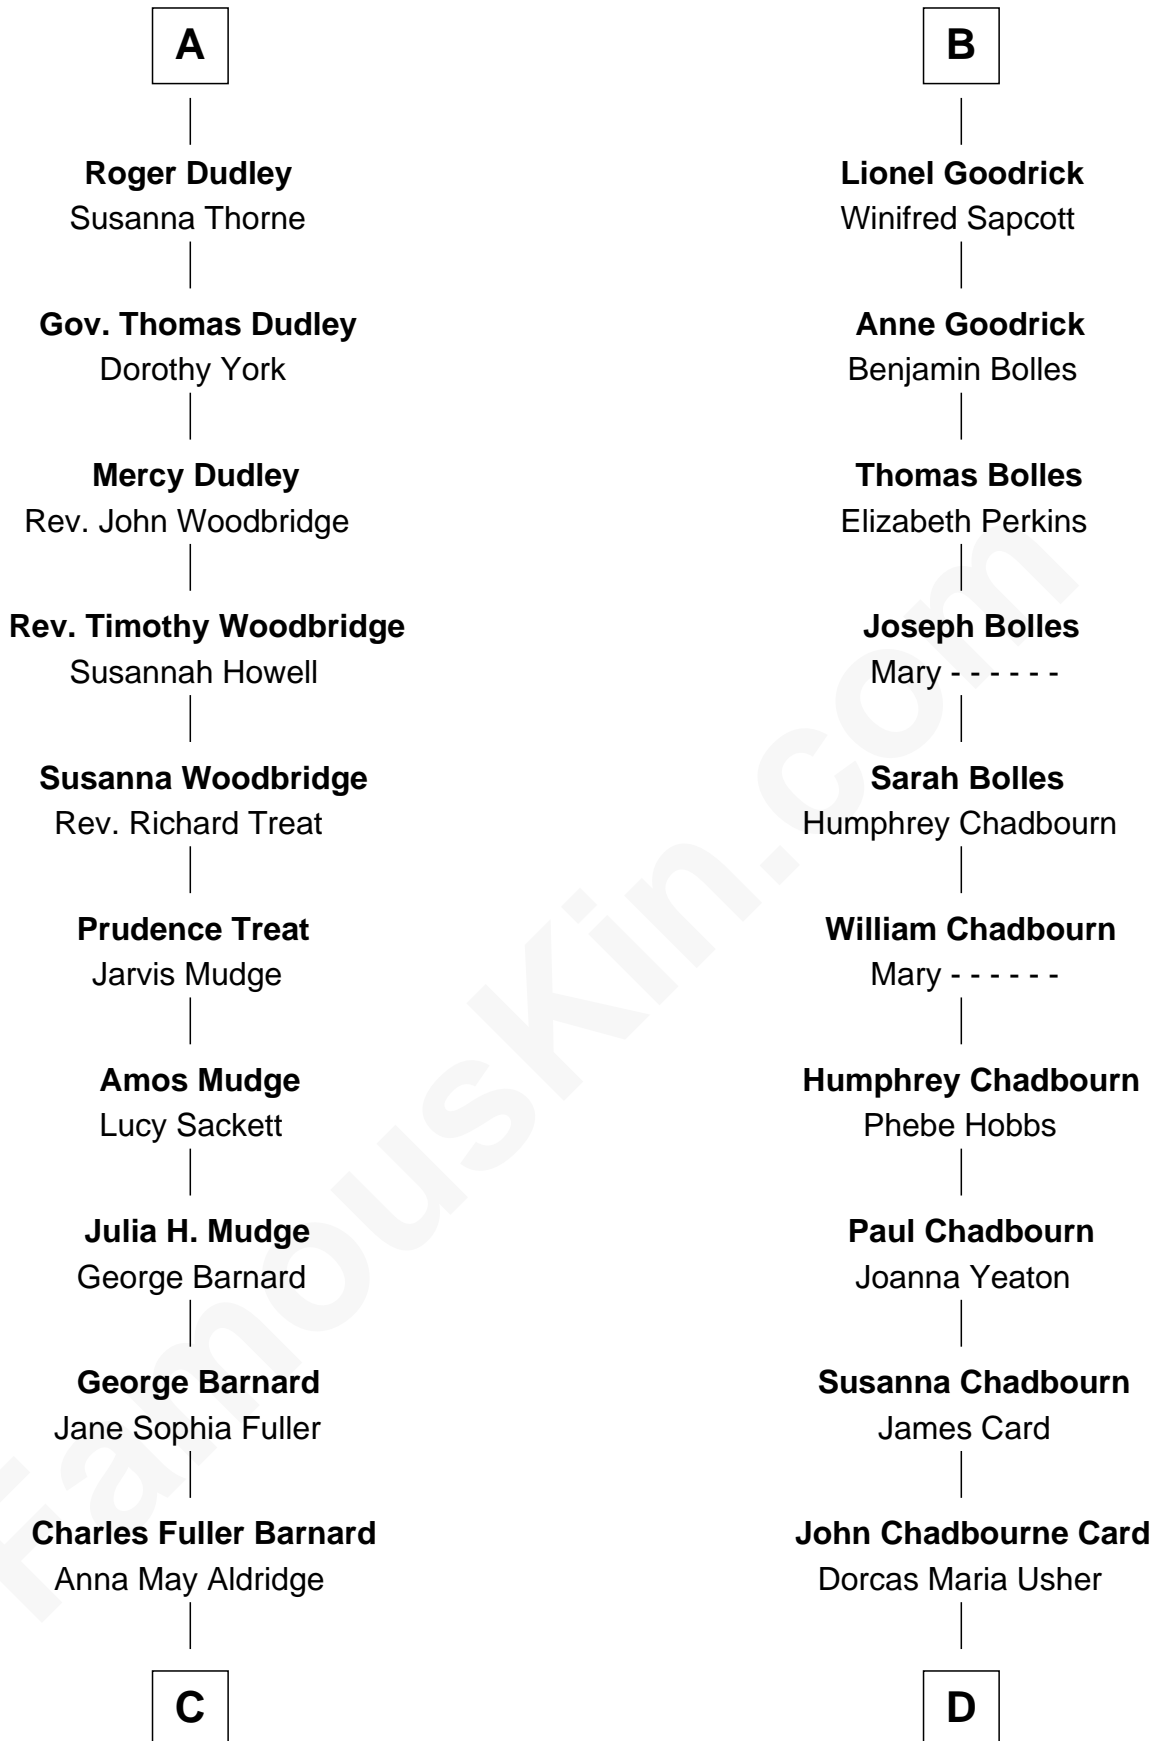

FamousKin.com Relationship Chart of

Dick Clark

Radio and TV Host

18th cousin 2 times removed of

Andrew Card

21st White House Chief of Staff

Sir Henry de Percy

Idoine de Clifford

C

Julia Fuller Barnard
Richard Augustus Clark

Dick Clark
Radio and TV Host

D

John Henry Card
Ella Ida Hill

John Henry Card
Elizabeth French Platts

Andrew Hill Card
Joyce Ann Whitaker

Andrew Card
21st White House Chief of Staff