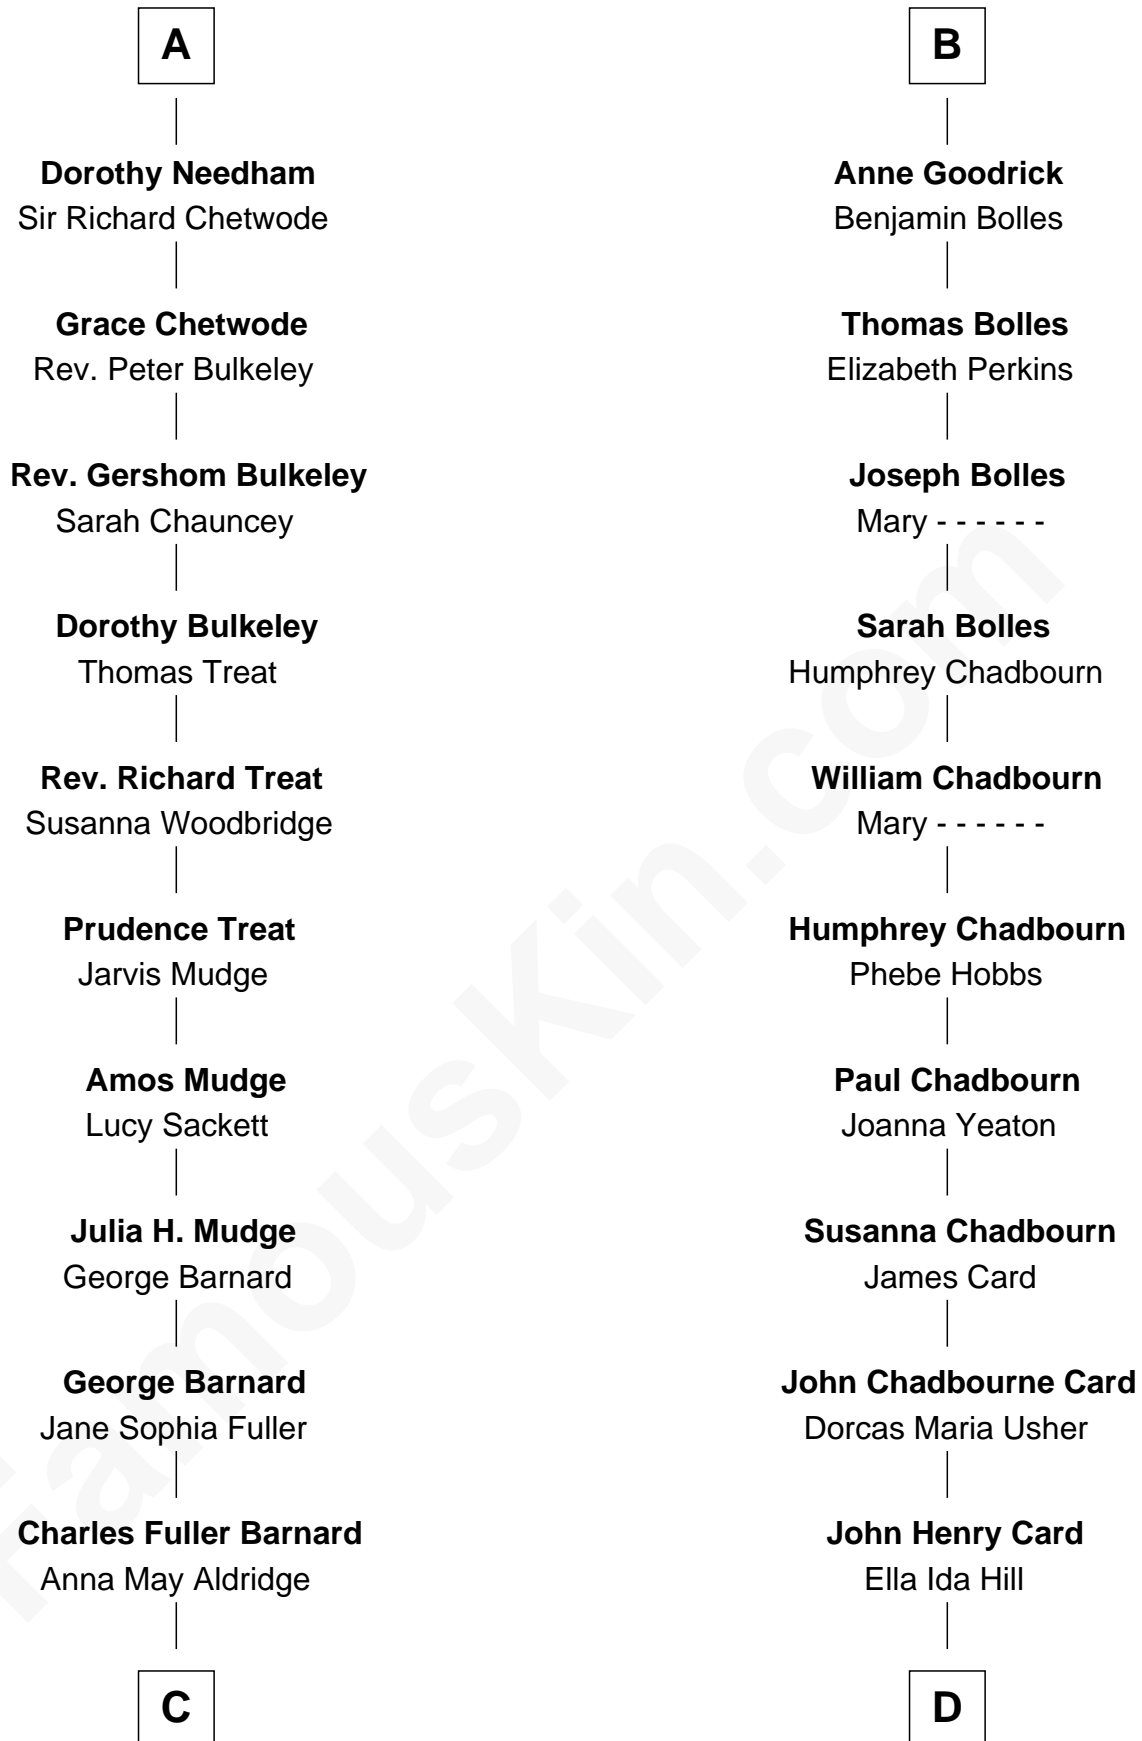

FamousKin.com Relationship Chart of

Dick Clark

Radio and TV Host

18th cousin 1 time removed of

Andrew Card

21st White House Chief of Staff

John de Welles

Maud de Roos

C

Julia Fuller Barnard
Richard Augustus Clark

Dick Clark
Radio and TV Host

D

John Henry Card
Elizabeth French Platts

Andrew Hill Card
Joyce Ann Whitaker

Andrew Card
21st White House Chief of Staff

FamousKin.com