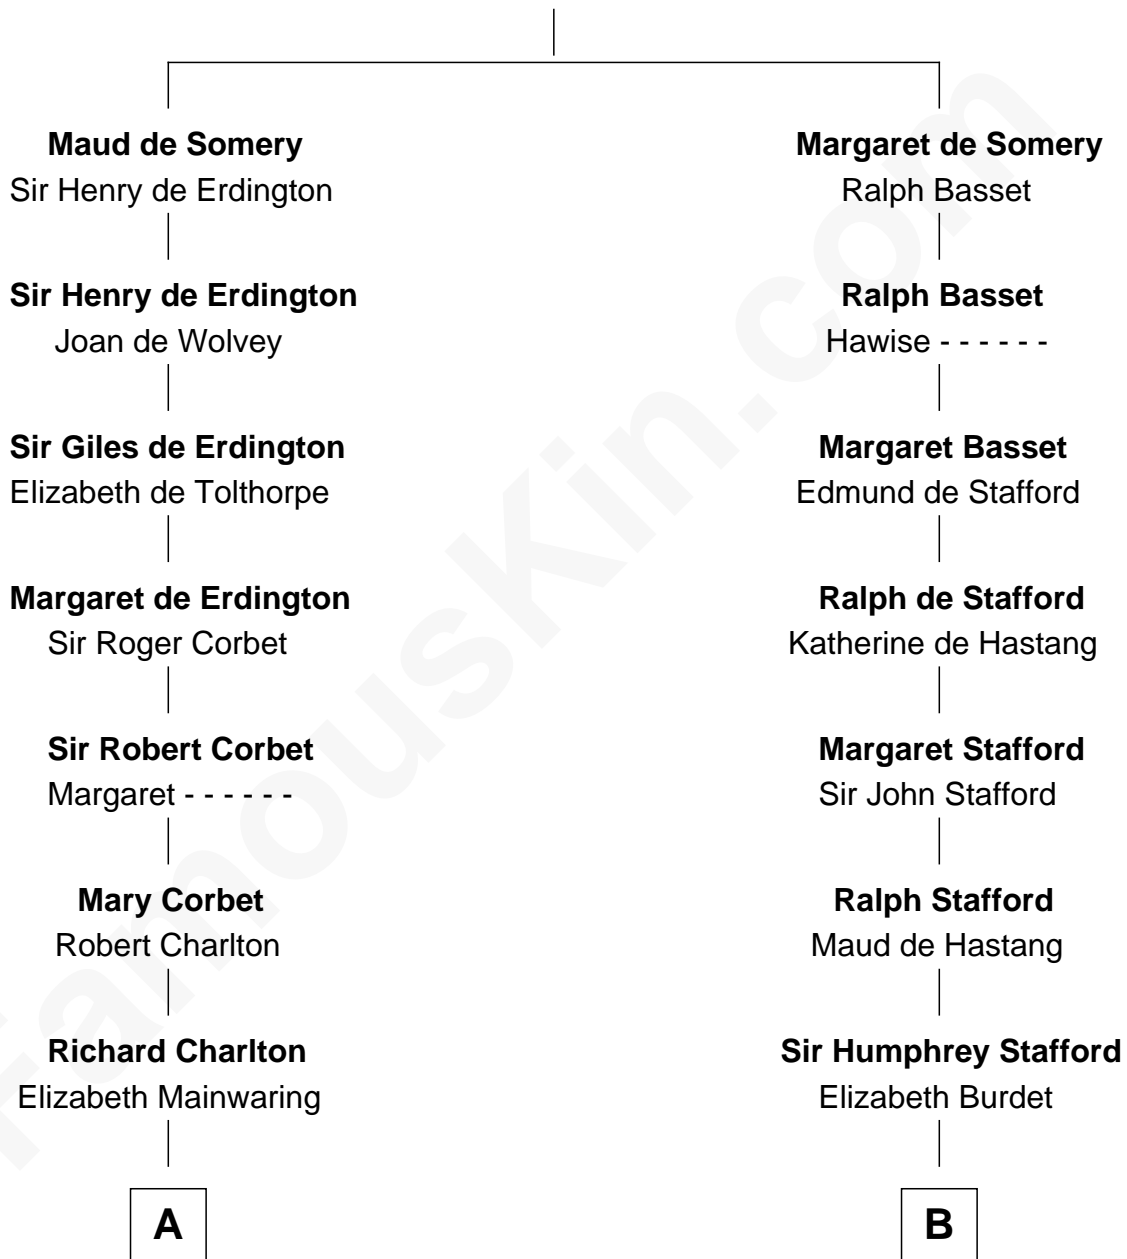

# FamousKin.com Relationship Chart of

**Dick Clark**

*Radio and TV Host*

17th cousin 3 times removed of

**William Ellery**

*Signer of the Declaration of Independence*

**Sir Roger de Somery**

Nichole d'Aubenev

**C**

**George Barnard**  
Jane Sophia Fuller

**Charles Fuller Barnard**  
Anna May Aldridge

**Julia Fuller Barnard**  
Richard Augustus Clark

**Dick Clark**  
*Radio and TV Host*

FamousKin.com