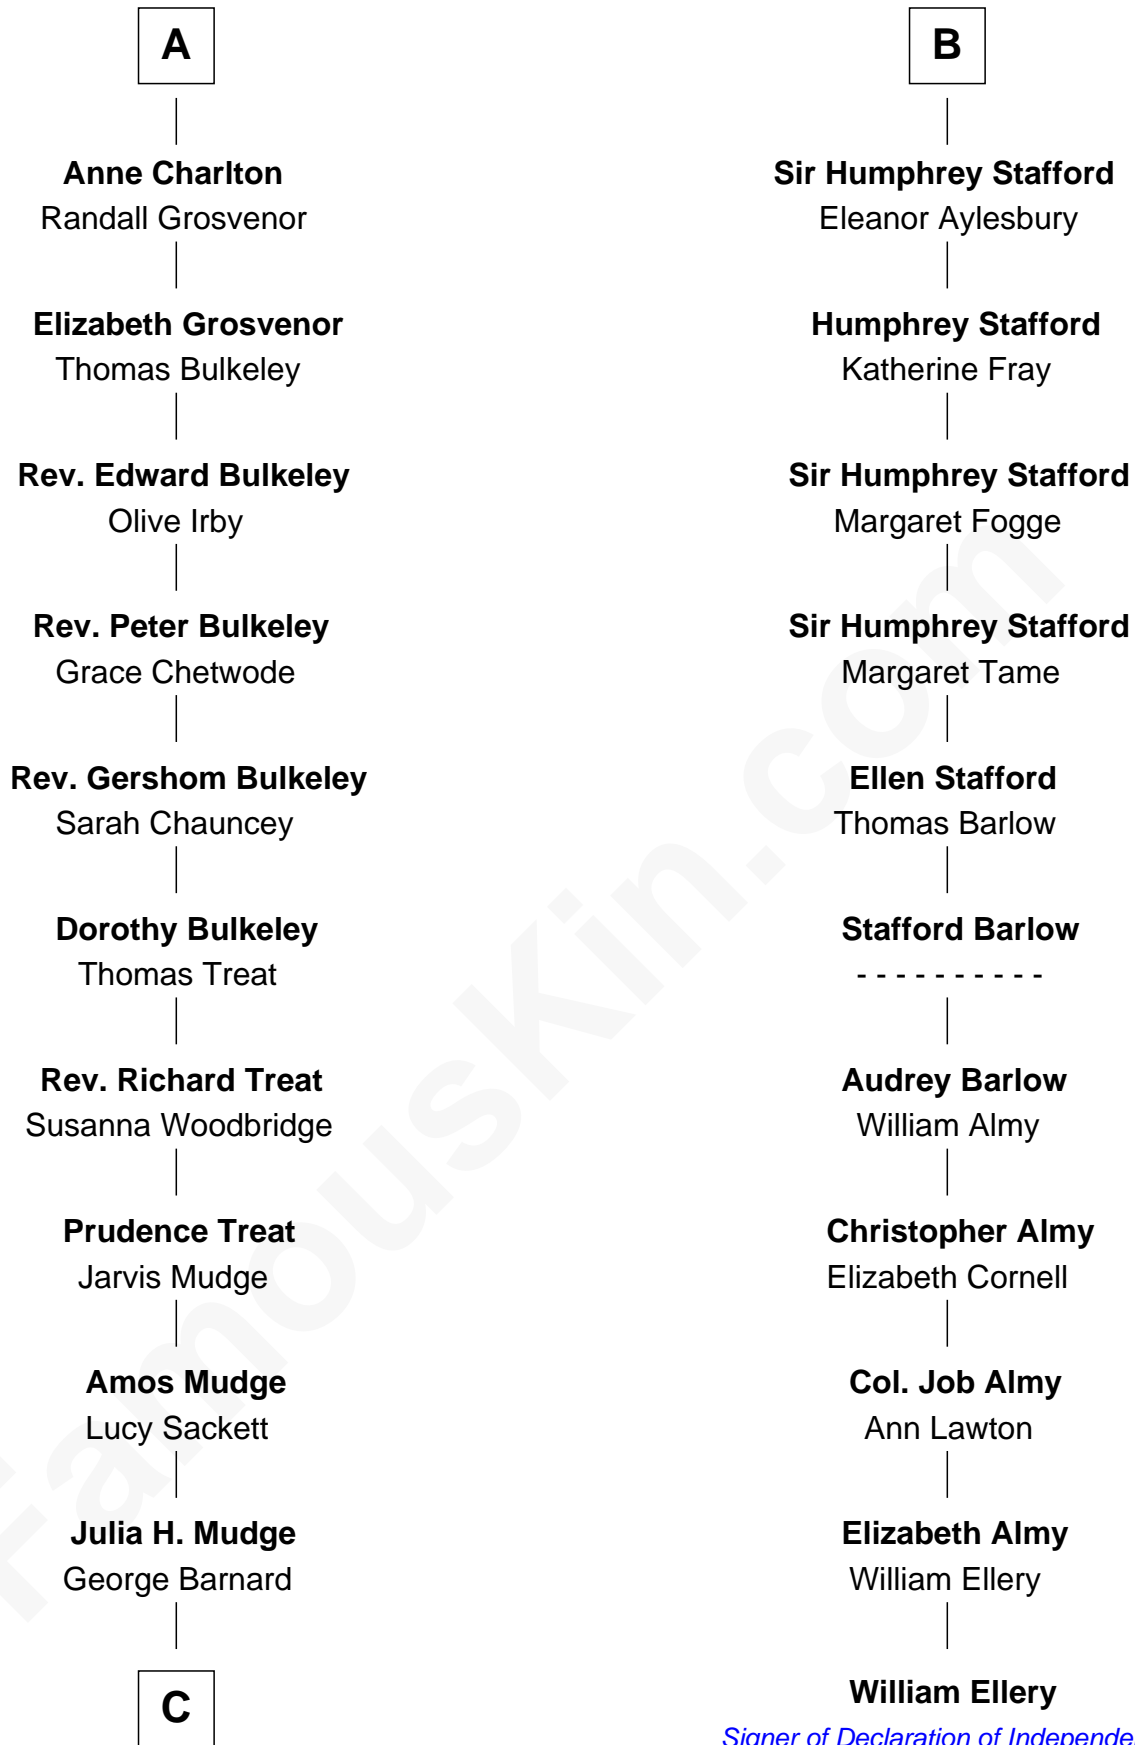

# FamousKin.com Relationship Chart of

**Dick Clark**

*Radio and TV Host*

17th cousin 3 times removed of

**William Ellery**

*Signer of the Declaration of Independence*

**Sir Roger de Somery**

Nichole d'Aubenev

**C**

**George Barnard**  
Jane Sophia Fuller

**Charles Fuller Barnard**  
Anna May Aldridge

**Julia Fuller Barnard**  
Richard Augustus Clark

**Dick Clark**  
*Radio and TV Host*

FamousKin.com