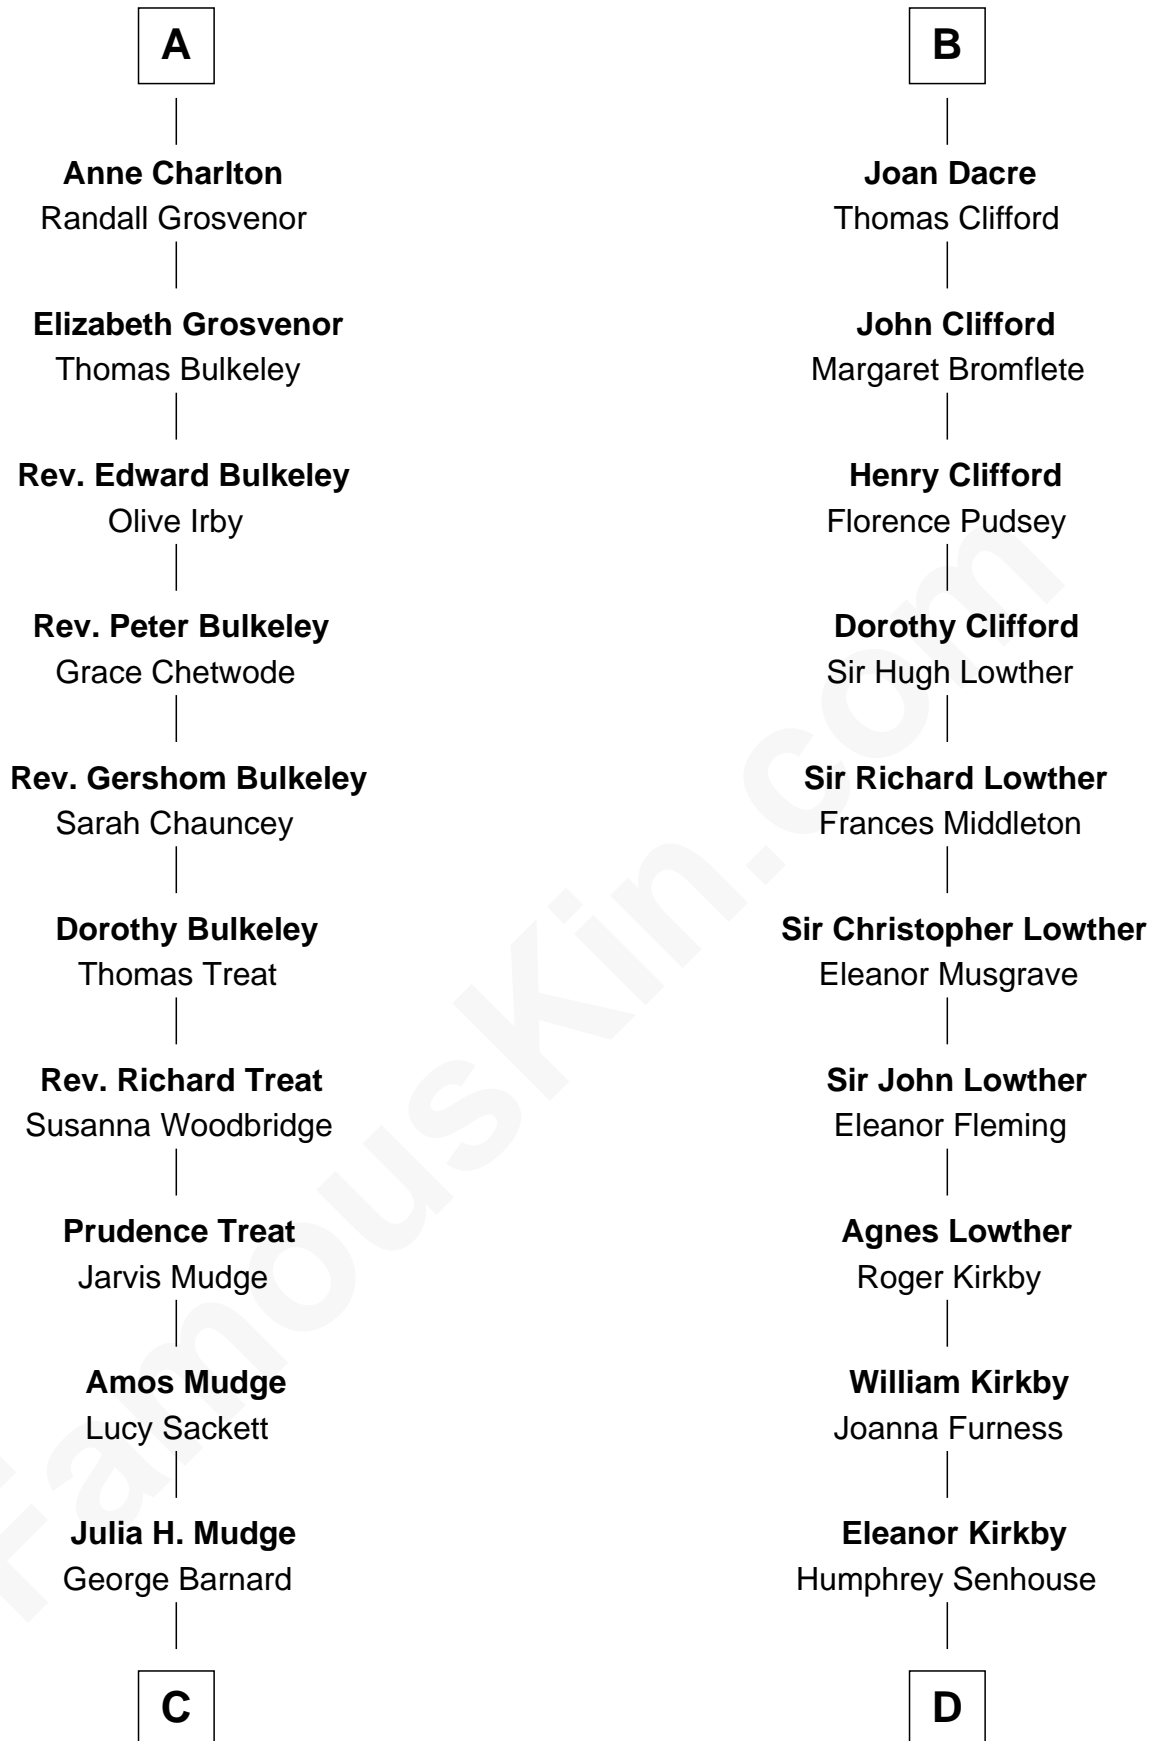

FamousKin.com Relationship Chart of

Dick Clark

Radio and TV Host

19th cousin 1 time removed of

Fletcher Christian

Leader of the mutiny on the Bounty

Sir Roger de Somery

Nichole d'Aubenev

C

George Barnard
Jane Sophia Fuller

Charles Fuller Barnard
Anna May Aldridge

Julia Fuller Barnard
Richard Augustus Clark

Dick Clark
Radio and TV Host

D

Bridget Senhouse
John Christian

Charles Christian
Anne Dixon

Fletcher Christian
Leader of the mutiny on the Bounty