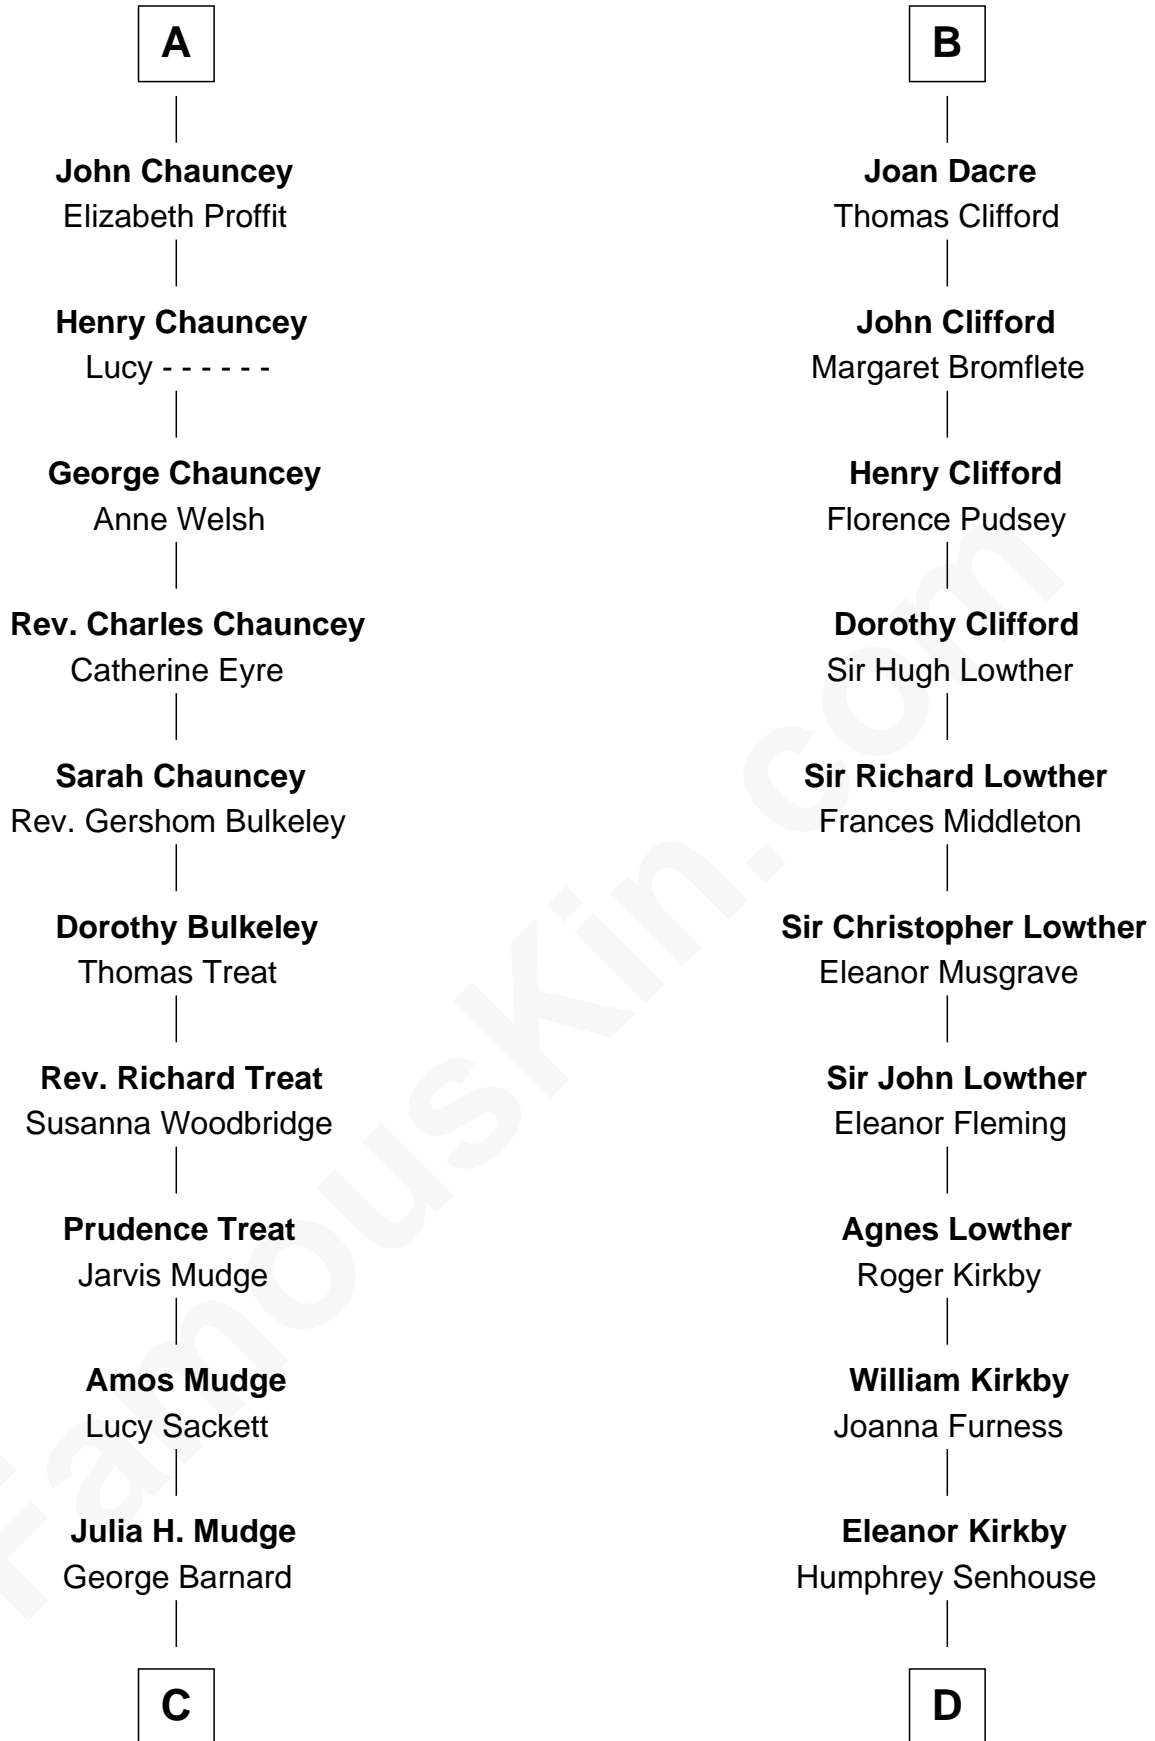

FamousKin.com Relationship Chart of

Dick Clark

Radio and TV Host

19th cousin 1 time removed of

Fletcher Christian

Leader of the mutiny on the Bounty

C

George Barnard
Jane Sophia Fuller

Charles Fuller Barnard
Anna May Aldridge

Julia Fuller Barnard
Richard Augustus Clark

Dick Clark
Radio and TV Host

D

Bridget Senhouse
John Christian

Charles Christian
Anne Dixon

Fletcher Christian
Leader of the mutiny on the Bounty