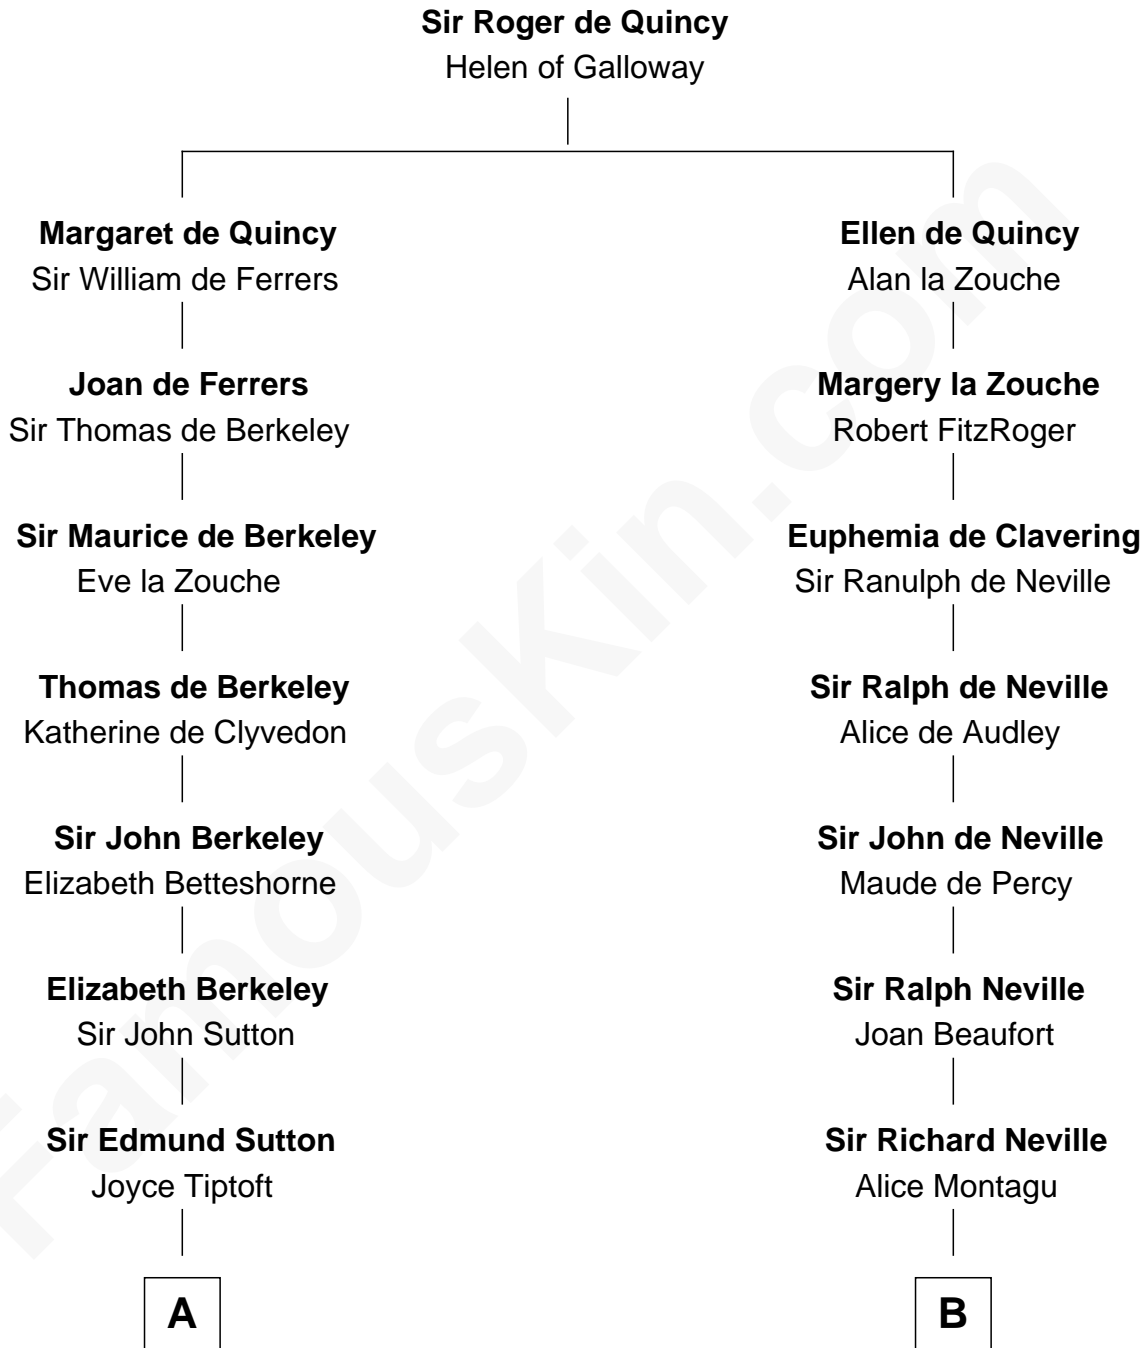

# FamousKin.com Relationship Chart of

**Dick Clark**

*Radio and TV Host*

18th cousin 3 times removed of

**Fletcher Christian**

*Leader of the mutiny on the Bounty*

THE "BOUNTY" AT OAHU

**C**

**Julia H. Mudge**  
George Barnard

**George Barnard**  
Jane Sophia Fuller

**Charles Fuller Barnard**  
Anna May Aldridge

**Julia Fuller Barnard**  
Richard Augustus Clark

**Dick Clark**  
*Radio and TV Host*

**D**

**Charles Christian**  
Anne Dixon

**Fletcher Christian**  
*Leader of the mutiny on the Bounty*

FamousKin.com