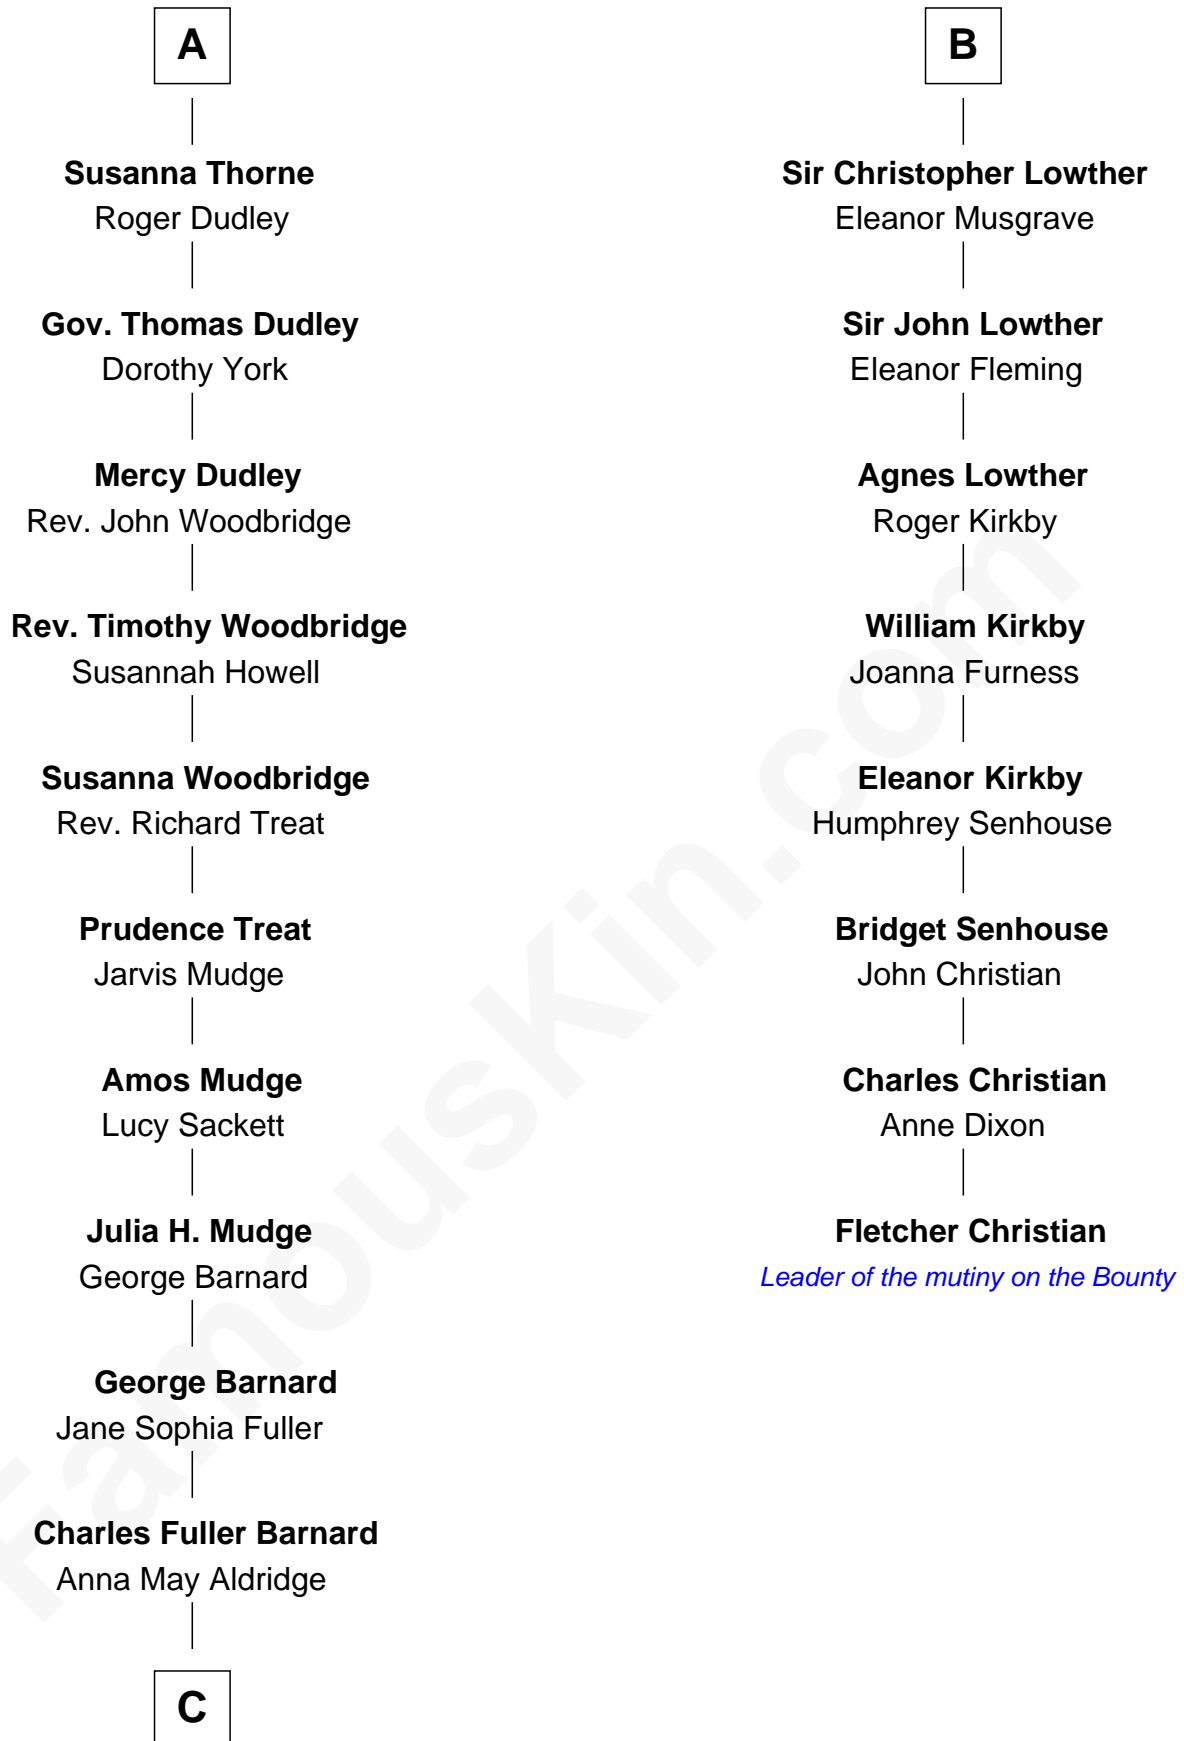

# FamousKin.com Relationship Chart of

**Dick Clark**

*Radio and TV Host*

14th cousin 4 times removed of

**Fletcher Christian**

*Leader of the mutiny on the Bounty*

**Sir John Grey**

Avice Marmion

**C**

—  
**Julia Fuller Barnard**  
Richard Augustus Clark

—  
**Dick Clark**  
*Radio and TV Host*

FamousKin.com