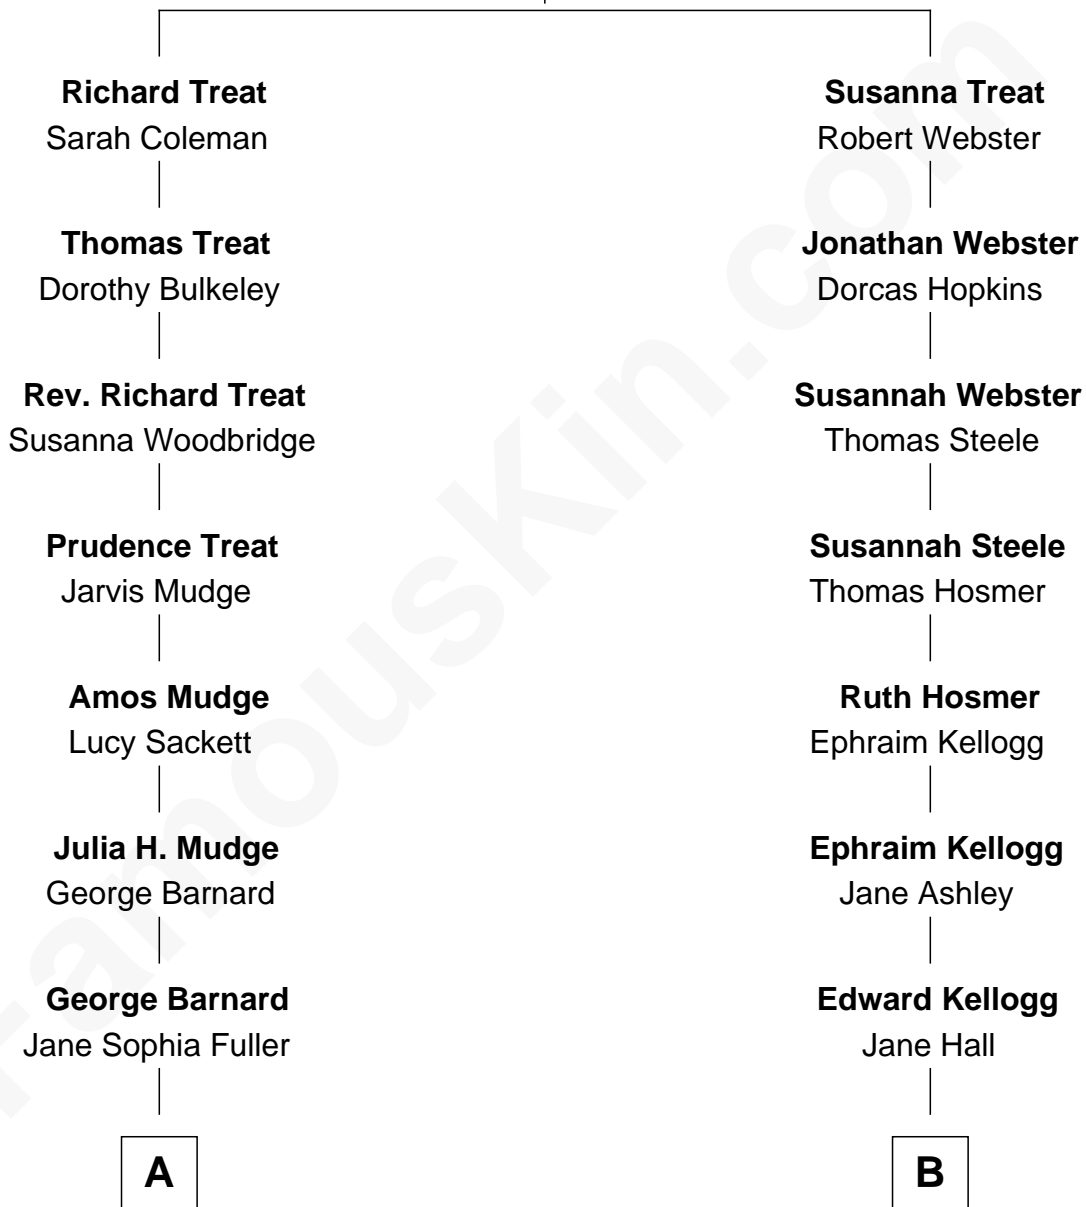

FamousKin.com Relationship Chart of

Dick Clark

Radio and TV Host

9th cousin 2 times removed of

Clint Eastwood

TV & Film Actor and Director

Richard Treat

Alice Gaylord

A

Charles Fuller Barnard

Anna May Aldridge

Julia Fuller Barnard

Richard Augustus Clark

Dick Clark

Radio and TV Host

B

Cordelia Kellogg

Edward Franklin Bartholomew

Sophia Aurelia Bartholomew

Charles Claude Runner

Waldo Errol Runner

Virginia May McClanahan

Margaret Ruth Runner

Clinton Eastwood