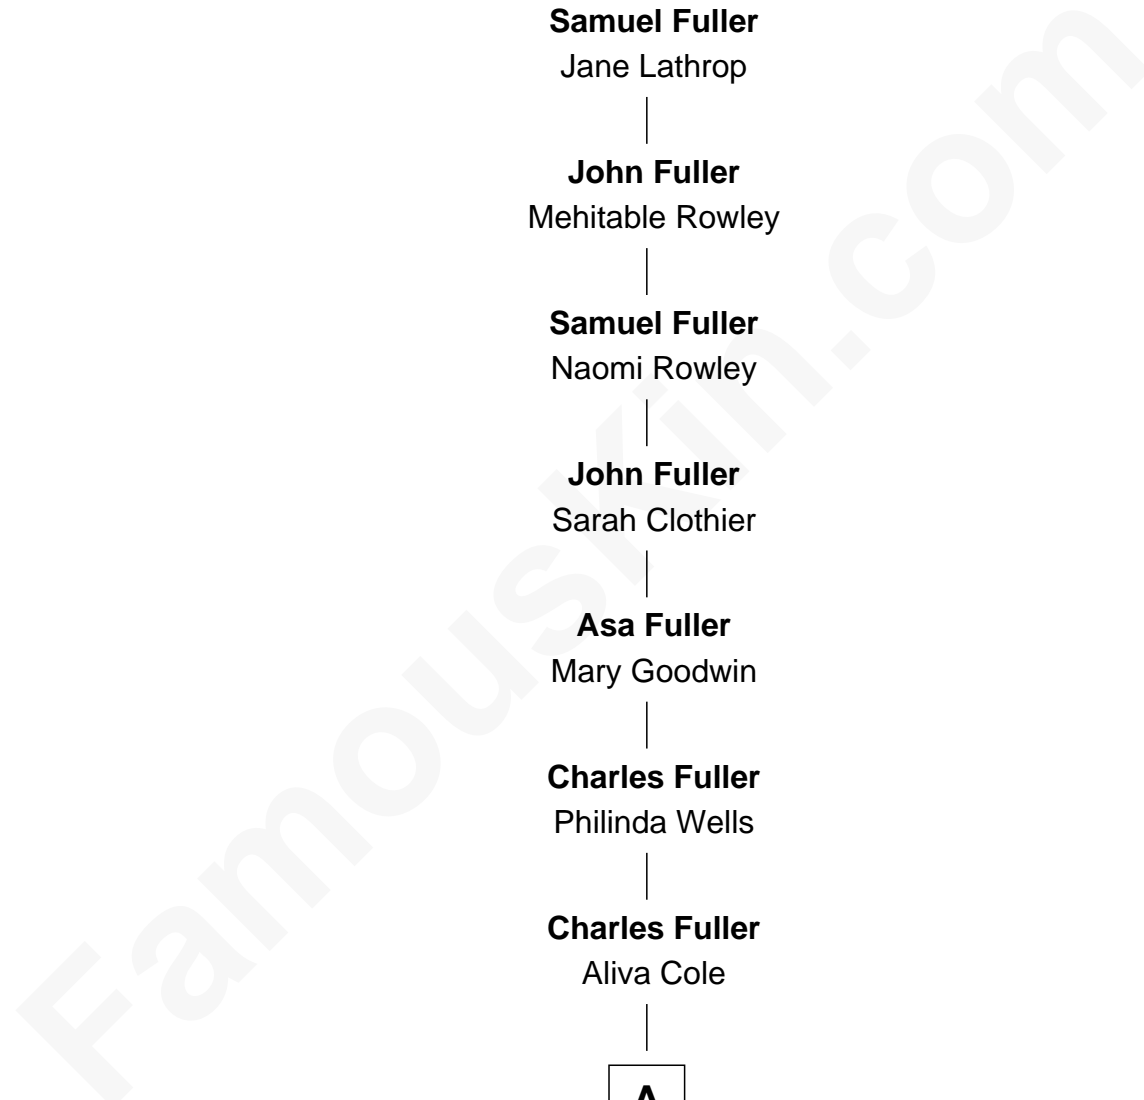

# FamousKin.com Relationship Chart of

**Dick Clark**

*Radio and TV Host*

9th Great-grandson of

**Mrs. Edward Fuller**

*(c1585 - 1620/1) Mayflower passenger 1620*

**MAYFLOWER**

**Mrs. Edward Fuller**

Edward Fuller

**Samuel Fuller**

Jane Lathrop

**John Fuller**

Mehitable Rowley

**Samuel Fuller**

Naomi Rowley

**John Fuller**

Sarah Clothier

**Asa Fuller**

Mary Goodwin

**Charles Fuller**

Philinda Wells

**Charles Fuller**

Aliva Cole

**A**

**A**

—  
**Jane Sophia Fuller**

George Barnard

—  
**Charles Fuller Barnard**

Anna May Aldridge

—  
**Julia Fuller Barnard**

Richard Augustus Clark

—  
**Dick Clark**