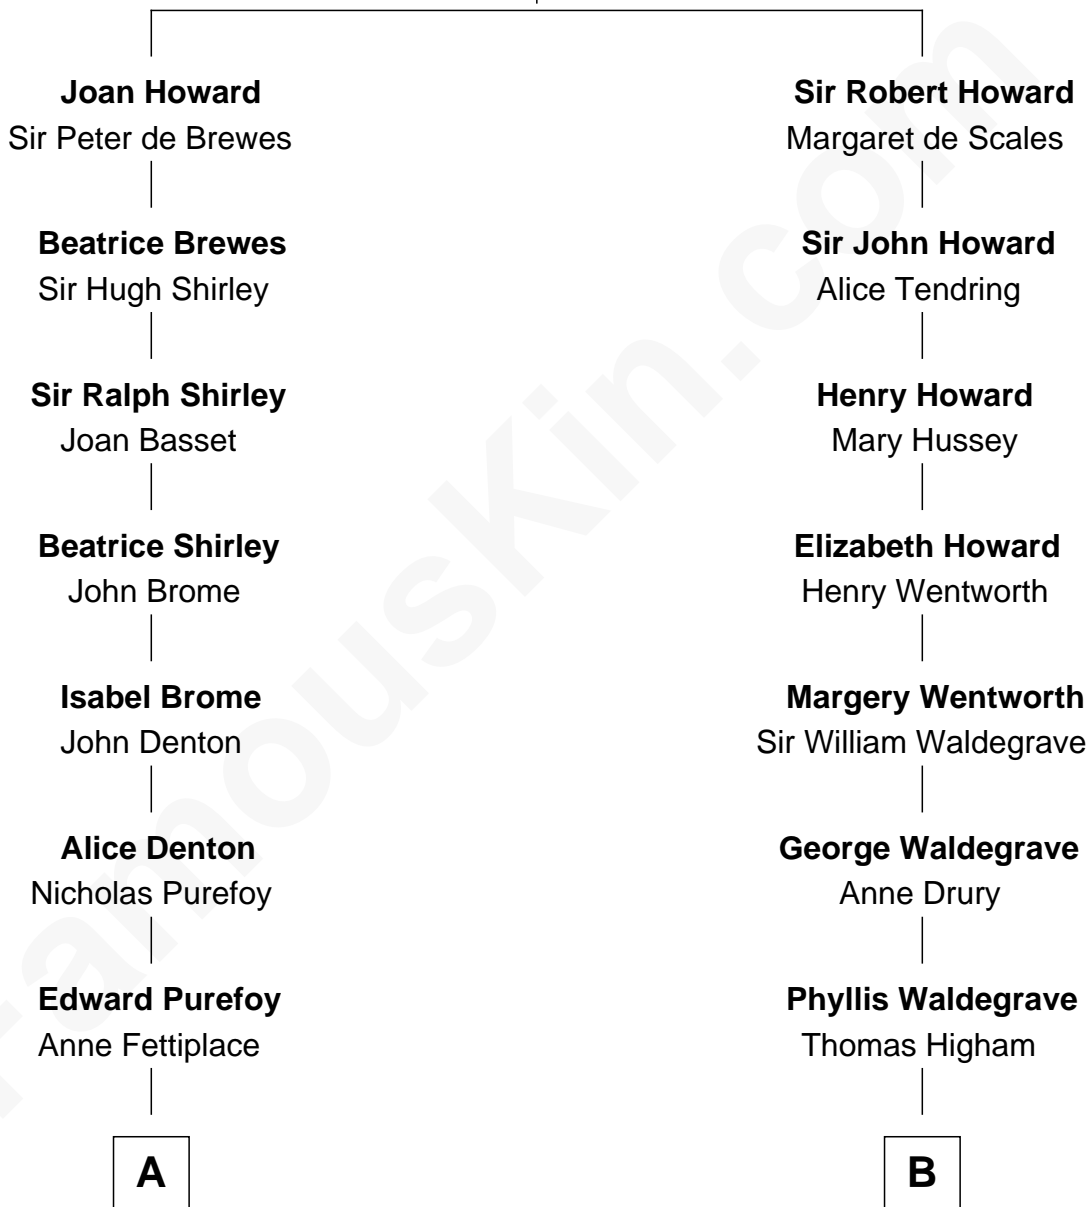

FamousKin.com Relationship Chart of

Dick Clark

Radio and TV Host

19th cousin of

Bob Moore

Co-Founder, Bob's Red Mill

Sir John Howard

Alice de Bois

C

Charles Fuller Barnard

Anna May Aldridge

Julia Fuller Barnard

Richard Augustus Clark

Dick Clark

Radio and TV Host

D

Clinton Morris Learnard

Gertrude Maud Yost

Doris Dell Learnard

Kenneth Earl Moore

Bob Moore

Co-Founder, Bob's Red Mill

FamousKin.com