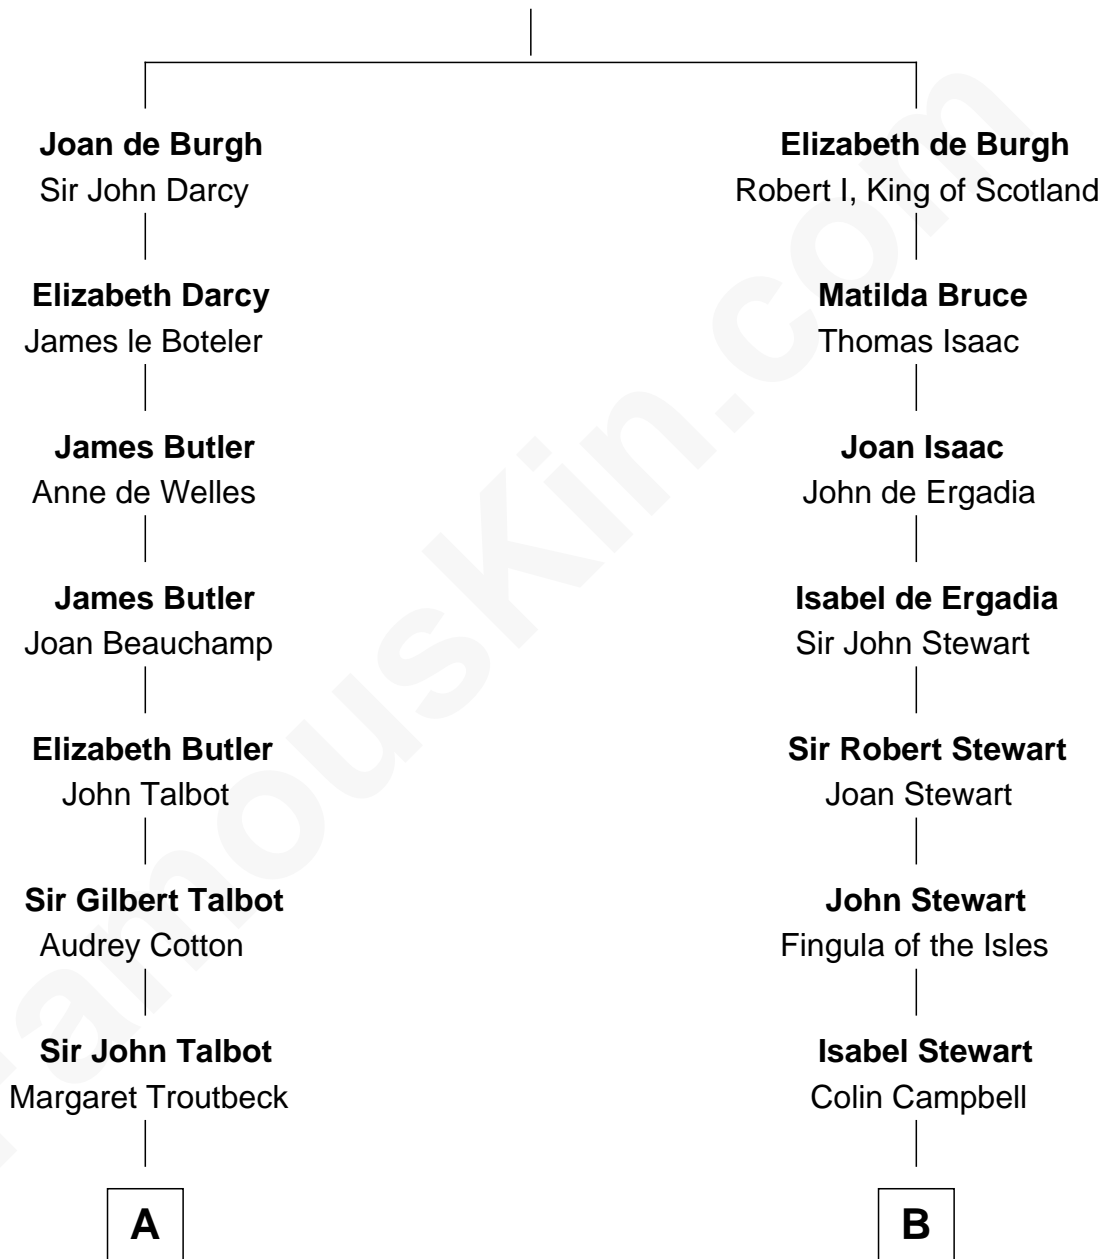

# FamousKin.com Relationship Chart of

**Dick Clark**

*Radio and TV Host*

20th cousin of

**Johnny Mercer**

*Songwriter and Co-Founder of Capitol Records*

**Sir Richard de Burgh**

Margaret - - - - -

**C**

**George Barnard**  
Jane Sophia Fuller

**Charles Fuller Barnard**  
Anna May Aldridge

**Julia Fuller Barnard**  
Richard Augustus Clark

**Dick Clark**  
*Radio and TV Host*

**D**

**Gen. Hugh Weedon Mercer**  
Mary Stiles Anderson