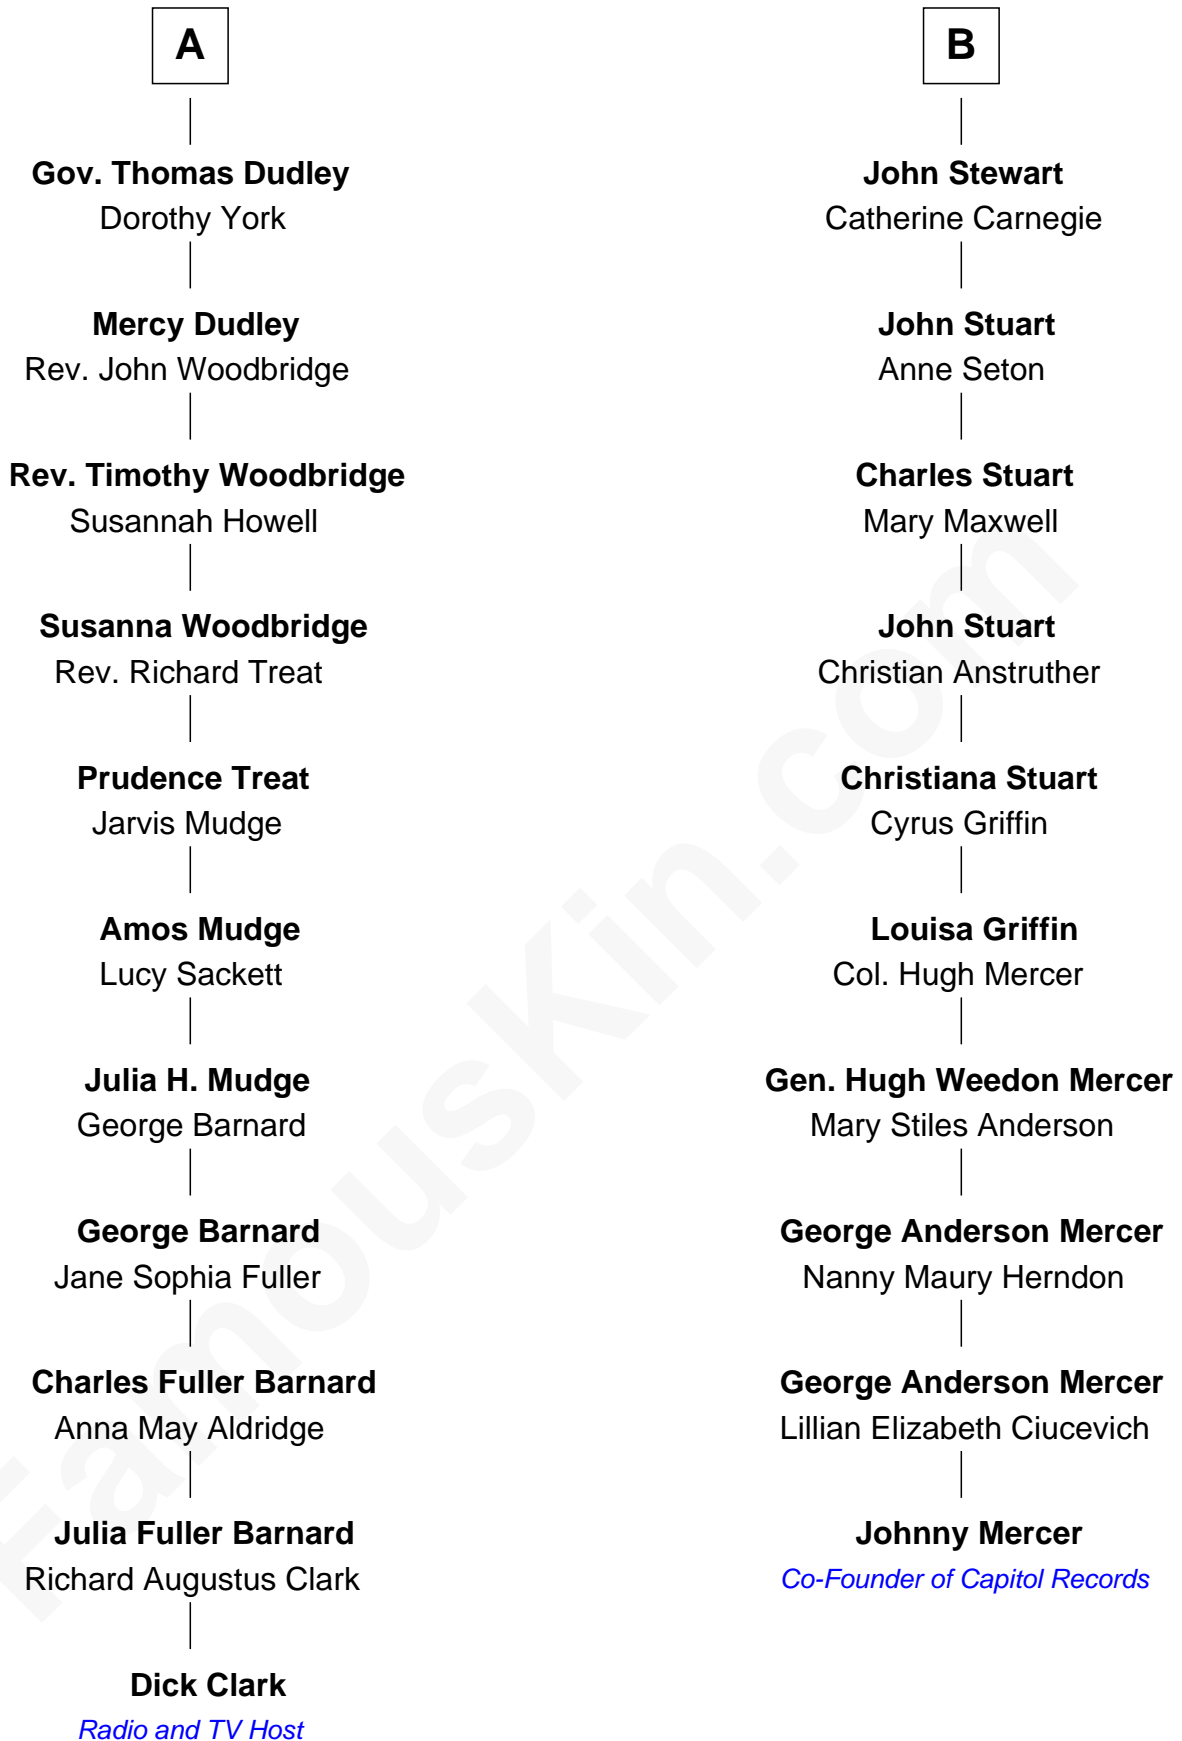

FamousKin.com Relationship Chart of

Dick Clark

Radio and TV Host

16th cousin 1 time removed of

Johnny Mercer

Songwriter and Co-Founder of Capitol Records

Sir Thomas de Holand

Alice Fitzalan

Dick Clark photo by [Alan Light](#) (CC BY 2.0)