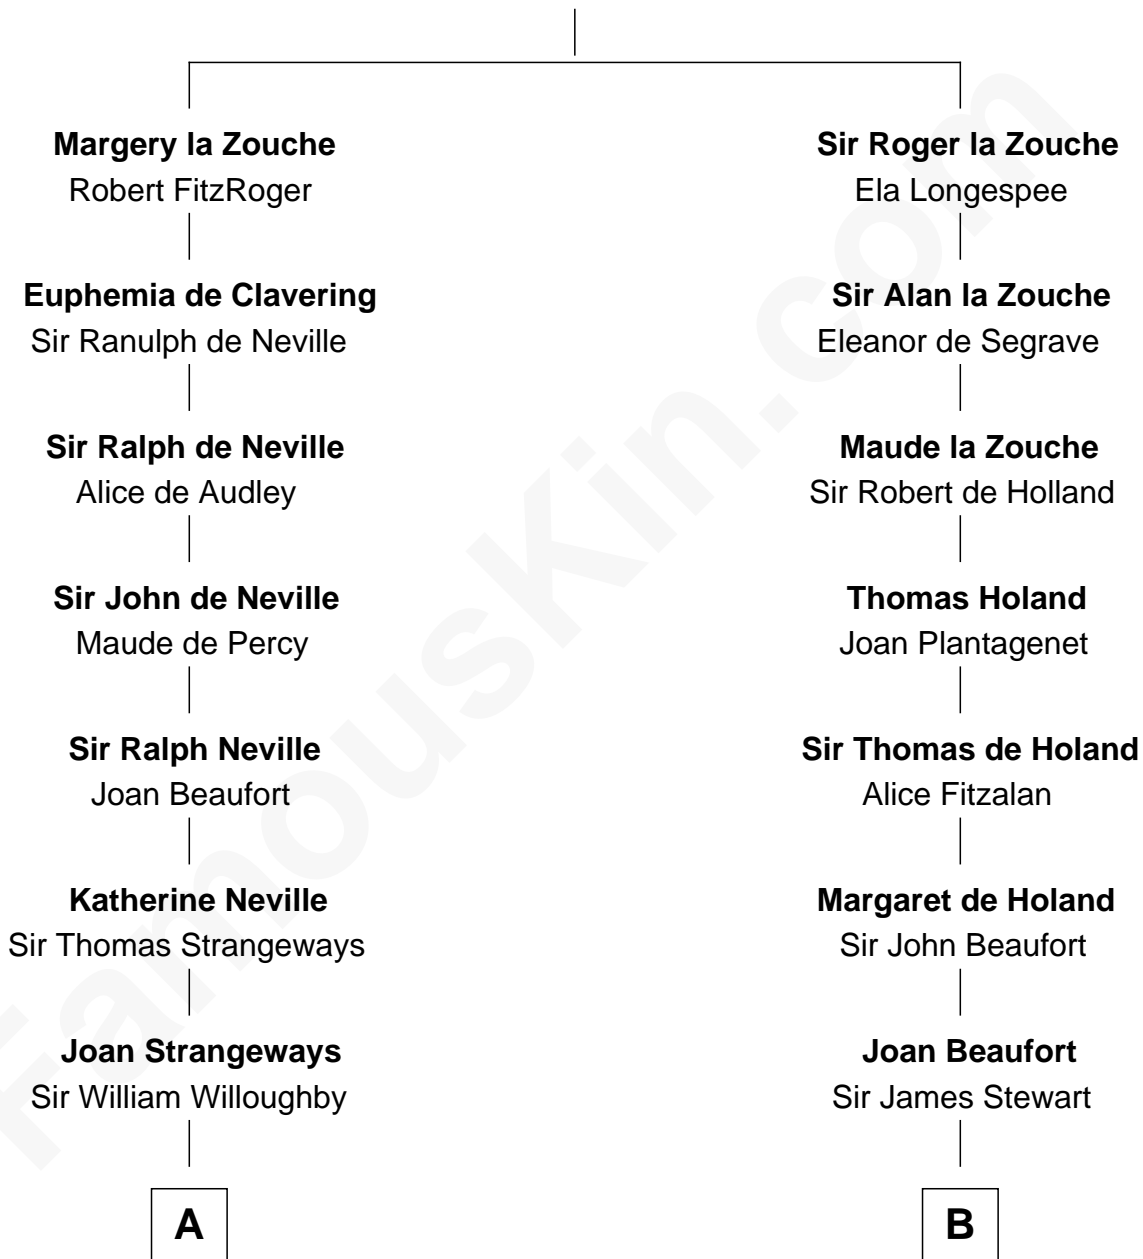

FamousKin.com Relationship Chart of

Dick Clark

Radio and TV Host

15th cousin 6 times removed of

Major John Pitcairn

British Commander at Battle of Lexington

Alan la Zouche

Ellen de Quincy

C

Julia H. Mudge

George Barnard

George Barnard

Jane Sophia Fuller

Charles Fuller Barnard

Anna May Aldridge

Julia Fuller Barnard