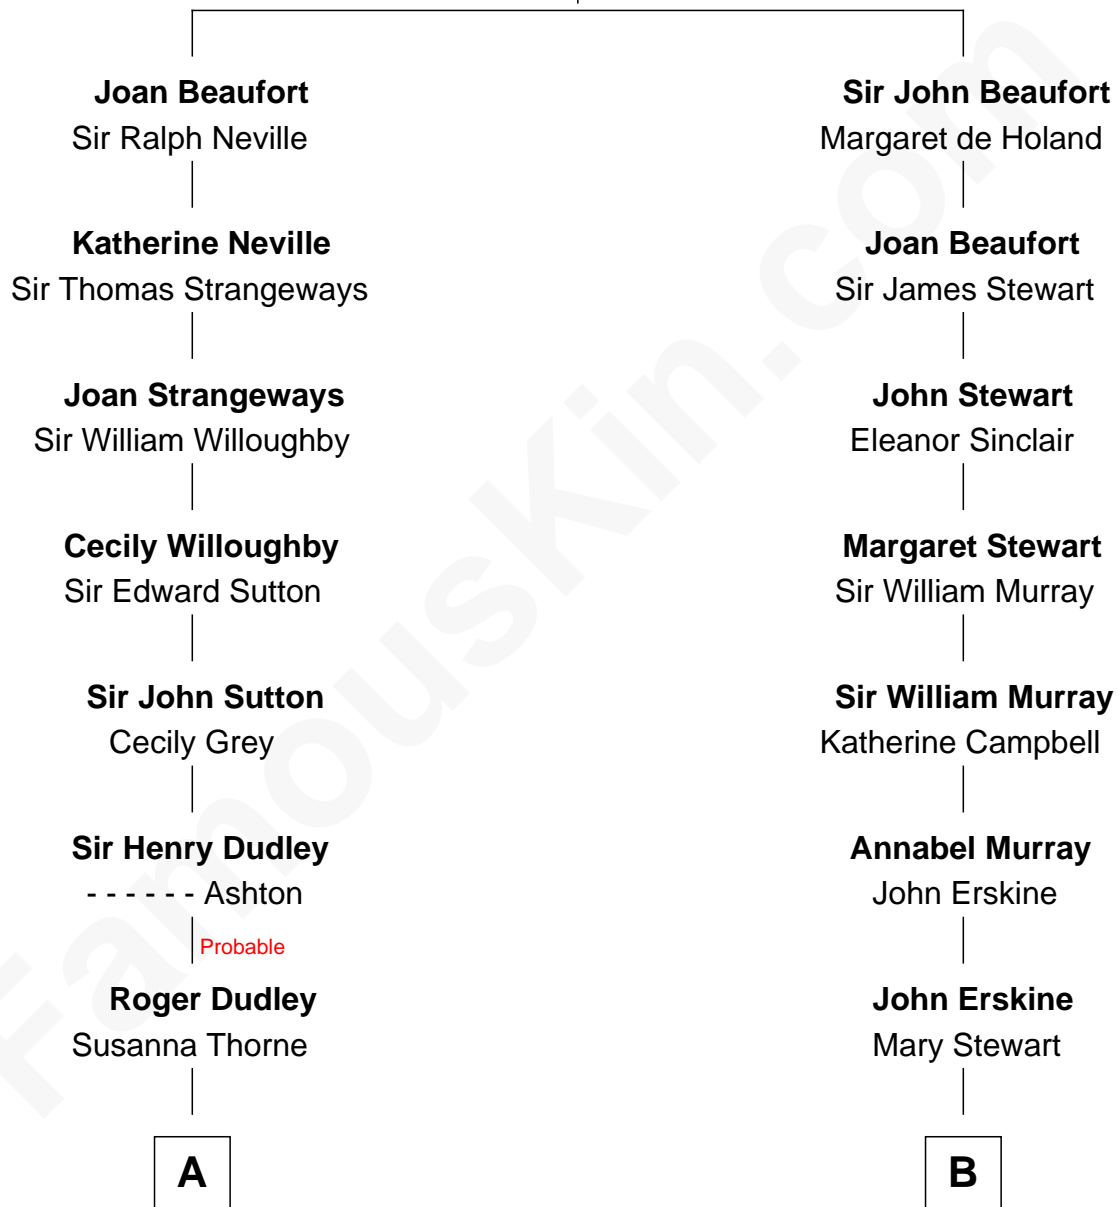

FamousKin.com Relationship Chart of

Dick Clark

Radio and TV Host

10th cousin 7 times removed of

Major John Pitcairn

British Commander at Battle of Lexington

John of Gaunt
Katherine Roet

Dick Clark photo by [Alan Light](#) (CC BY 2.0)