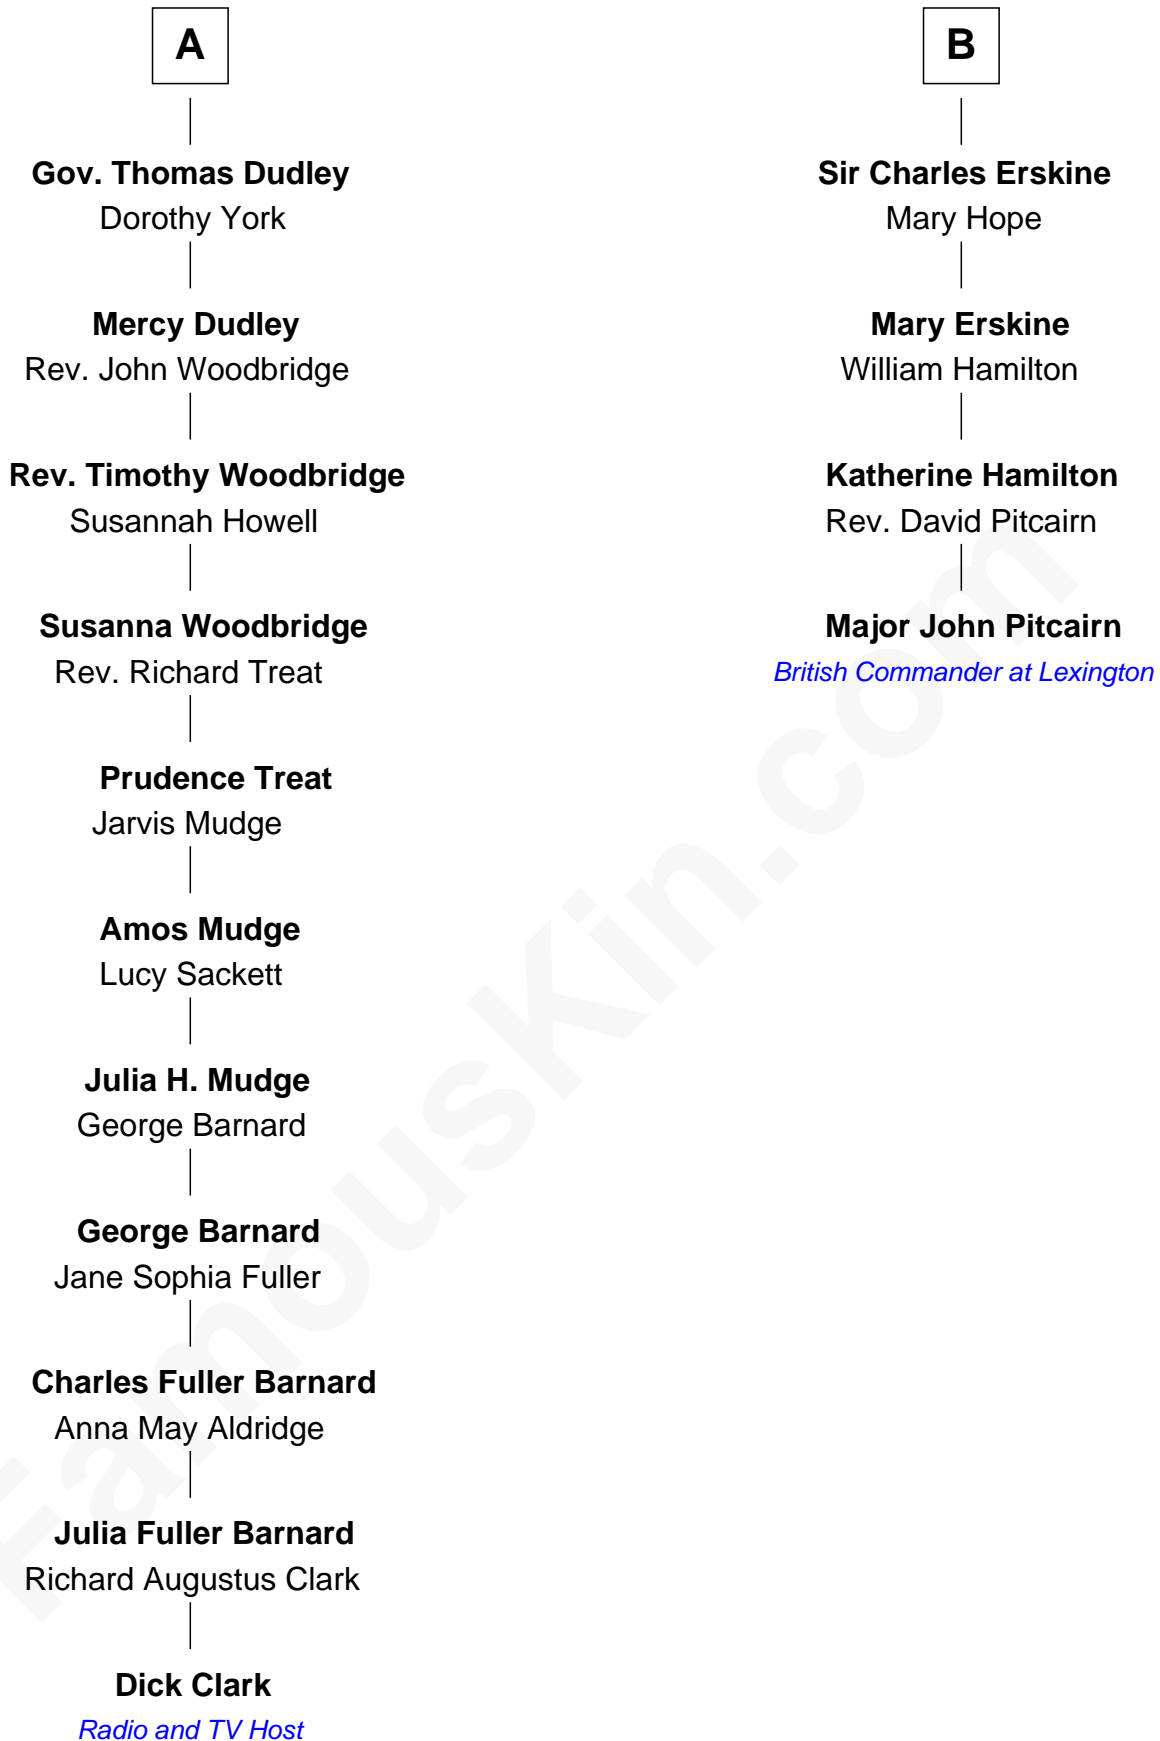

FamousKin.com Relationship Chart of

Dick Clark

Radio and TV Host

10th cousin 7 times removed of

Major John Pitcairn

British Commander at Battle of Lexington

John of Gaunt
Katherine Roet

Dick Clark photo by [Alan Light](#) (CC BY 2.0)