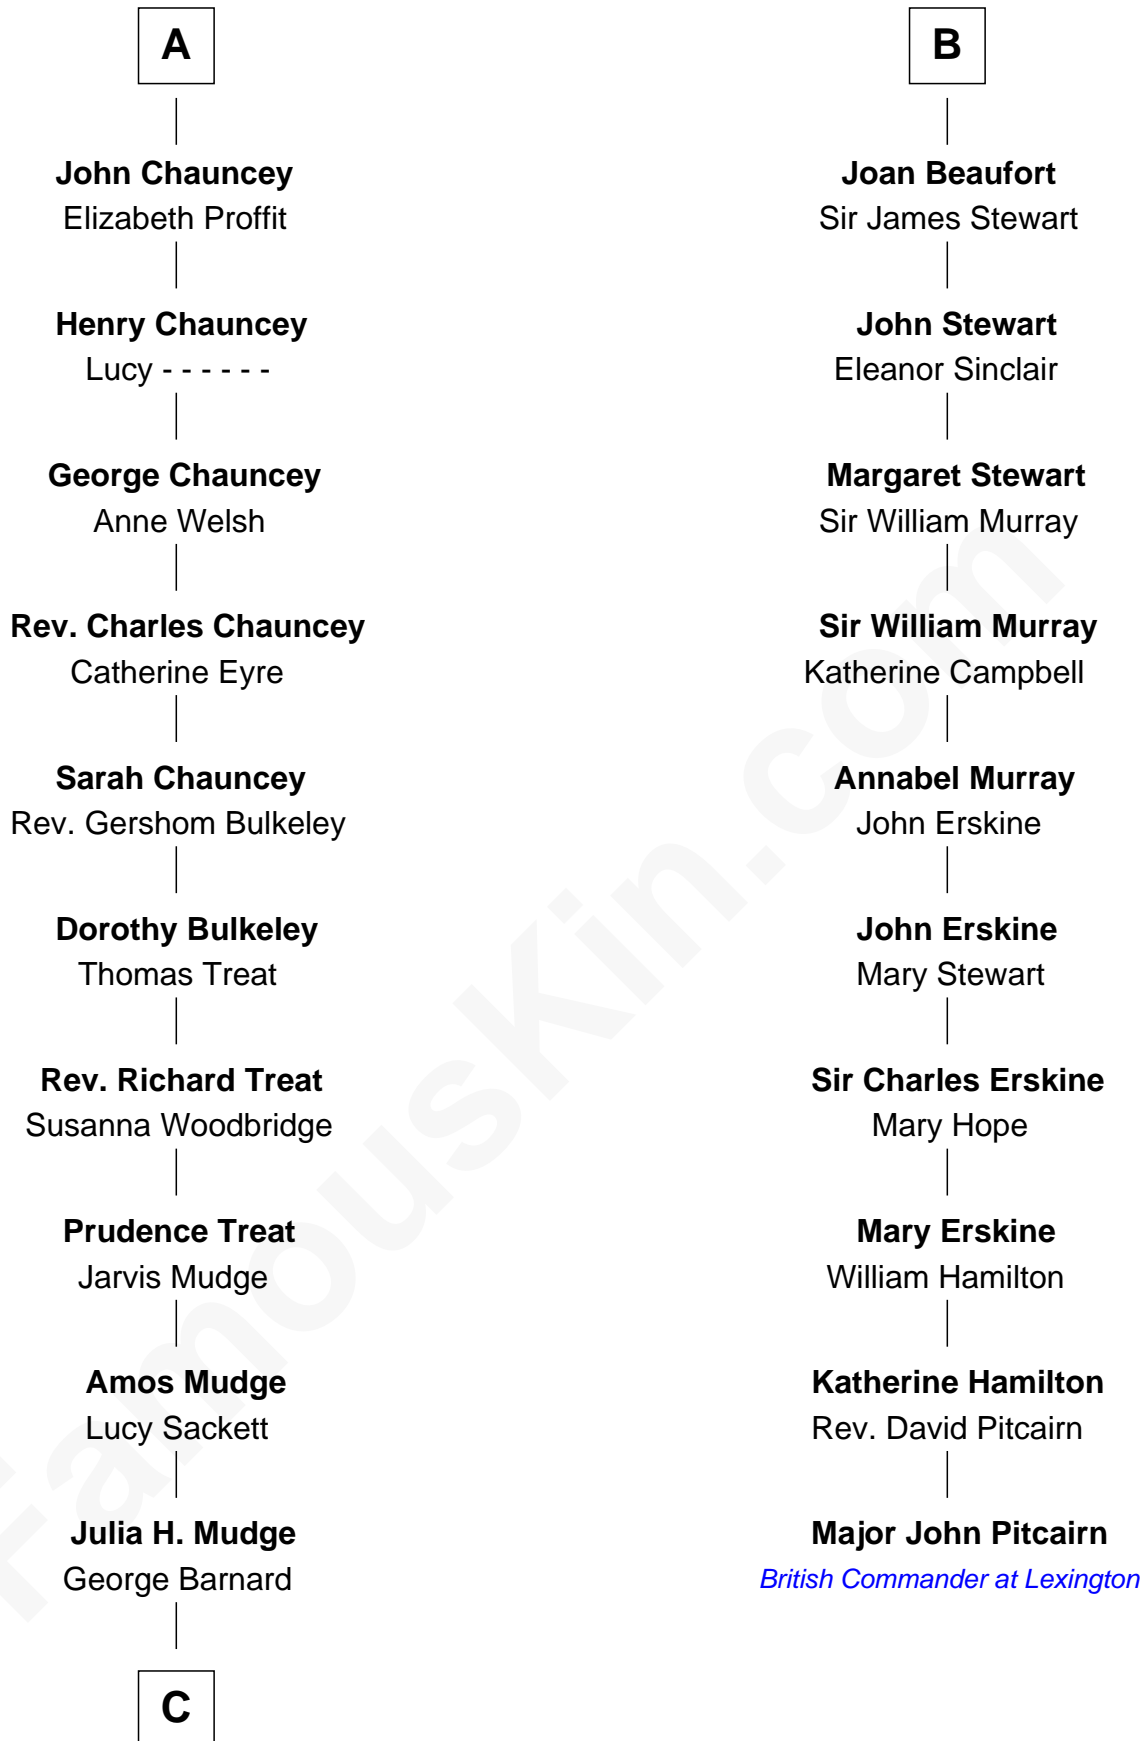

# FamousKin.com Relationship Chart of

**Dick Clark**

*Radio and TV Host*

16th cousin 4 times removed of

**Major John Pitcairn**

*British Commander at Battle of Lexington*

**C**

—  
**George Barnard**  
Jane Sophia Fuller

—  
**Charles Fuller Barnard**  
Anna May Aldridge

—  
**Julia Fuller Barnard**  
Richard Augustus Clark

—  
**Dick Clark**  
*Radio and TV Host*

FamousKin.com