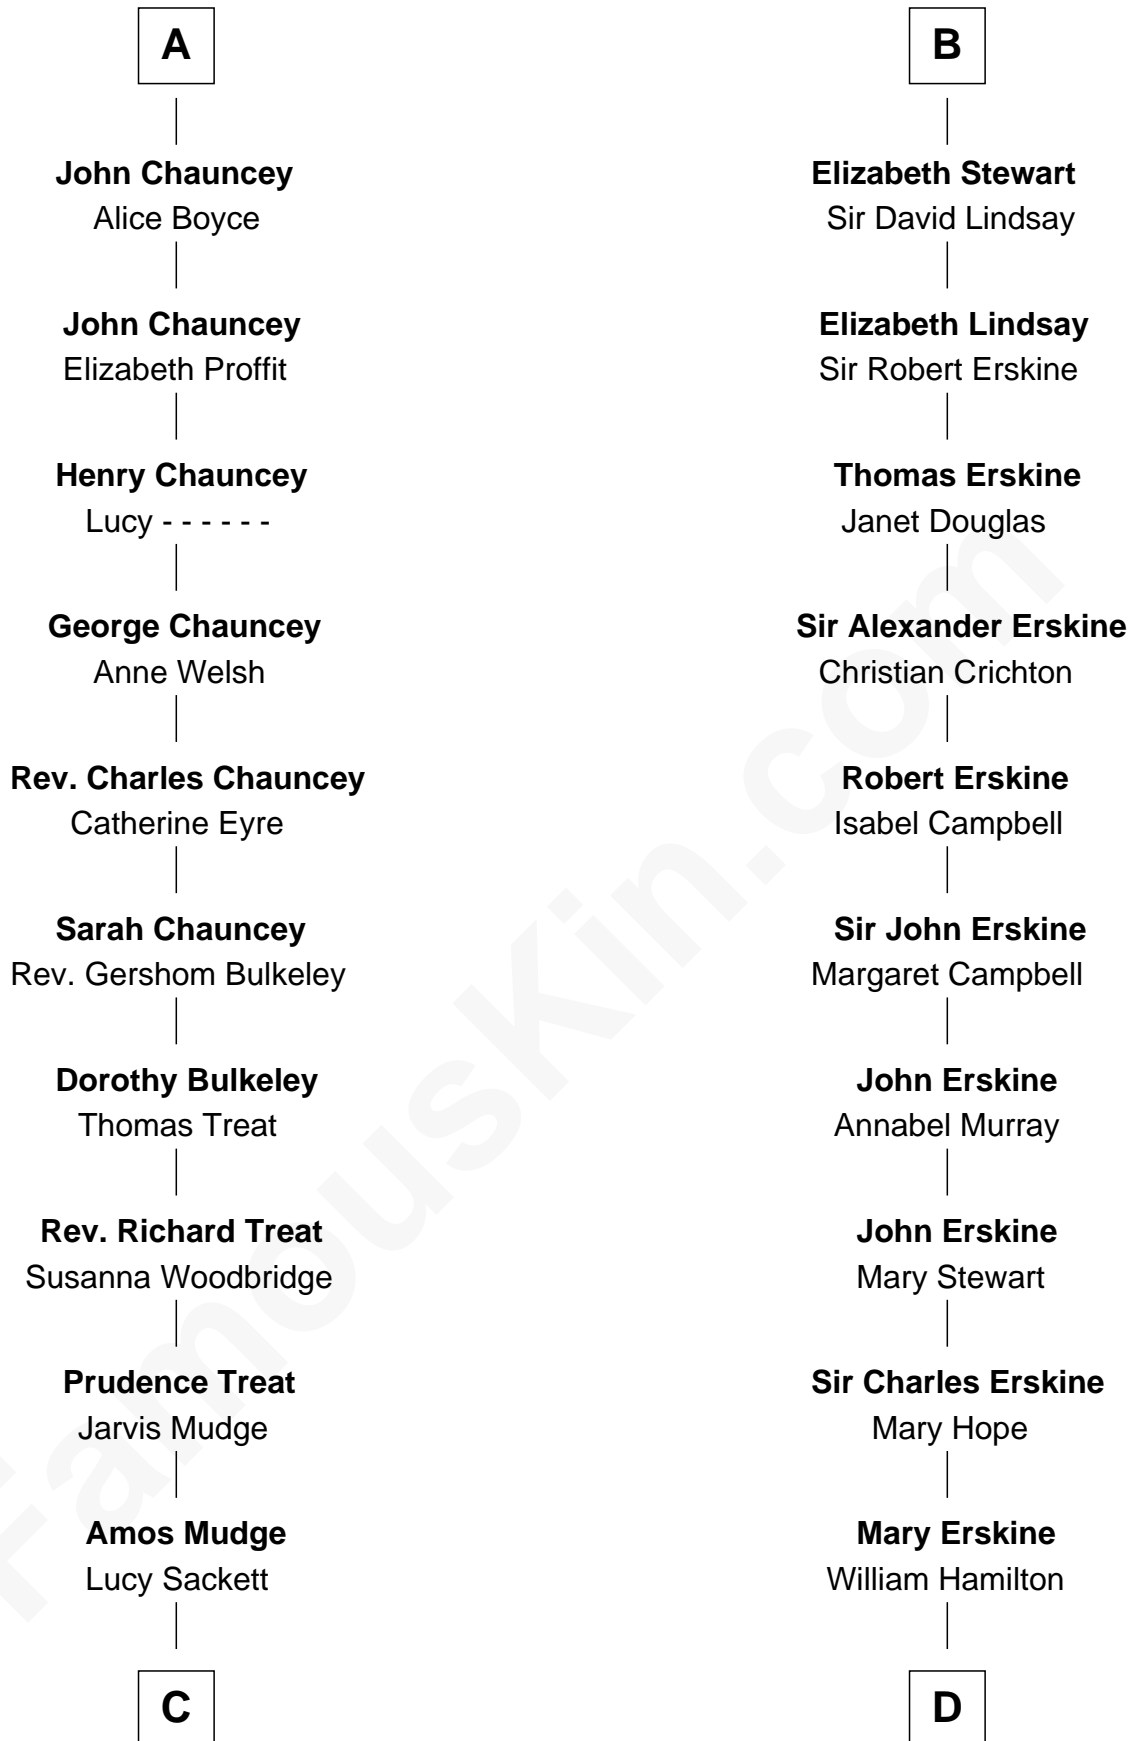

FamousKin.com Relationship Chart of

Dick Clark

Radio and TV Host

18th cousin 3 times removed of

Major John Pitcairn

British Commander at Battle of Lexington

C

Julia H. Mudge
George Barnard

George Barnard
Jane Sophia Fuller

Charles Fuller Barnard
Anna May Aldridge

Julia Fuller Barnard
Richard Augustus Clark

Dick Clark
Radio and TV Host

D

Katherine Hamilton
Rev. David Pitcairn

Major John Pitcairn
British Commander at Lexington