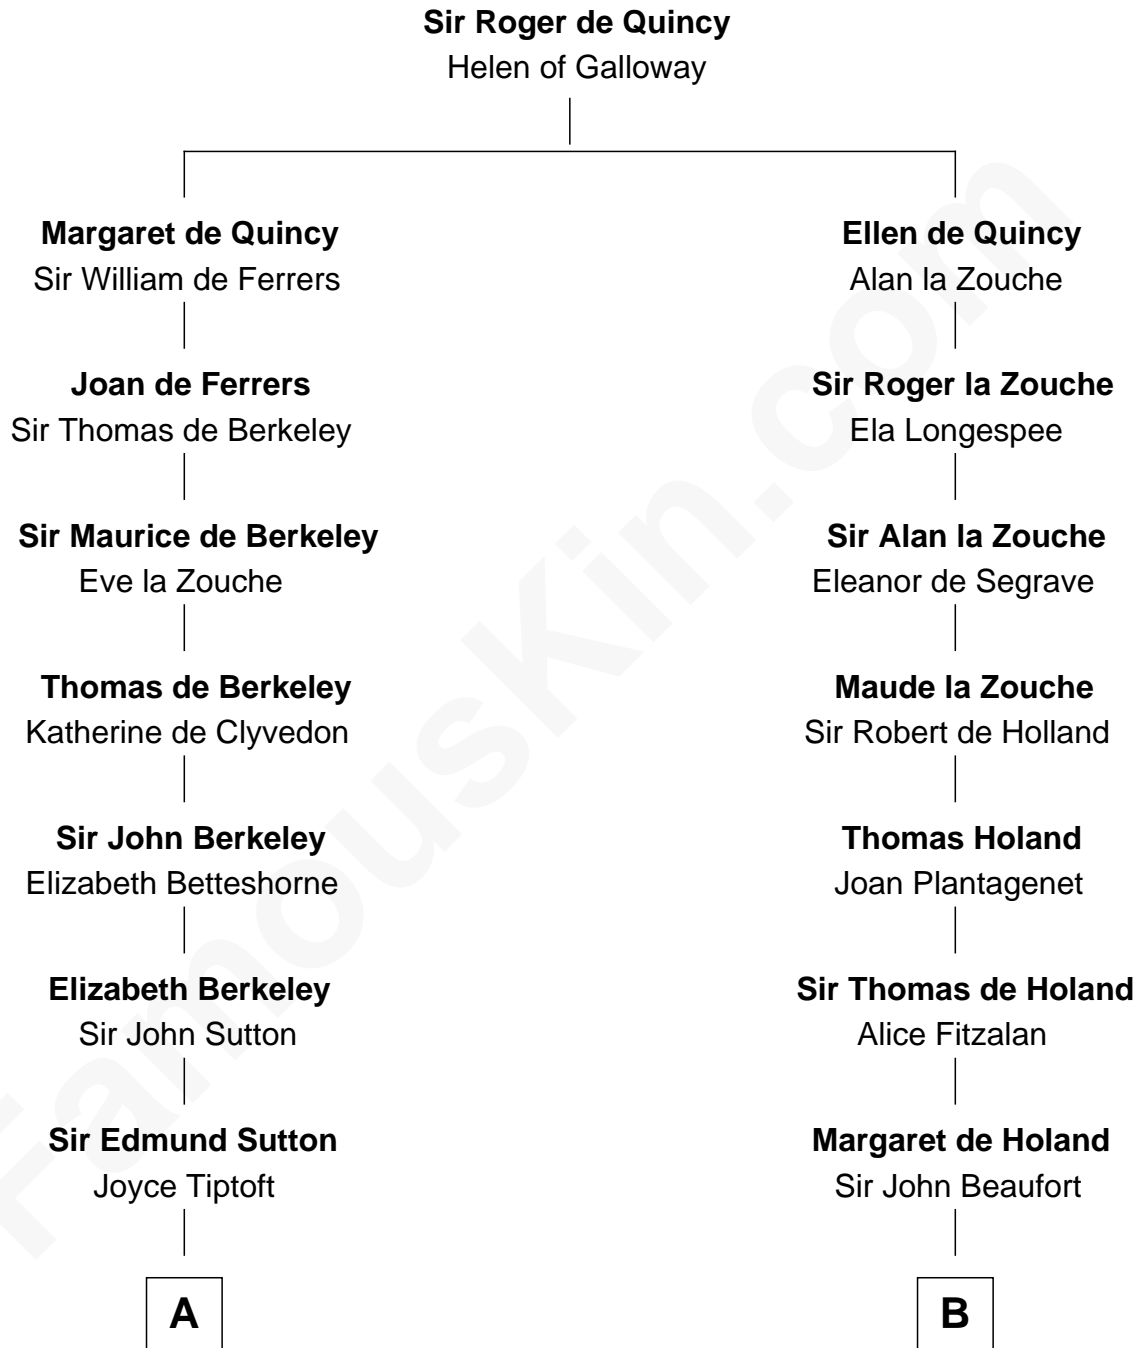

# FamousKin.com Relationship Chart of

**Dick Clark**

*Radio and TV Host*

16th cousin 5 times removed of

**Major John Pitcairn**

*British Commander at Battle of Lexington*

**C**

—  
**Julia H. Mudge**

George Barnard

—  
**George Barnard**

Jane Sophia Fuller

—  
**Charles Fuller Barnard**

Anna May Aldridge

—  
**Julia Fuller Barnard**

Richard Augustus Clark

—  
**Dick Clark**