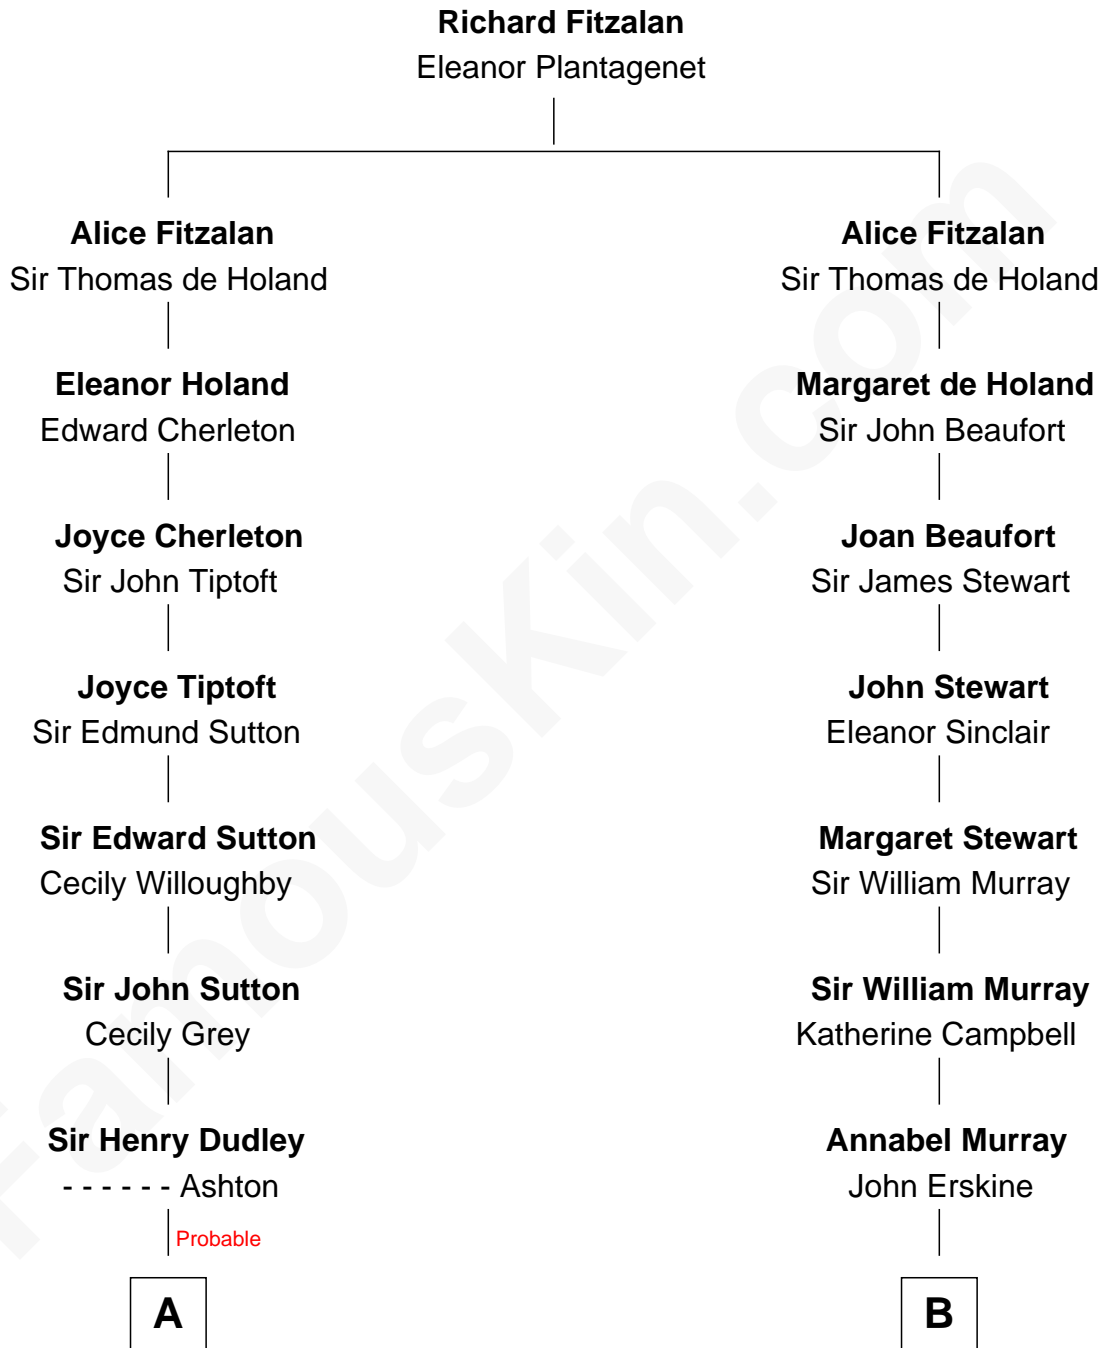

# FamousKin.com Relationship Chart of

**Dick Clark**

*Radio and TV Host*

11th cousin 7 times removed of

**Major John Pitcairn**

*British Commander at Battle of Lexington*

**C**

—  
**Julia Fuller Barnard**  
Richard Augustus Clark