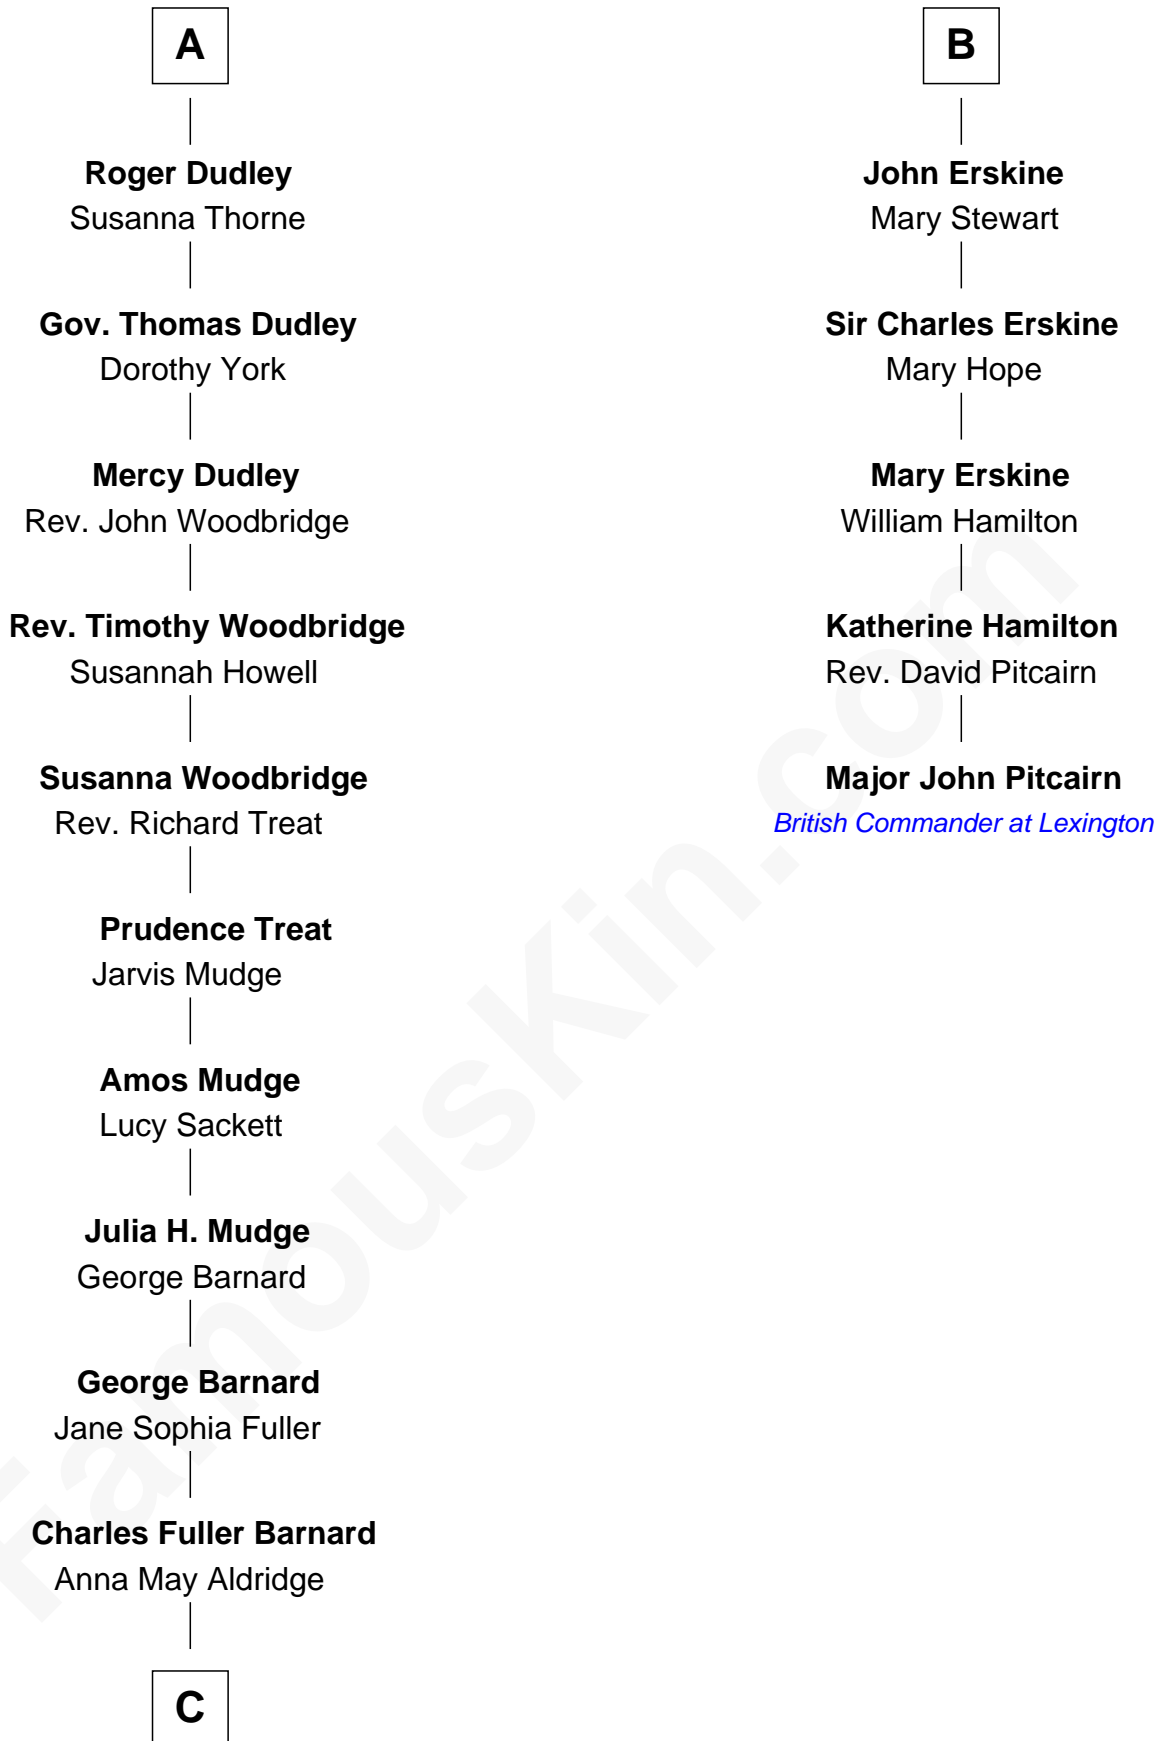

# FamousKin.com Relationship Chart of

**Dick Clark**

*Radio and TV Host*

11th cousin 7 times removed of

**Major John Pitcairn**

*British Commander at Battle of Lexington*

**C**

—  
**Julia Fuller Barnard**  
Richard Augustus Clark

—  
**Dick Clark**  
*Radio and TV Host*

FamousKin.com