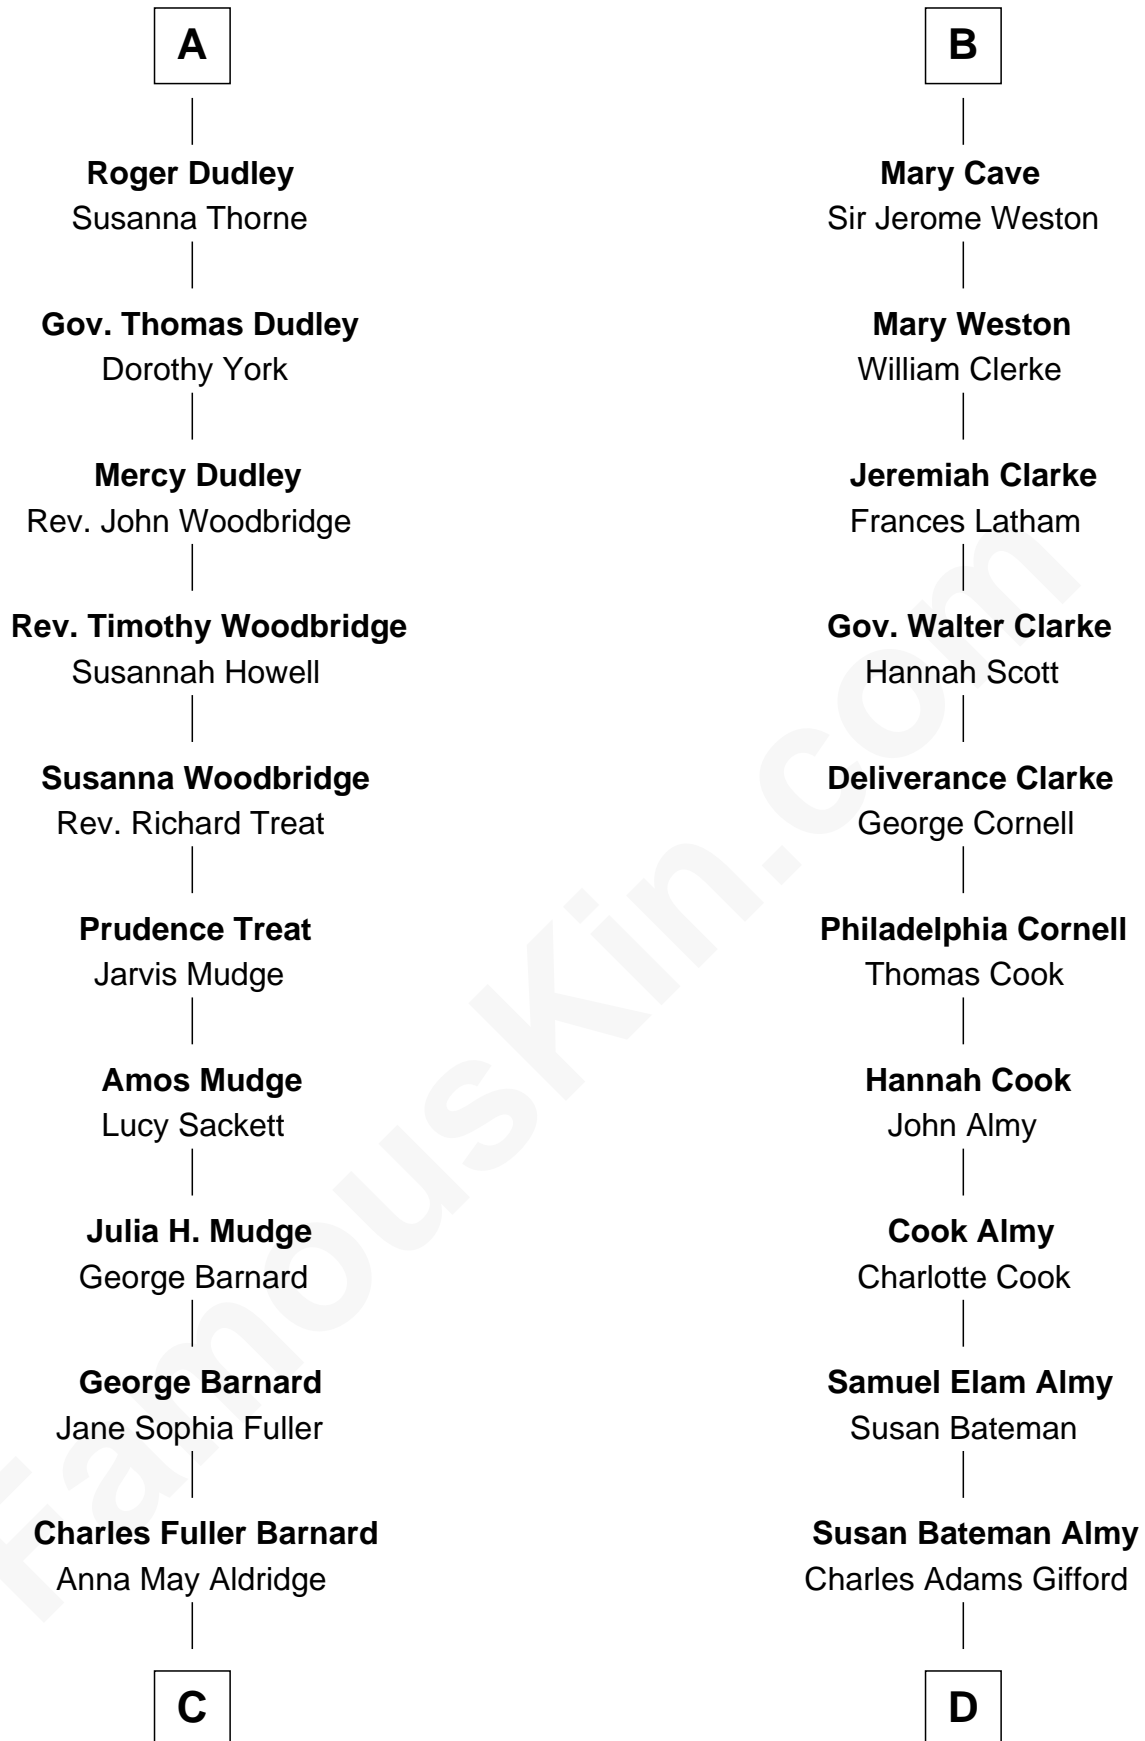

FamousKin.com Relationship Chart of

Dick Clark

Radio and TV Host

18th cousin 1 time removed of

Marilyn Monroe

Actress, Model, and Singer

Sir Reynold de Grey

Eleanor le Strange

Sir Reynold Grey

Margaret de Ros

Margaret Grey

Sir William Bonville

William Bonville

Elizabeth Harington

William Bonville

Katherine Neville

Elizabeth Boteler

Thomas Lovett

Thomas Lovett

Anne Danvers

Elizabeth Lovett

Anthony Cave

B

C

Julia Fuller Barnard
Richard Augustus Clark

Dick Clark
Radio and TV Host

D

Frederick Almy Gifford
Elizabeth Easton Tennant

Charles Stanley Gifford
Gladys Pearl Monroe

Marilyn Monroe
Actress, Model, and Singer