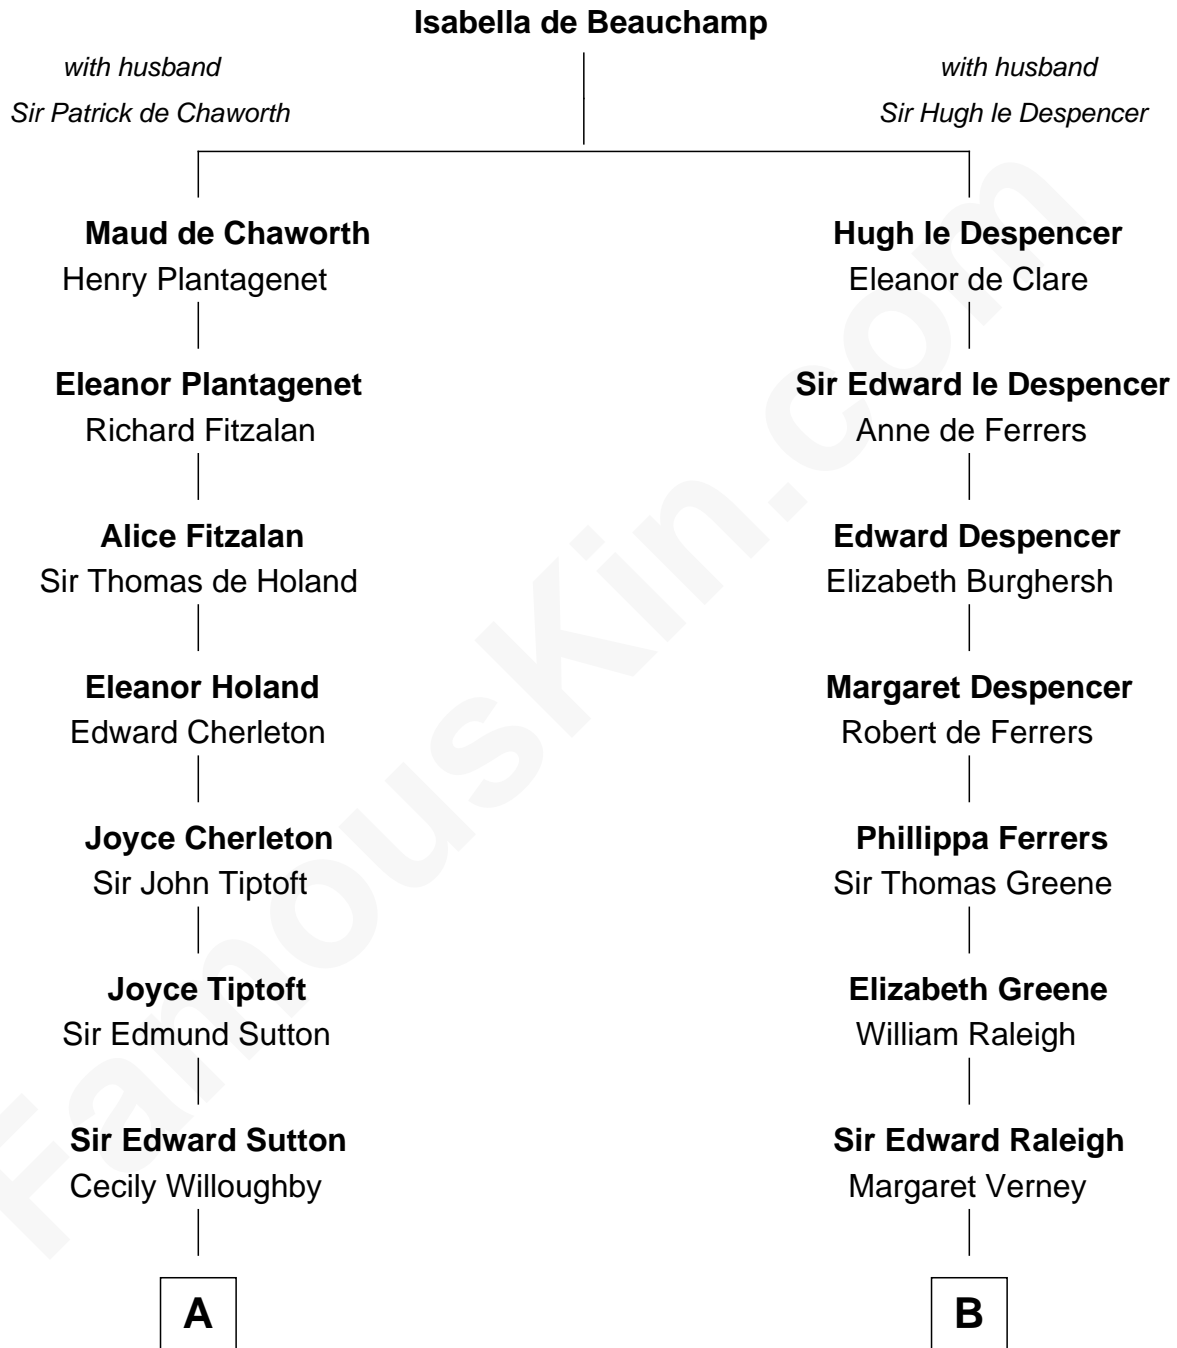

FamousKin.com Relationship Chart of

Dick Clark

Radio and TV Host

20th cousin 1 time removed of

Marilyn Monroe

Actress, Model, and Singer

C

George Barnard
Jane Sophia Fuller

Charles Fuller Barnard
Anna May Aldridge

Julia Fuller Barnard
Richard Augustus Clark

Dick Clark
Radio and TV Host

D

Samuel Elam Almy
Susan Bateman

Susan Bateman Almy
Charles Adams Gifford

Frederick Almy Gifford
Elizabeth Easton Tennant

Charles Stanley Gifford
Gladys Pearl Monroe

Marilyn Monroe
Actress, Model, and Singer