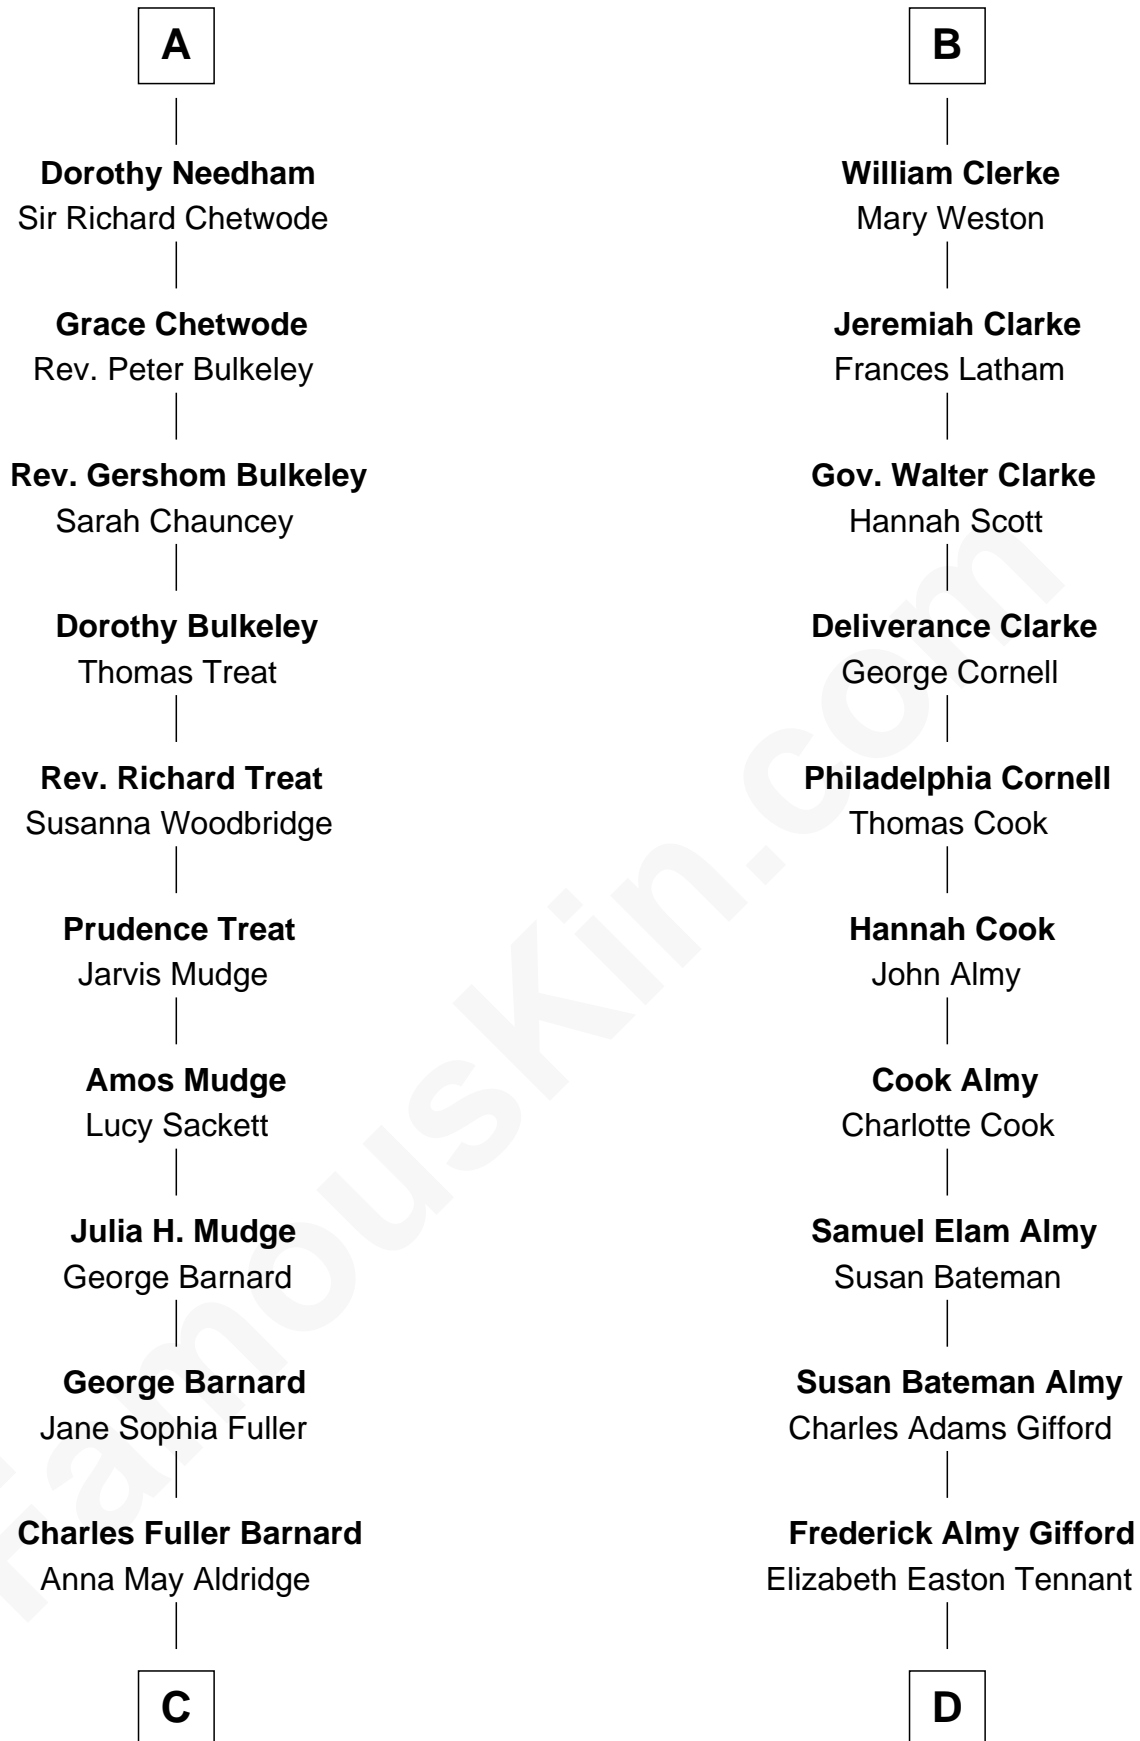

FamousKin.com Relationship Chart of

Dick Clark

Radio and TV Host

18th cousin of

Marilyn Monroe

Actress, Model, and Singer

John de Welles

Maud de Roos

C

Julia Fuller Barnard
Richard Augustus Clark

Dick Clark
Radio and TV Host

D

Charles Stanley Gifford
Gladys Pearl Monroe

Marilyn Monroe
Actress, Model, and Singer

FamousKin.com