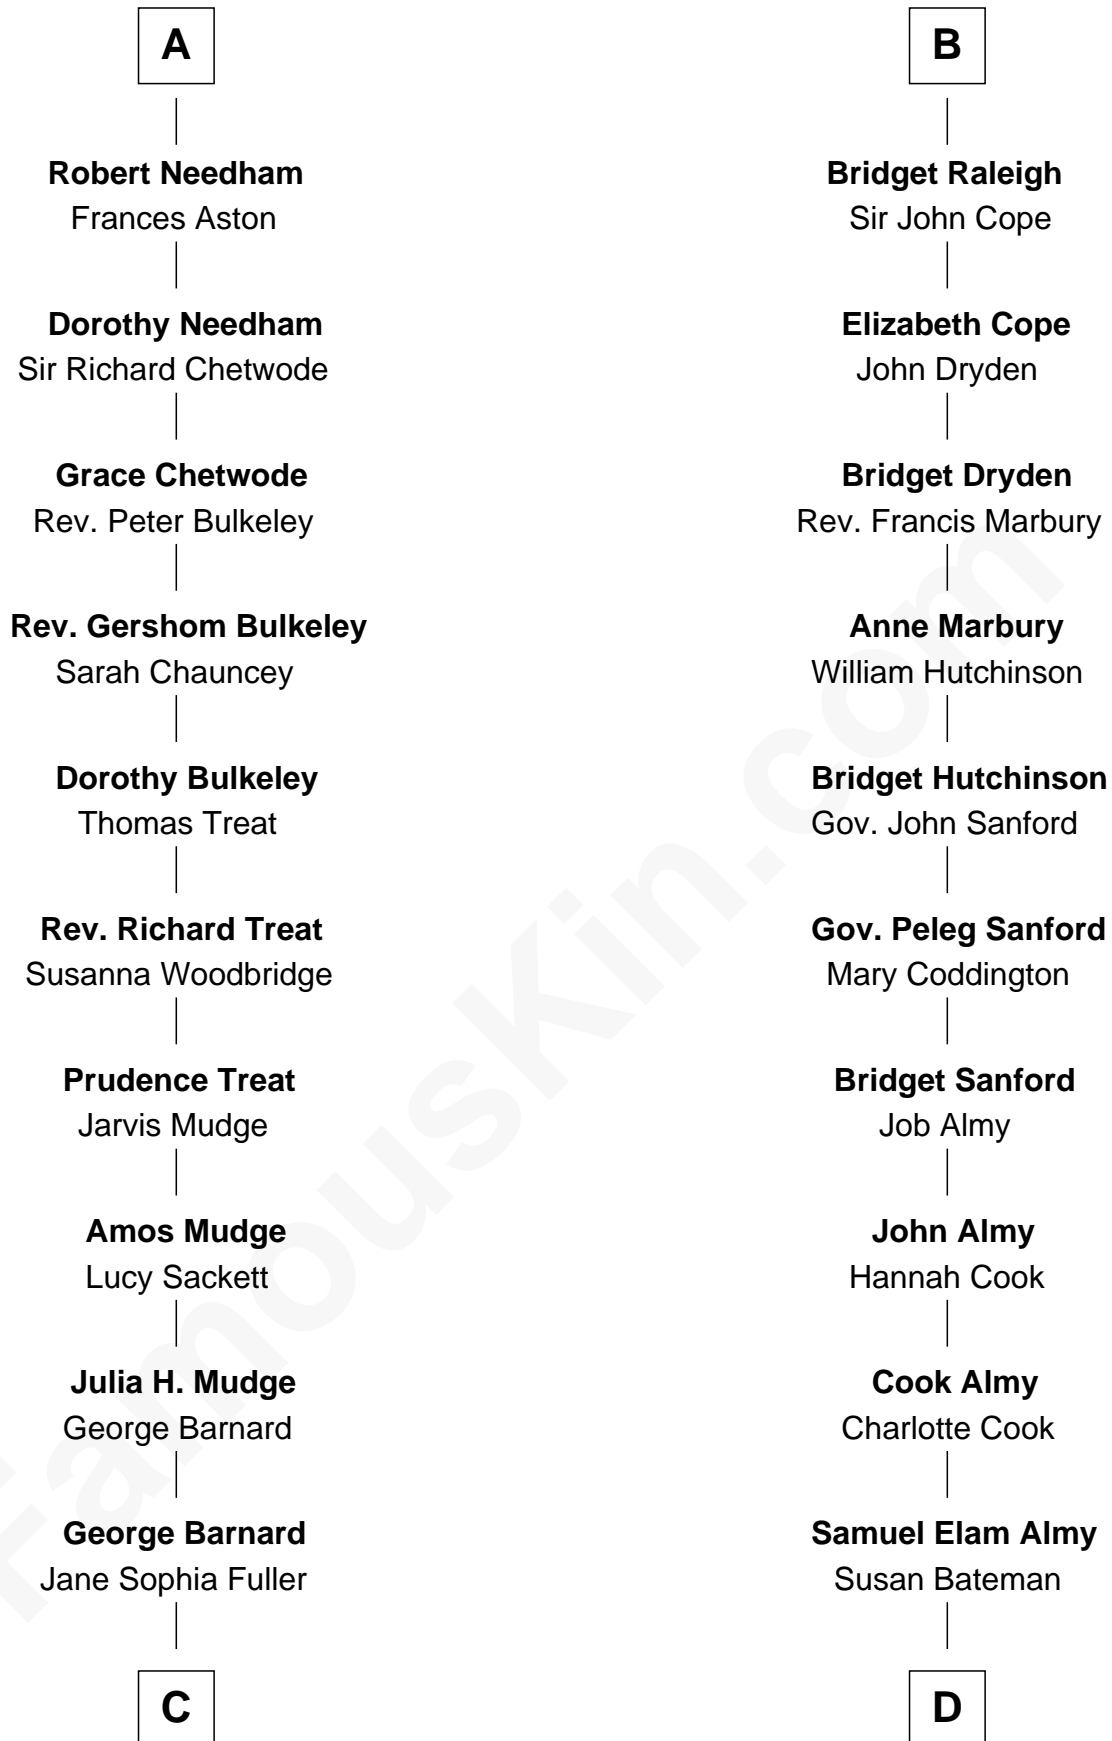

# FamousKin.com Relationship Chart of

**Dick Clark**

*Radio and TV Host*

19th cousin 1 time removed of

**Marilyn Monroe**

*Actress, Model, and Singer*

**Sir James le Boteler**

Eleanor de Bohun

**C**

**Charles Fuller Barnard**

Anna May Aldridge

**Julia Fuller Barnard**

Richard Augustus Clark

**Dick Clark**

*Radio and TV Host*

**D**

**Susan Bateman Almy**

Charles Adams Gifford

**Frederick Almy Gifford**

Elizabeth Easton Tennant

**Charles Stanley Gifford**

Gladys Pearl Monroe

**Marilyn Monroe**

*Actress, Model, and Singer*