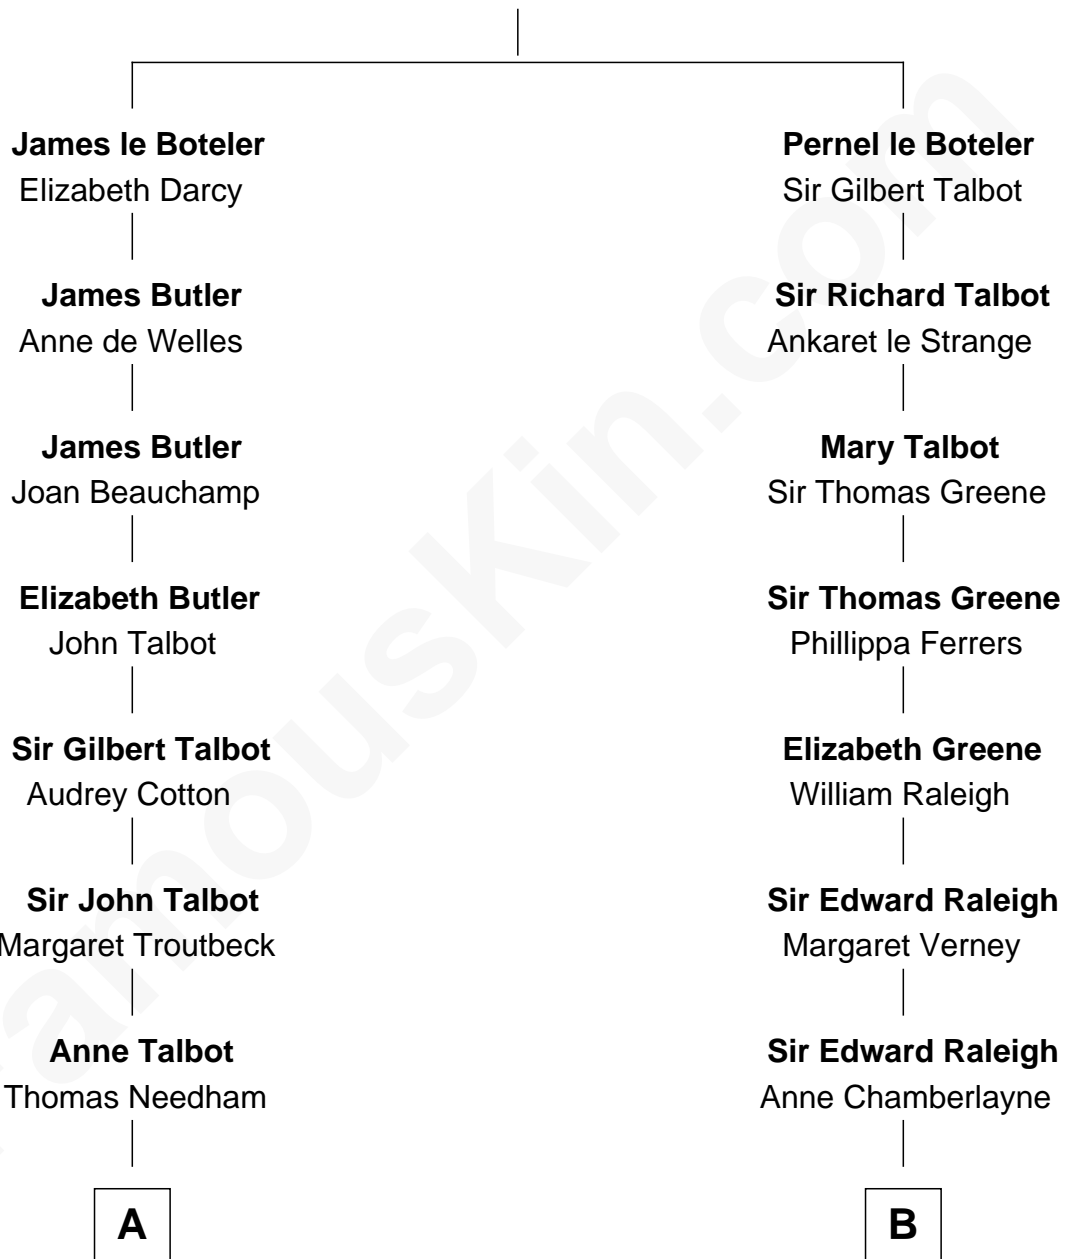

# FamousKin.com Relationship Chart of

**Dick Clark**

*Radio and TV Host*

19th cousin 1 time removed of

**Marilyn Monroe**

*Actress, Model, and Singer*

**Sir James le Boteler**

Eleanor de Bohun

**C**

**Charles Fuller Barnard**

Anna May Aldridge

**Julia Fuller Barnard**

Richard Augustus Clark

**Dick Clark**

*Radio and TV Host*

**D**

**Susan Bateman Almy**

Charles Adams Gifford

**Frederick Almy Gifford**

Elizabeth Easton Tennant

**Charles Stanley Gifford**

Gladys Pearl Monroe

**Marilyn Monroe**

*Actress, Model, and Singer*