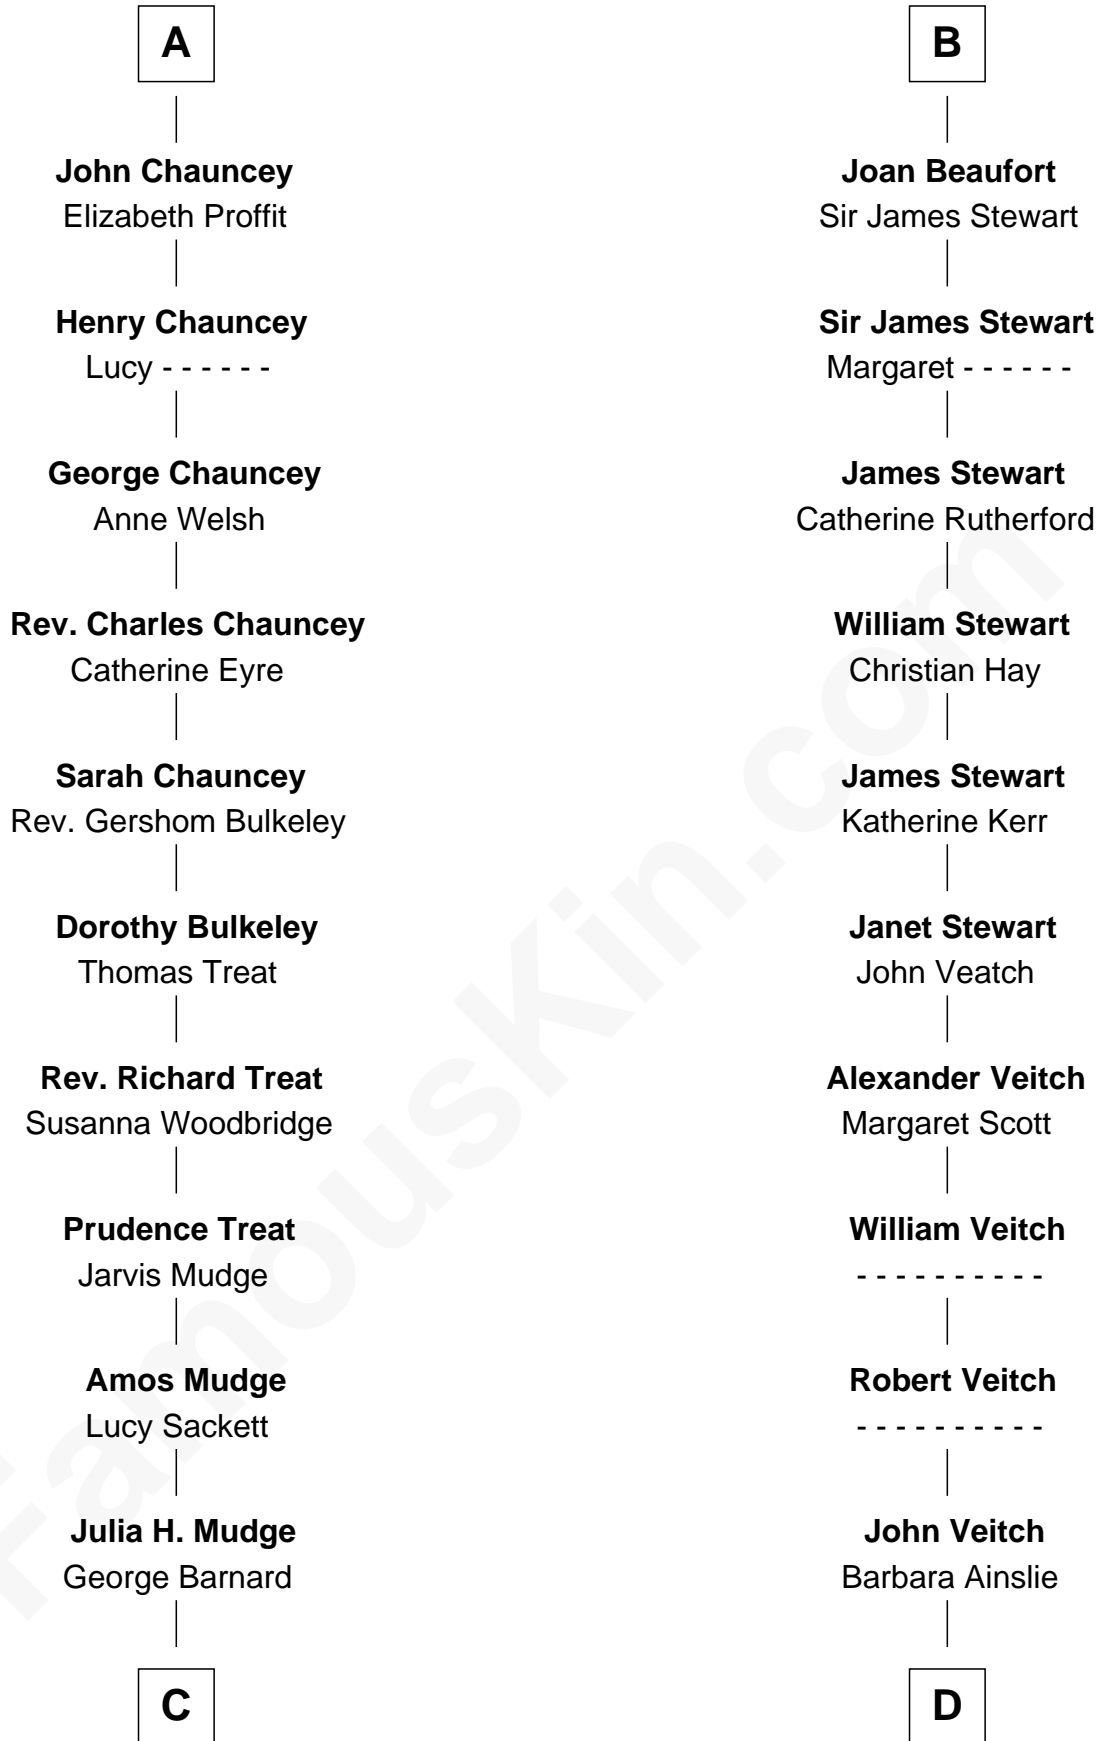

FamousKin.com Relationship Chart of

Dick Clark

Radio and TV Host

20th cousin of

Noel Coward

Playwright, Actor, and Songwriter

C

George Barnard
Jane Sophia Fuller

Charles Fuller Barnard
Anna May Aldridge

Julia Fuller Barnard
Richard Augustus Clark

Dick Clark
Radio and TV Host

D

Henry Veitch
Margaret Harrison

Henry Gordon Veitch
Mary Kathleen Synch

Violet Agnes Veitch
Arthur Sabin Coward