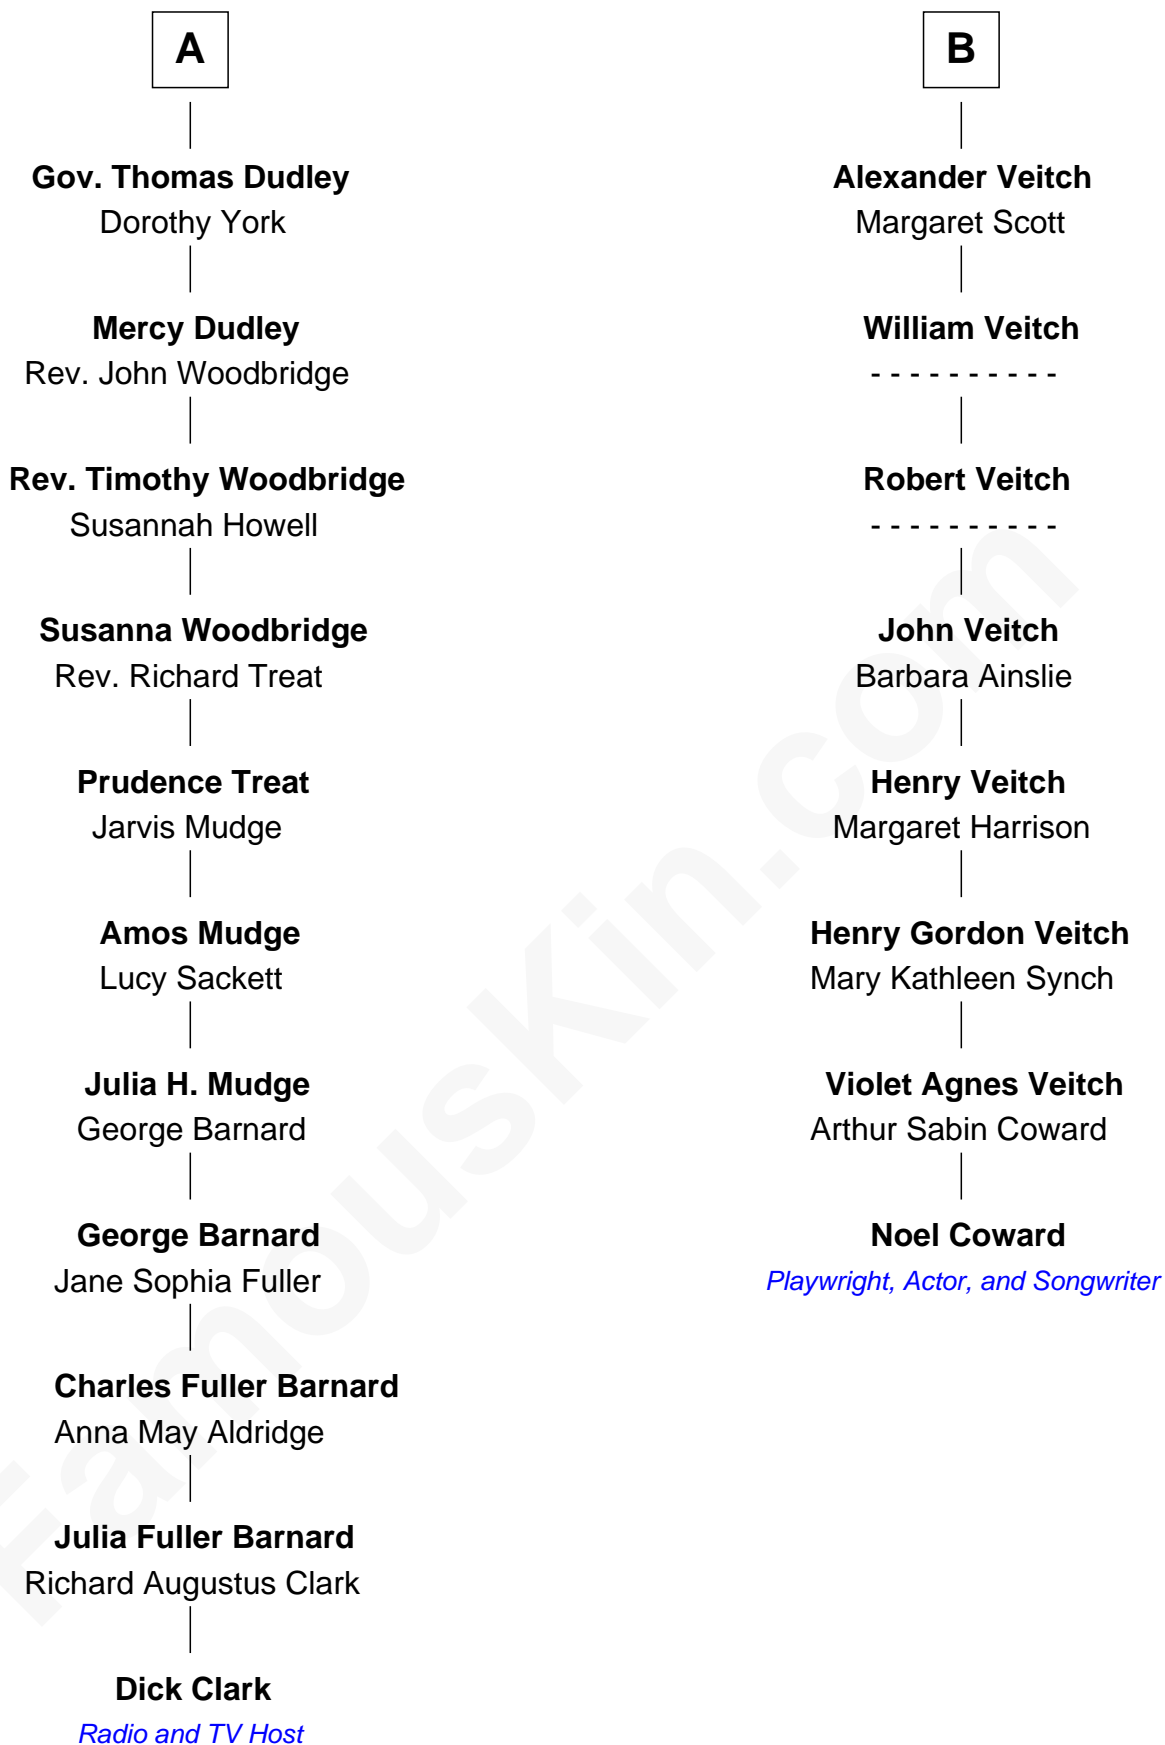

# FamousKin.com Relationship Chart of

**Dick Clark**

*Radio and TV Host*

14th cousin 3 times removed of

**Noel Coward**

*Playwright, Actor, and Songwriter*

**Sir Thomas de Holand**

Alice Fitzalan

Dick Clark photo by [Alan Light](#) (CC BY 2.0)