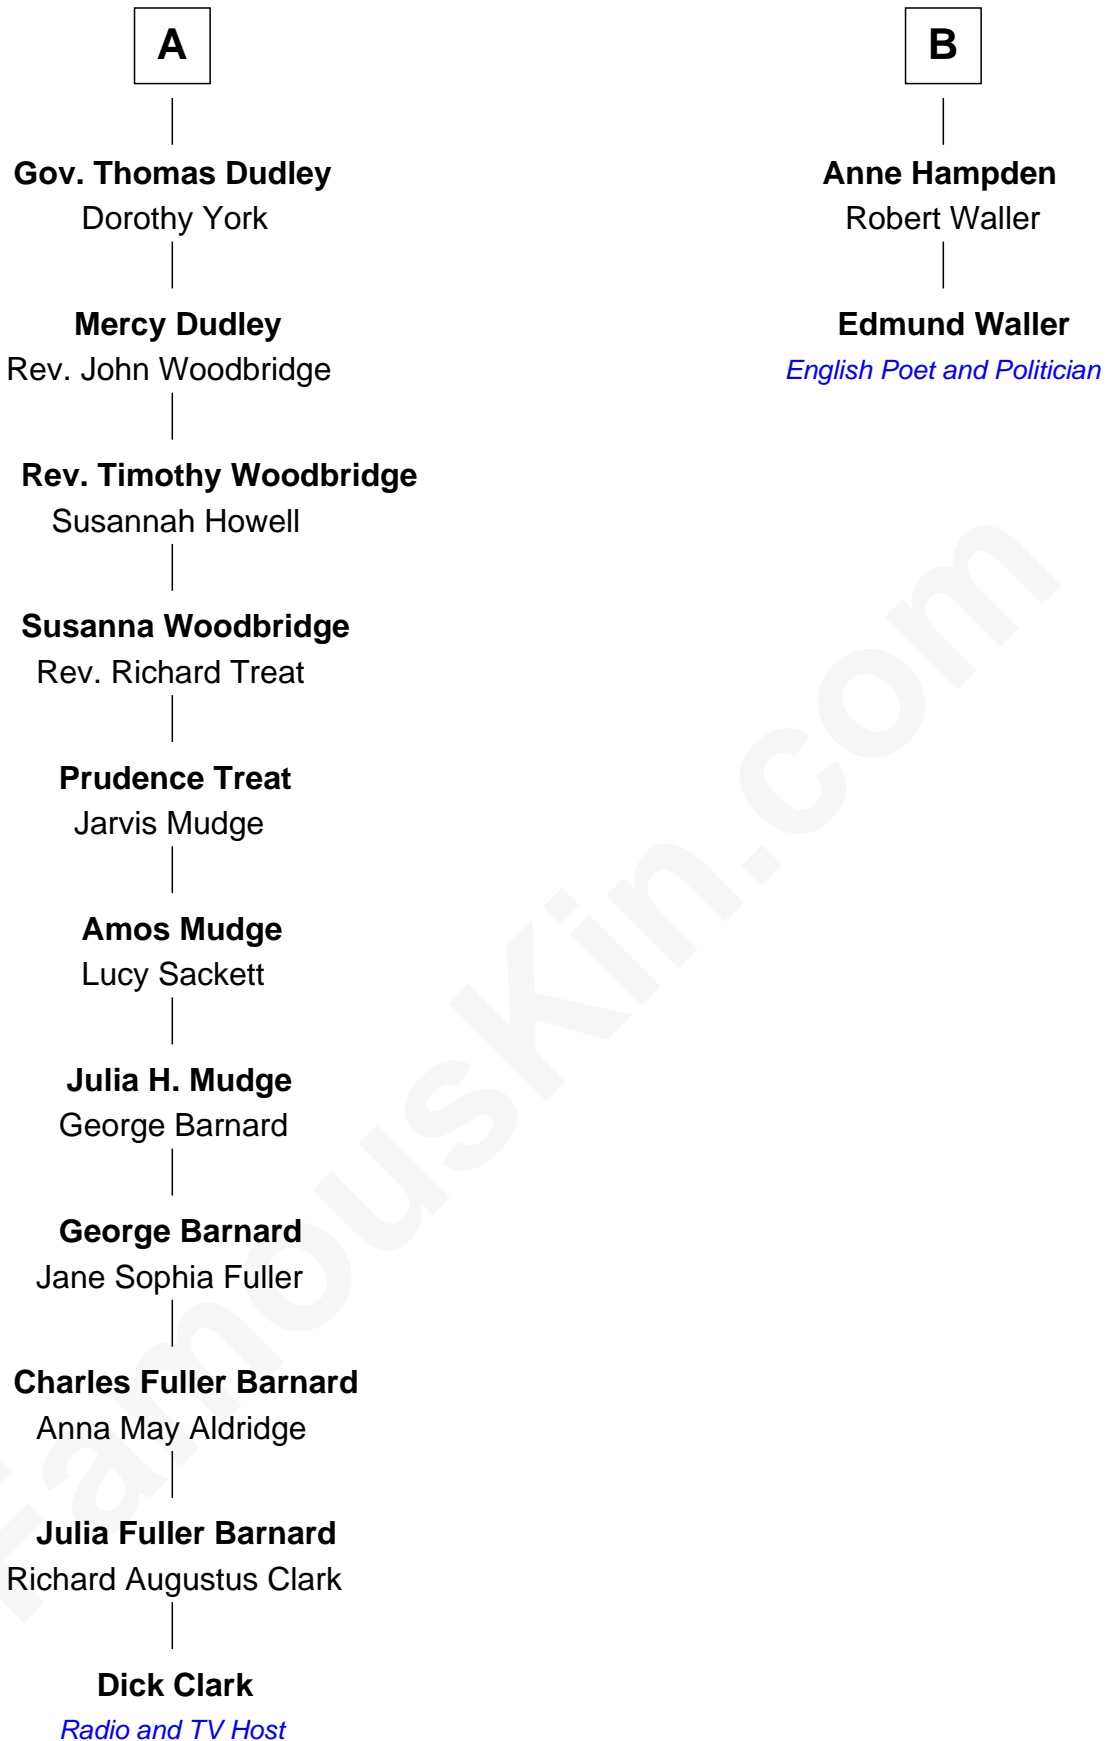

FamousKin.com Relationship Chart of

Dick Clark

Radio and TV Host

8th cousin 9 times removed of

Edmund Waller

English Poet and Politician

Sir Walter Blount

Sancha de Ayala

Sir Thomas Blount

Margaret de Gresley

Sanchia Blount

Edward Langford

Alice Langford

John Stradling

Anne Stradling

Sir John Danvers

Anne Danvers

Thomas Lovett

Elizabeth Lovett

Anthony Cave

Anne Cave

Griffith Hampden

B

Dick Clark photo by [Alan Light](#) (CC BY 2.0)