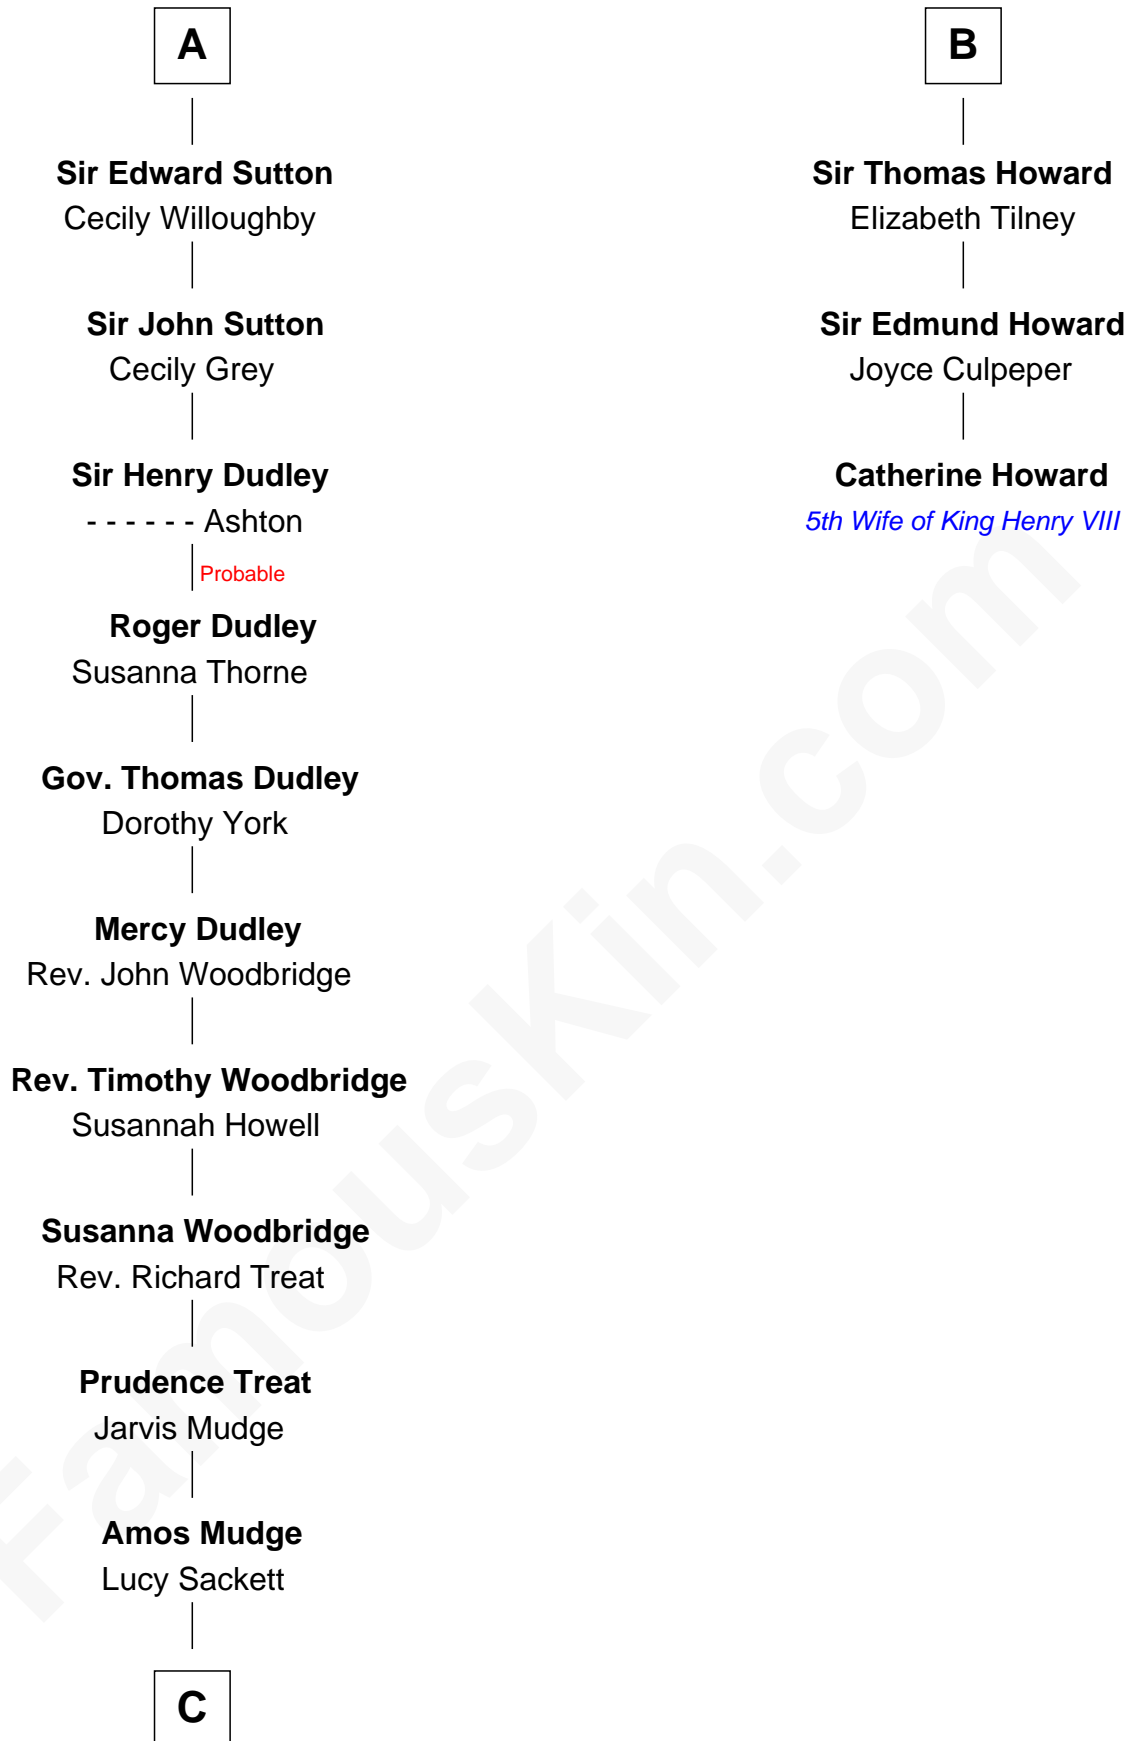

# FamousKin.com Relationship Chart of

**Dick Clark**

*Radio and TV Host*

9th cousin 12 times removed of

**Catherine Howard**

*5th Wife of King Henry VIII*

**C**

—  
**Julia H. Mudge**

George Barnard

—  
**George Barnard**

Jane Sophia Fuller

—  
**Charles Fuller Barnard**

Anna May Aldridge

—  
**Julia Fuller Barnard**

Richard Augustus Clark

—  
**Dick Clark**