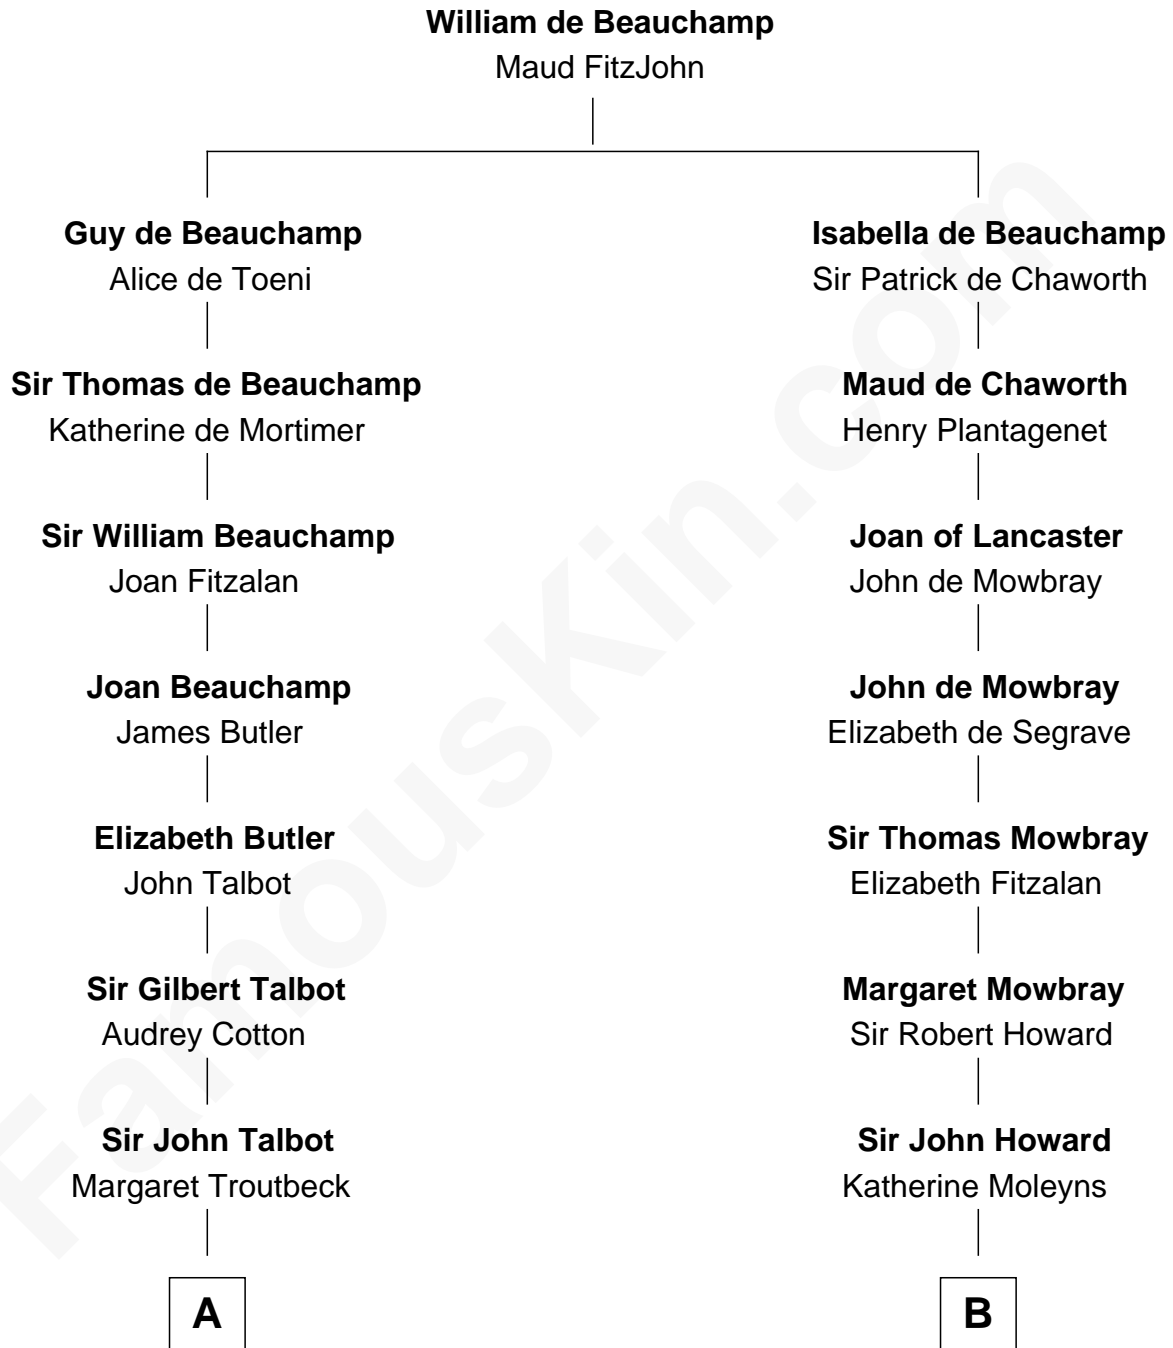

# FamousKin.com Relationship Chart of

**Dick Clark**

*Radio and TV Host*

9th cousin 11 times removed of

**Catherine Howard**

*5th Wife of King Henry VIII*

**C**

—  
**George Barnard**  
Jane Sophia Fuller

—  
**Charles Fuller Barnard**  
Anna May Aldridge

—  
**Julia Fuller Barnard**  
Richard Augustus Clark

—  
**Dick Clark**  
*Radio and TV Host*

FamousKin.com