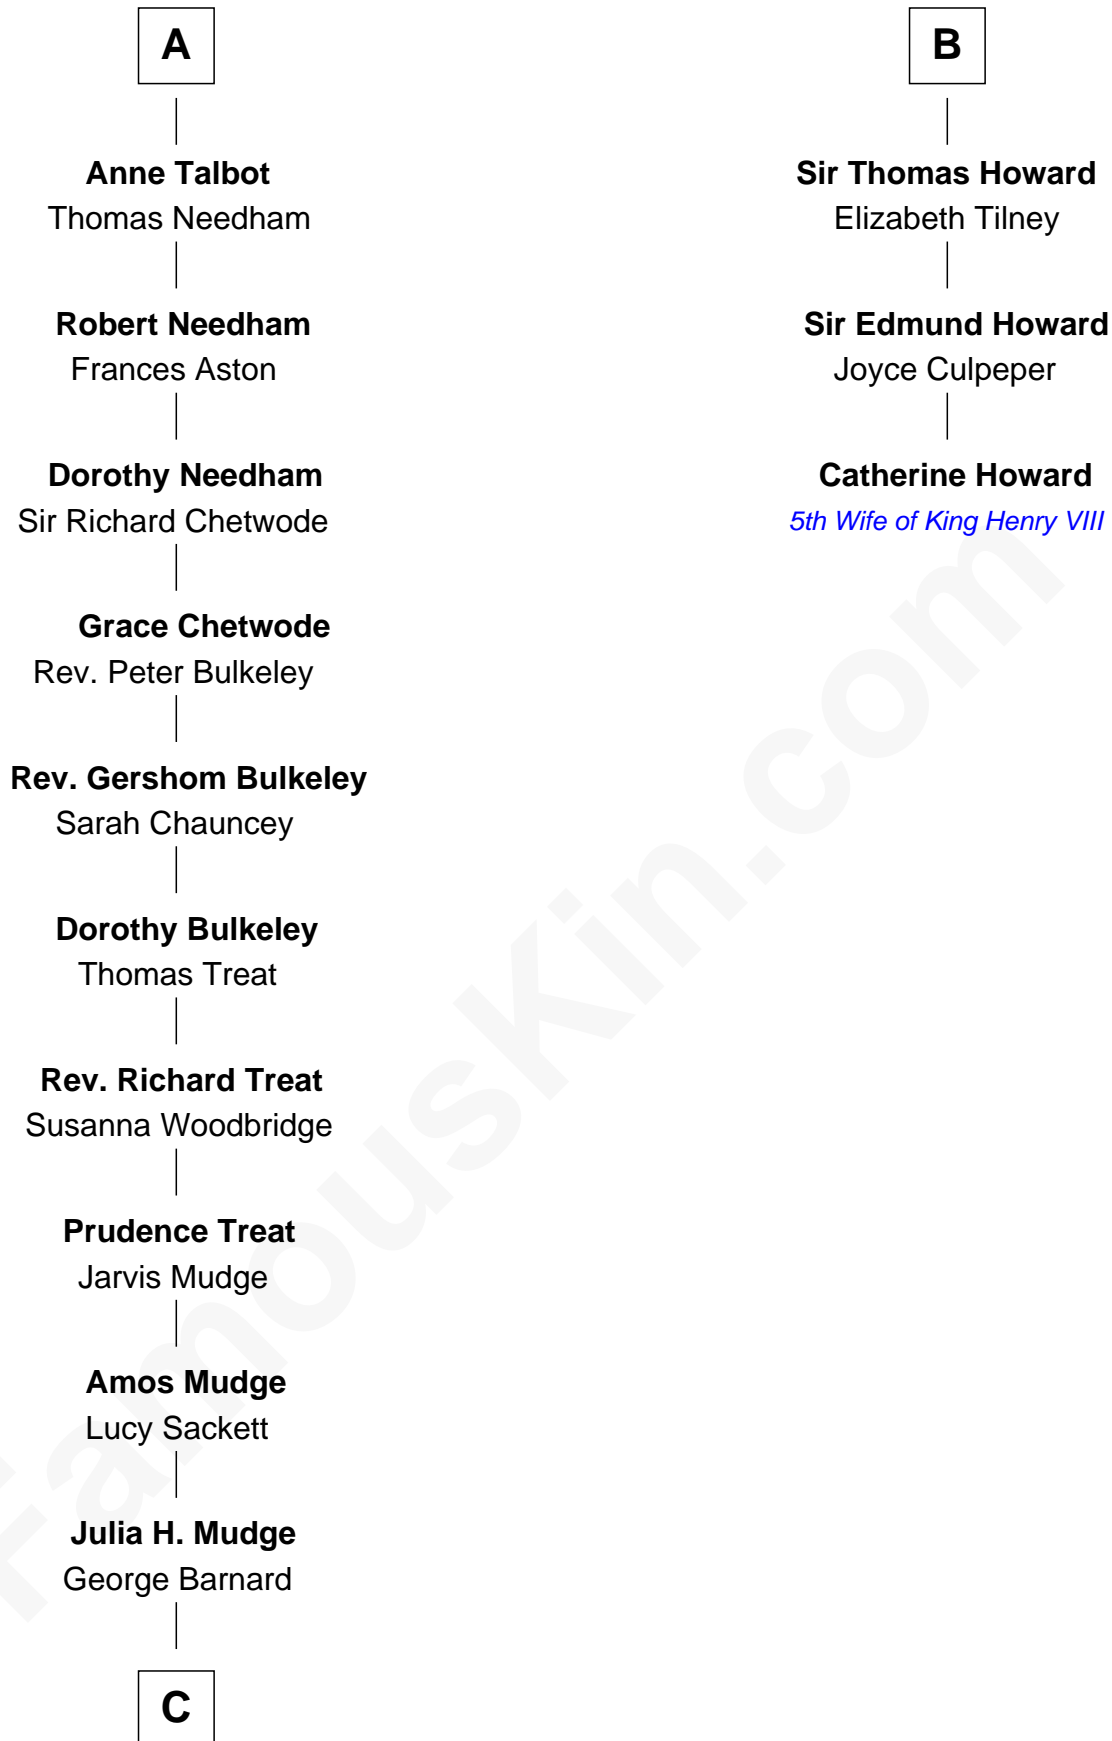

# FamousKin.com Relationship Chart of

**Dick Clark**

*Radio and TV Host*

9th cousin 11 times removed of

**Catherine Howard**

*5th Wife of King Henry VIII*

**C**

—  
**George Barnard**  
Jane Sophia Fuller

—  
**Charles Fuller Barnard**  
Anna May Aldridge

—  
**Julia Fuller Barnard**  
Richard Augustus Clark

—  
**Dick Clark**  
*Radio and TV Host*

FamousKin.com