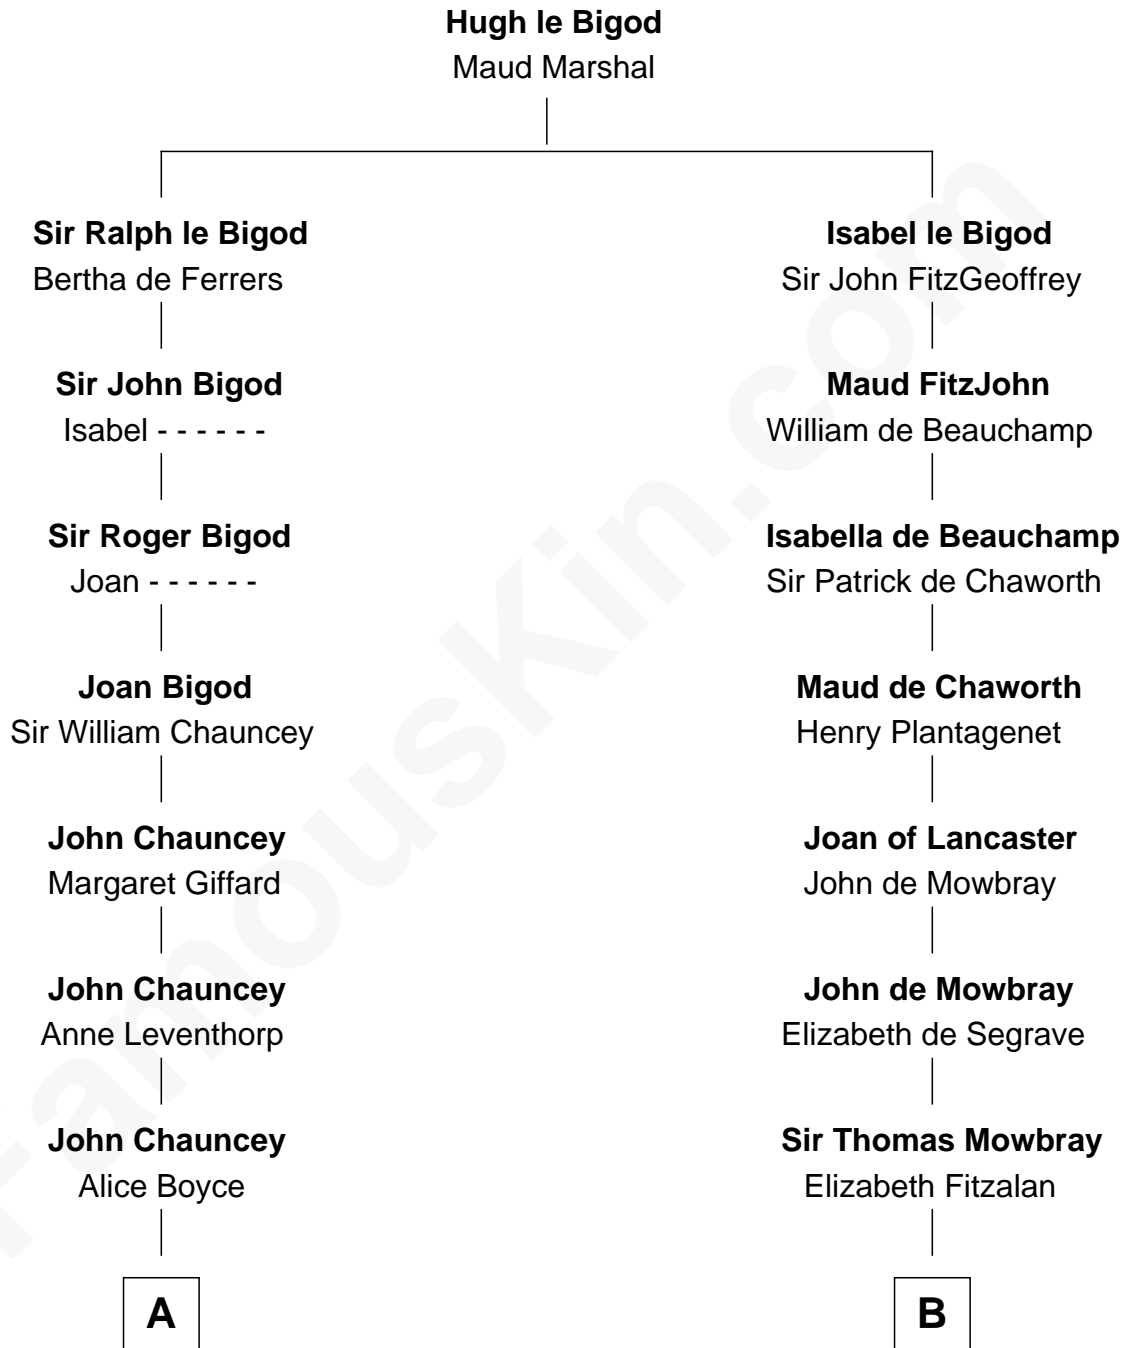

# FamousKin.com Relationship Chart of

**Dick Clark**

*Radio and TV Host*

11th cousin 9 times removed of

**Catherine Howard**

*5th Wife of King Henry VIII*

**C**

—  
**George Barnard**  
Jane Sophia Fuller

—  
**Charles Fuller Barnard**  
Anna May Aldridge

—  
**Julia Fuller Barnard**  
Richard Augustus Clark

—  
**Dick Clark**  
*Radio and TV Host*

FamousKin.com