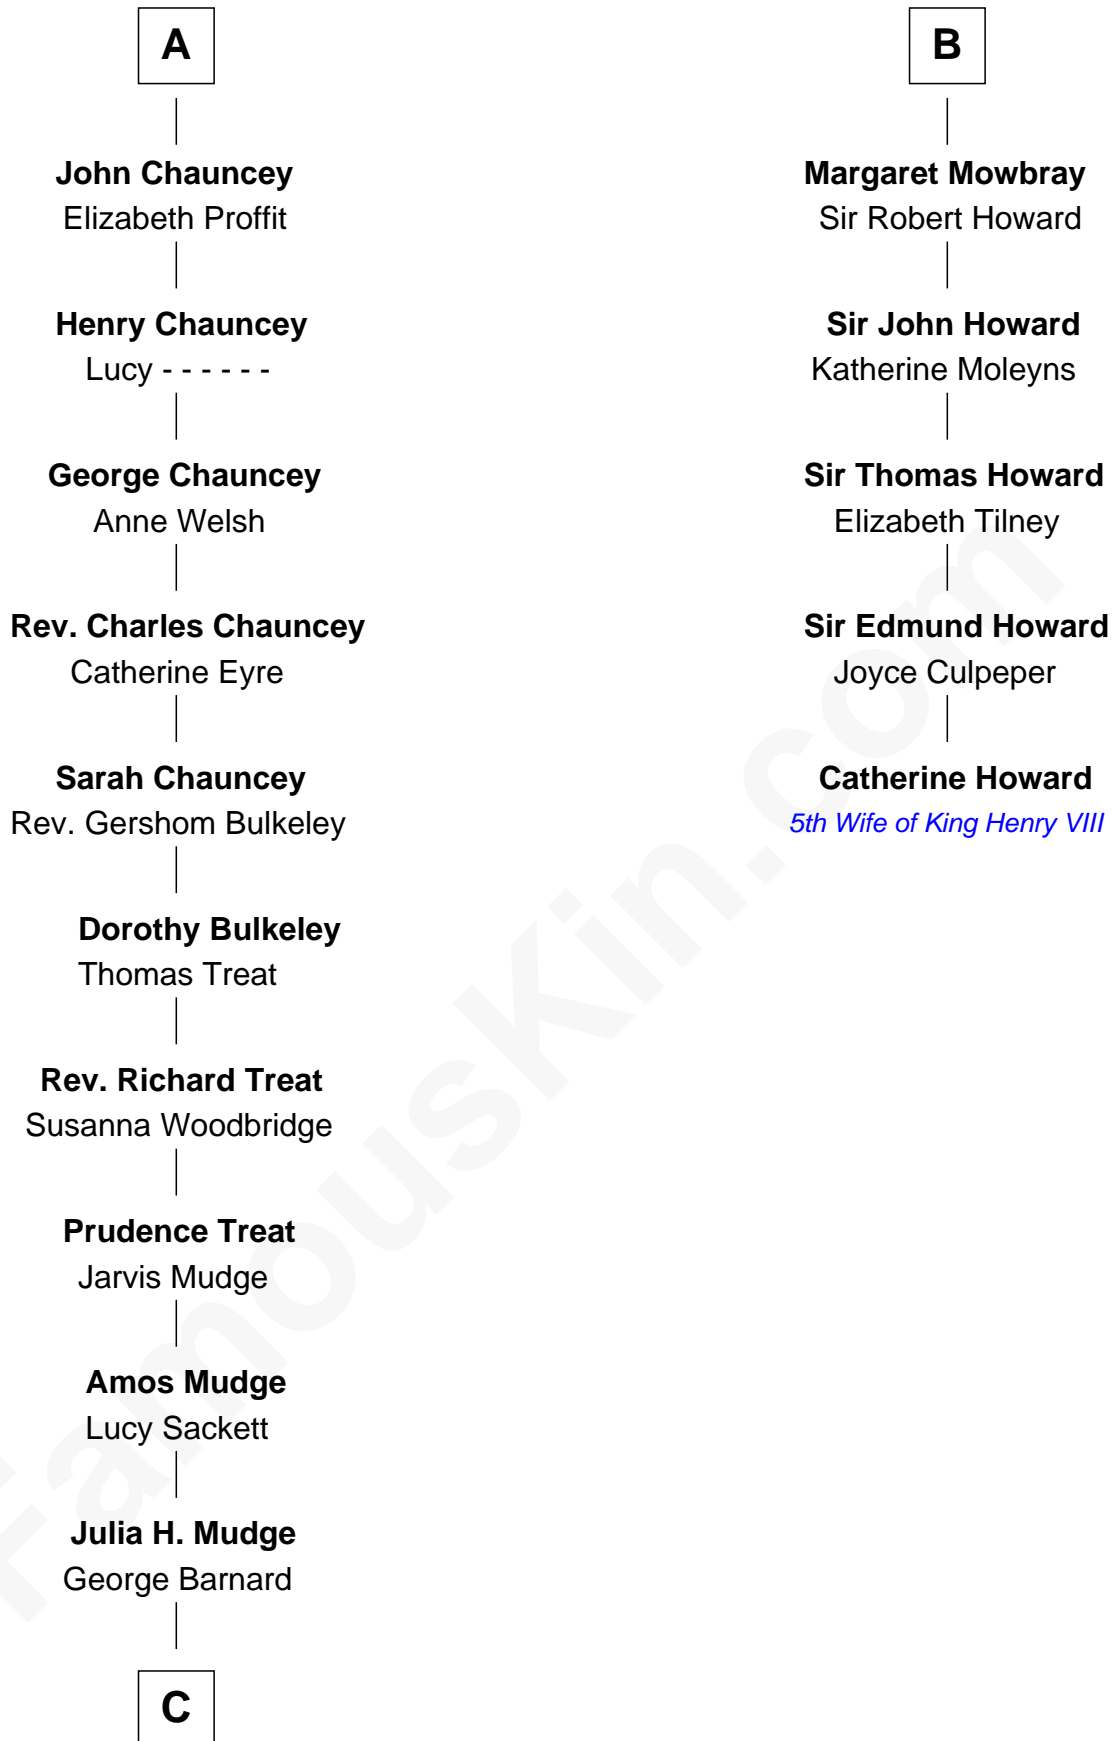

# FamousKin.com Relationship Chart of

**Dick Clark**

*Radio and TV Host*

11th cousin 9 times removed of

**Catherine Howard**

*5th Wife of King Henry VIII*

**C**

—  
**George Barnard**  
Jane Sophia Fuller

—  
**Charles Fuller Barnard**  
Anna May Aldridge

—  
**Julia Fuller Barnard**  
Richard Augustus Clark

—  
**Dick Clark**  
*Radio and TV Host*

FamousKin.com