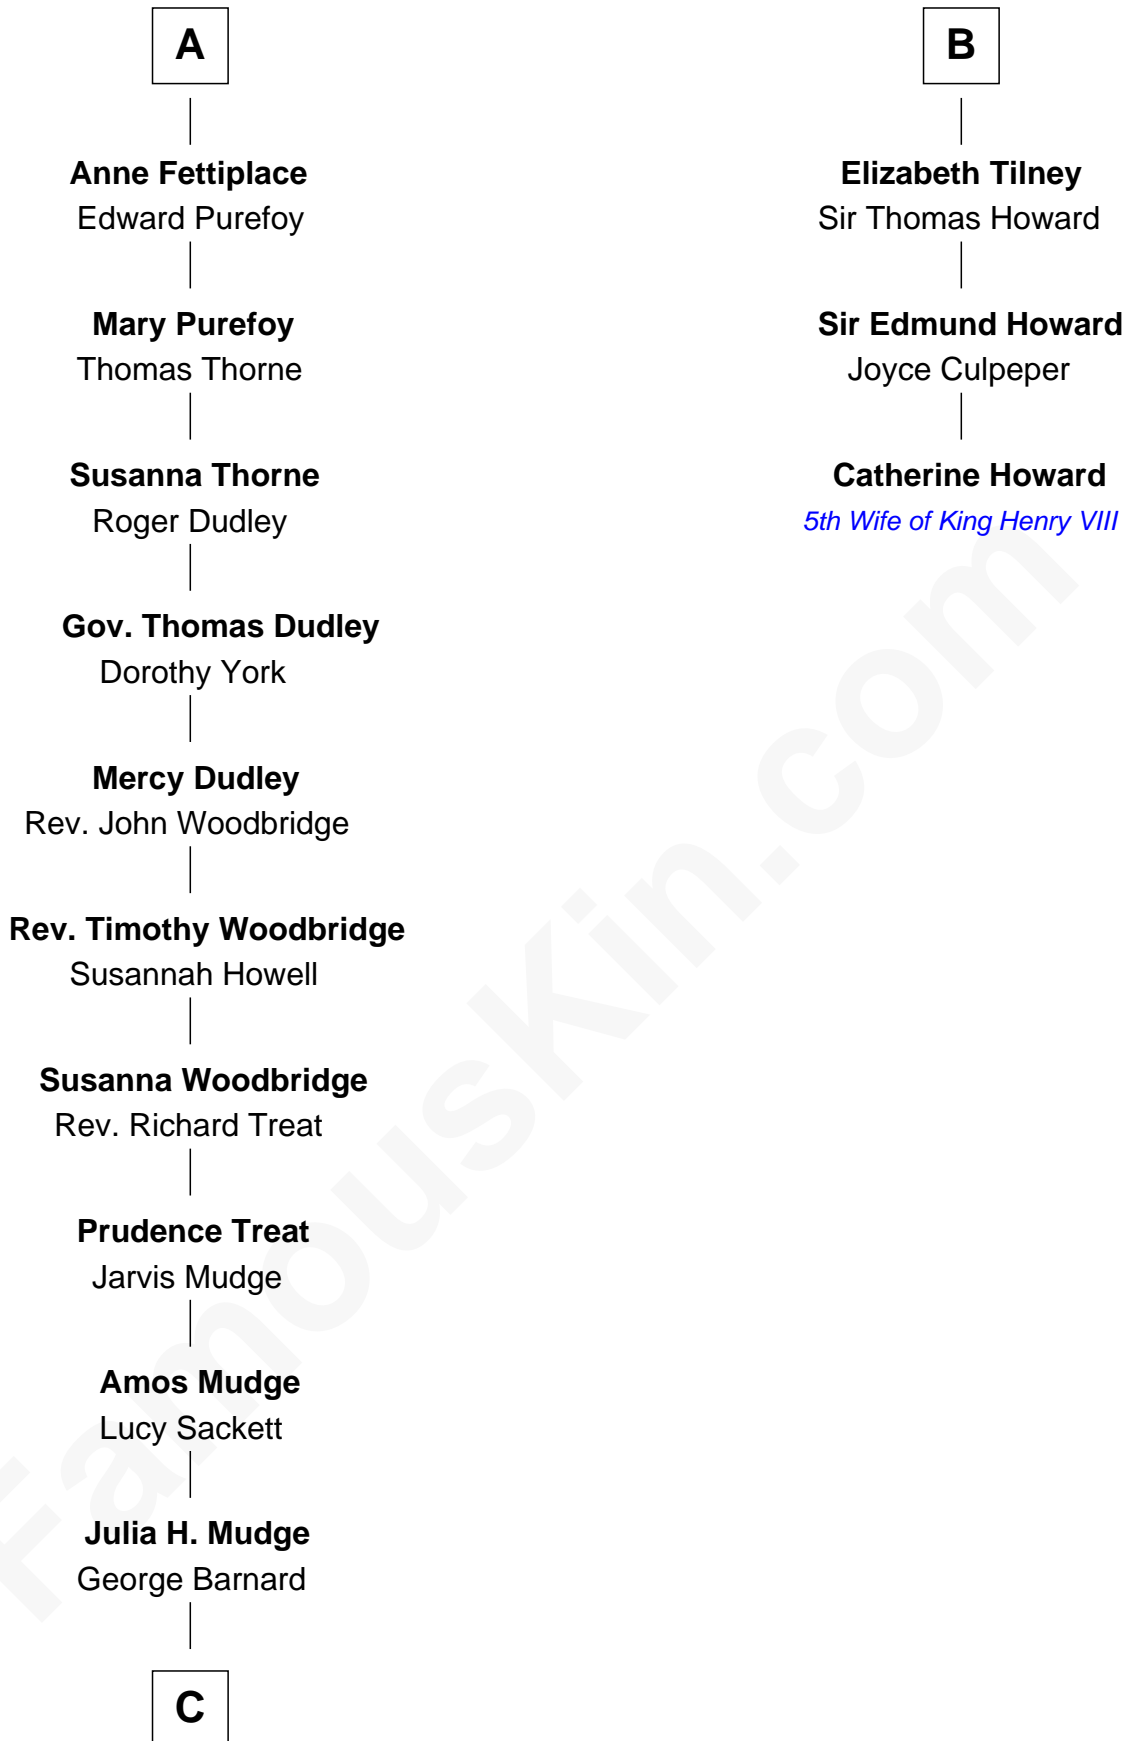

FamousKin.com Relationship Chart of

Dick Clark

Radio and TV Host

9th cousin 11 times removed of

Catherine Howard

5th Wife of King Henry VIII

William de Odingsells

Ela FitzWalter

Sir Roger de Herdeburgh

Ela Herdeburgh

Sir William de Boteler

Ankaret le Boteler

John le Strange

Eleanor le Strange

Sir Reynold de Grey

Ida Grey

John Cokayne

Elizabeth Cokayne

Sir Laurence Cheney

Elizabeth Cheney

Sir Frederick Tilney

B

C

—
George Barnard
Jane Sophia Fuller