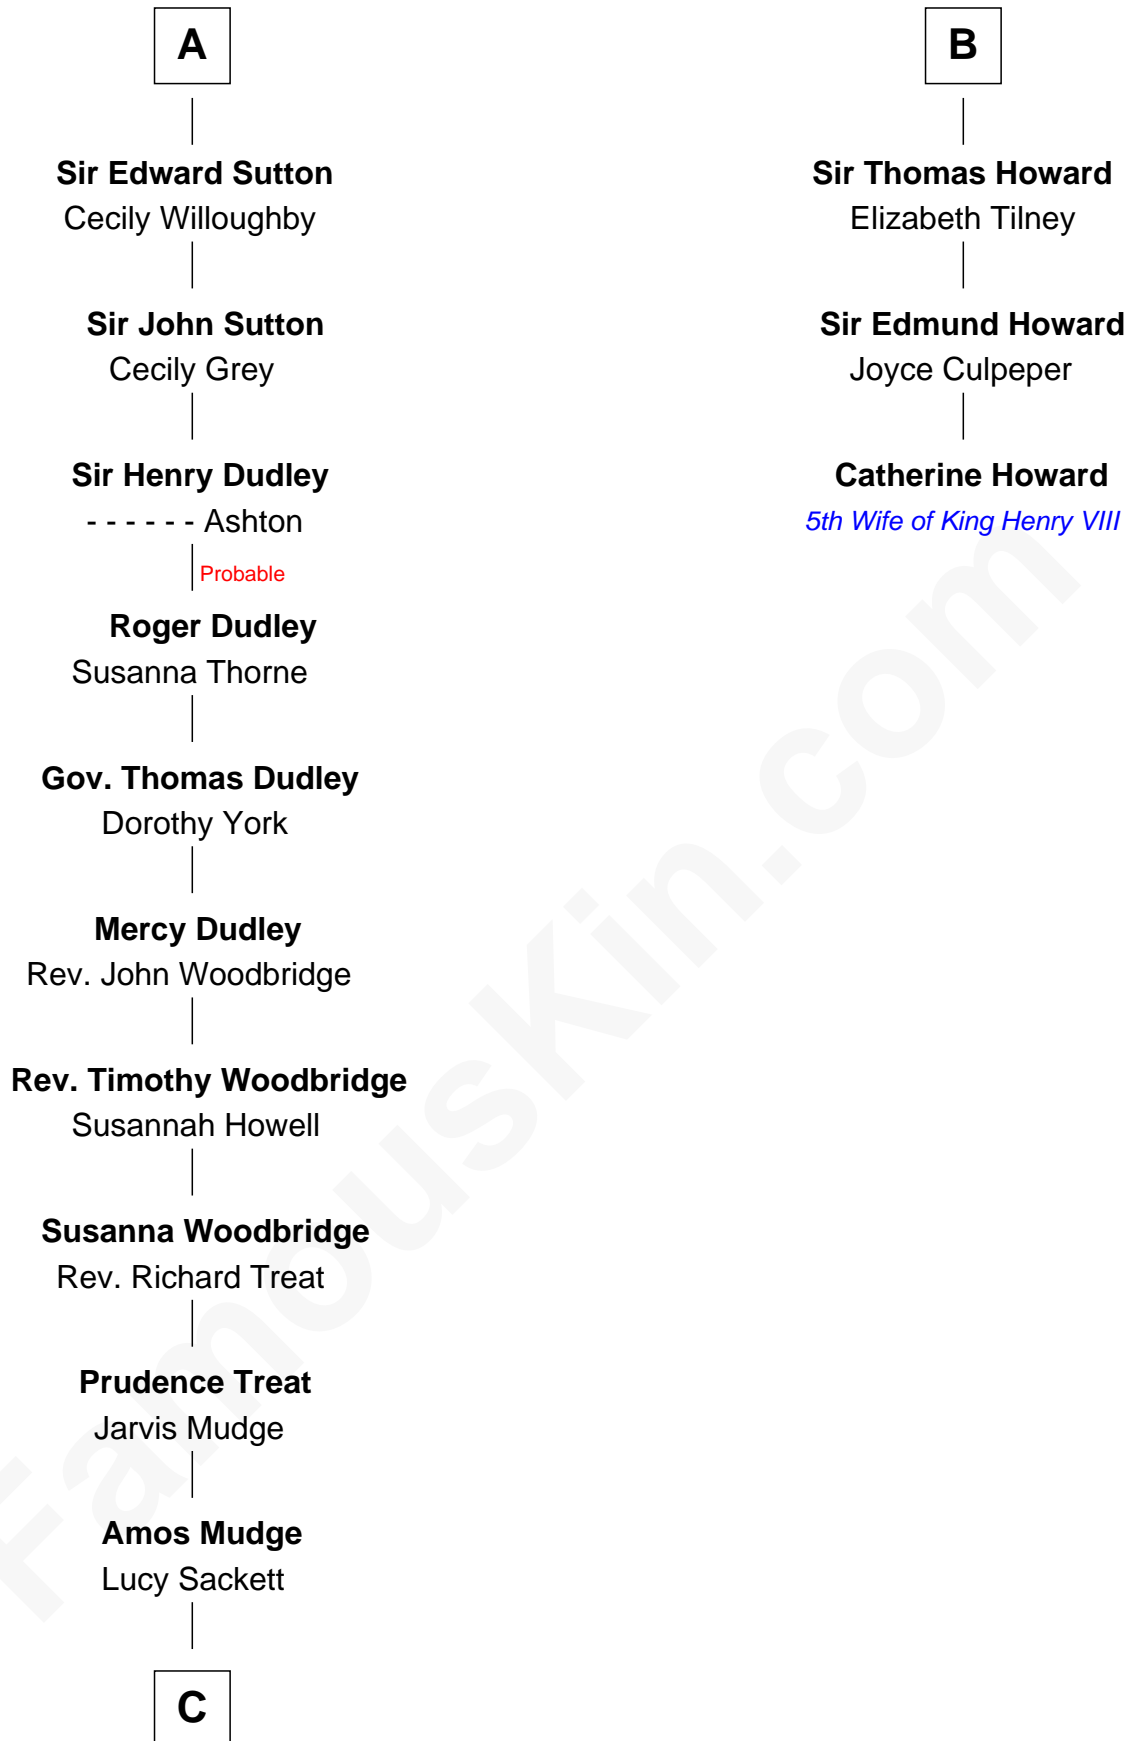

FamousKin.com Relationship Chart of

Dick Clark

Radio and TV Host

9th cousin 12 times removed of

Catherine Howard

5th Wife of King Henry VIII

Robert I, Count of Artois

Matilda of Brabant

C

—
Julia H. Mudge

George Barnard

—
George Barnard

Jane Sophia Fuller

—
Charles Fuller Barnard

Anna May Aldridge

—
Julia Fuller Barnard