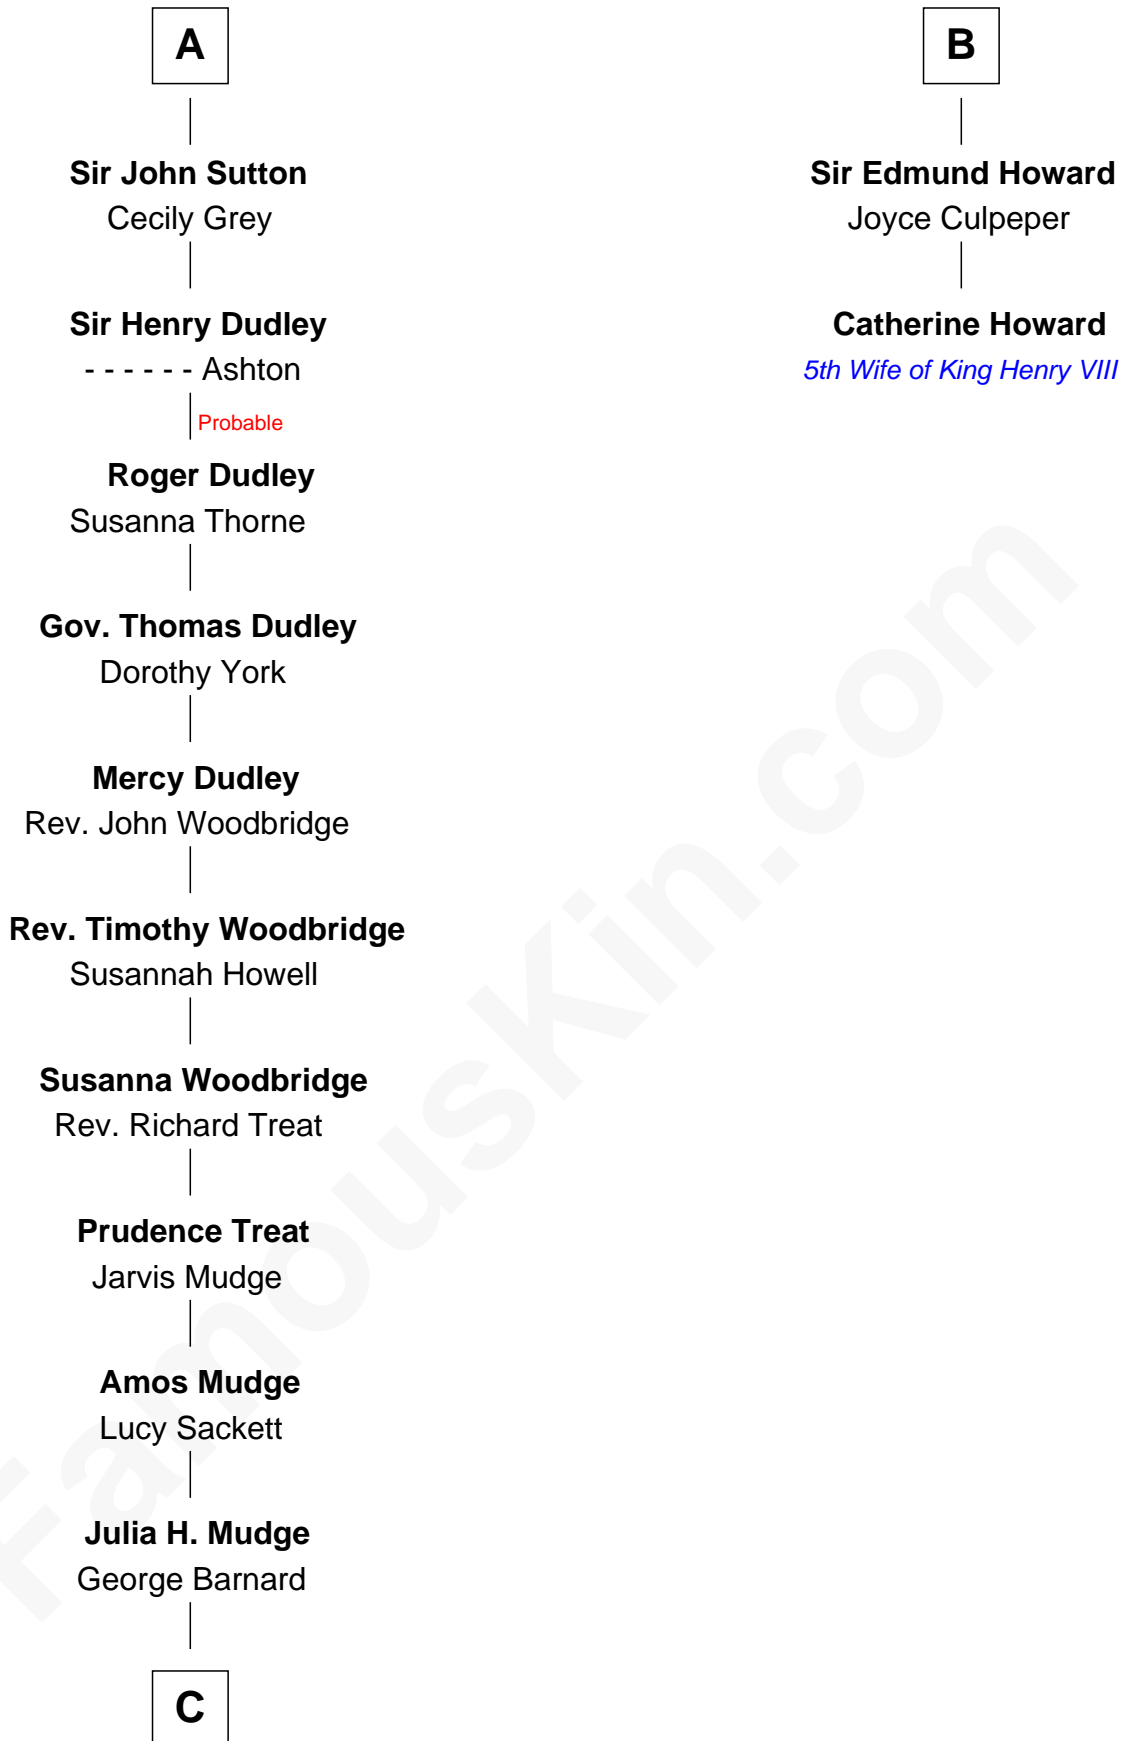

FamousKin.com Relationship Chart of

Dick Clark

Radio and TV Host

8th cousin 12 times removed of

Catherine Howard

5th Wife of King Henry VIII

C

George Barnard
Jane Sophia Fuller

Charles Fuller Barnard
Anna May Aldridge

Julia Fuller Barnard
Richard Augustus Clark

Dick Clark
Radio and TV Host

FamousKin.com