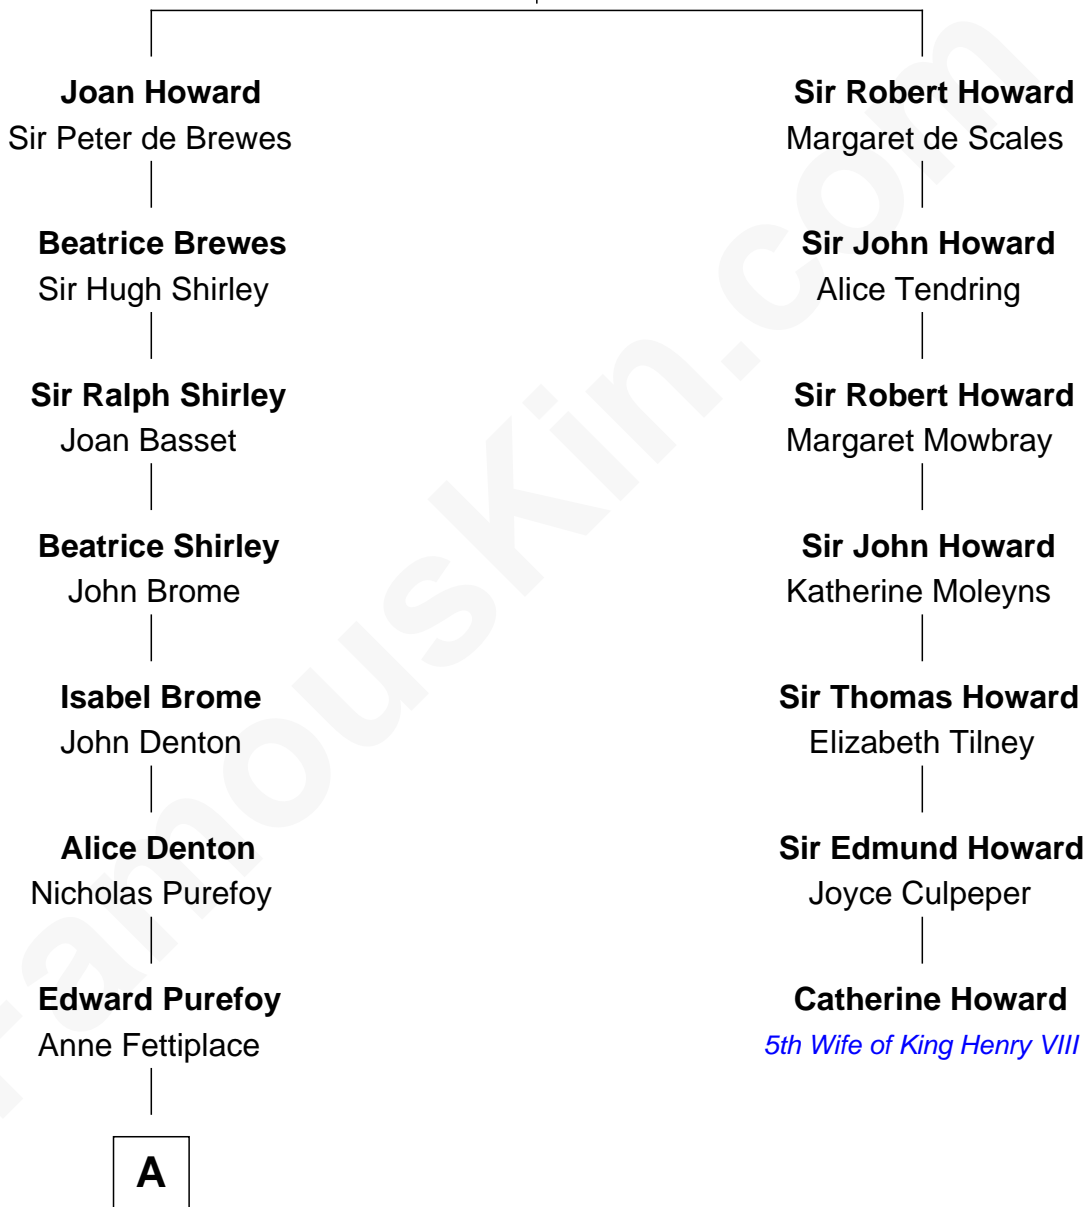

# FamousKin.com Relationship Chart of

**Dick Clark**

*Radio and TV Host*

6th cousin 13 times removed of

**Catherine Howard**

*5th Wife of King Henry VIII*

**Sir John Howard**

Alice de Bois

**A**

**Mary Purefoy**  
Thomas Thorne

**Susanna Thorne**  
Roger Dudley

**Gov. Thomas Dudley**  
Dorothy York

**Mercy Dudley**  
Rev. John Woodbridge

**Rev. Timothy Woodbridge**  
Susannah Howell

**Susanna Woodbridge**  
Rev. Richard Treat